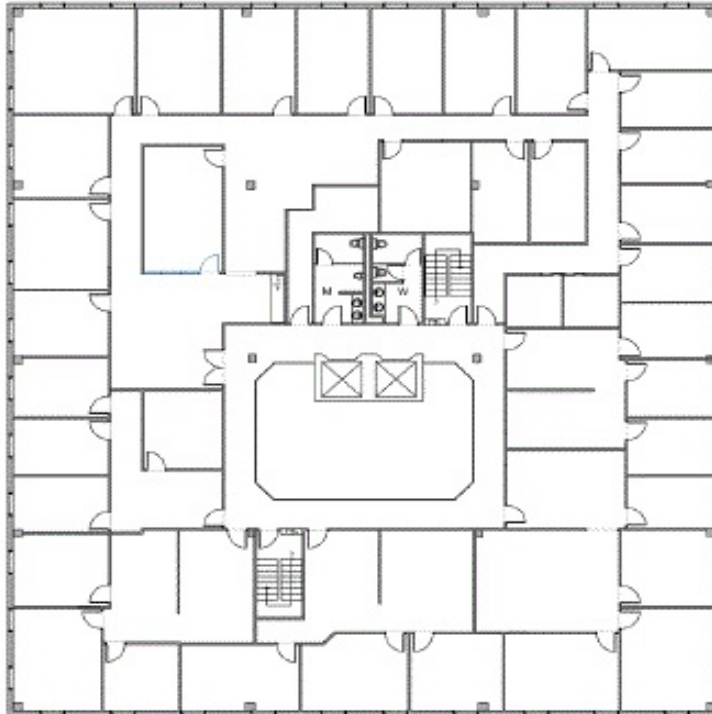

SUITE FEATURES:

- Reception Area
- 31 Window Offices
- 6 Interior Offices
- 1 Conference Room
- 3 Bullpens
- Open Area
- Break Area
- 2 Rest Rooms
- Corner Location
- 4 Entrances

CALL TO SCHEDULE A TOUR TODAY!