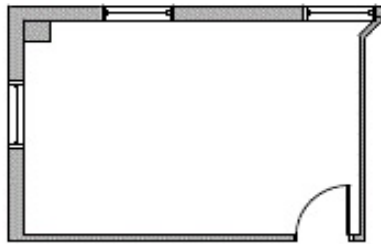

507 NORTH BELT

507 N SAM HOUSTON PKWY E, HOUSTON, TX 77060

SUITE: 580

SUITE FEATURES:

Corner Window Executive Suite
featuring shared reception
lounge
& 2 conference rooms

CALL TO SCHEDULE A TOUR TODAY!

HoustonLeasing@BoxerProperty.com

(713) 777-RENT (7368)

www.boxerproperty.com