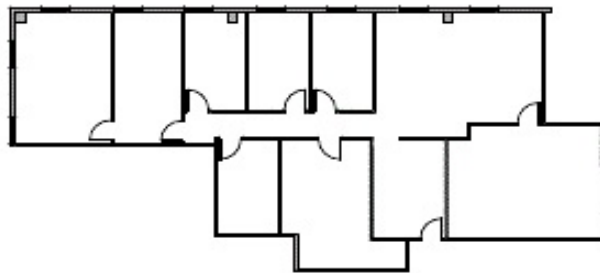

(713) 777-RENT (7368)

www.boxerproperty.com

507 NORTH BELT

507 N SAM HOUSTON PKWY E, HOUSTON, TX 77060

SUITE: 400

RSF: 2,747

SUITE FEATURES:

- Reception
- 5 window offices
- 3 interior office
- 1 bullpen
- 1 break room
- 1 work room
- 1 storage closet