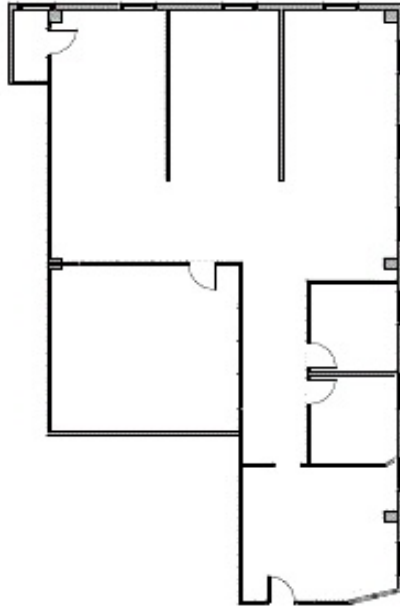

www.boxerproperty.com

507 NORTH BELT

507 N SAM HOUSTON PKWY E, HOUSTON, TX 77060

SUITE: 110

RSF: 2,718

SUITE FEATURES:

Reception

2 window offices and large bullpen.