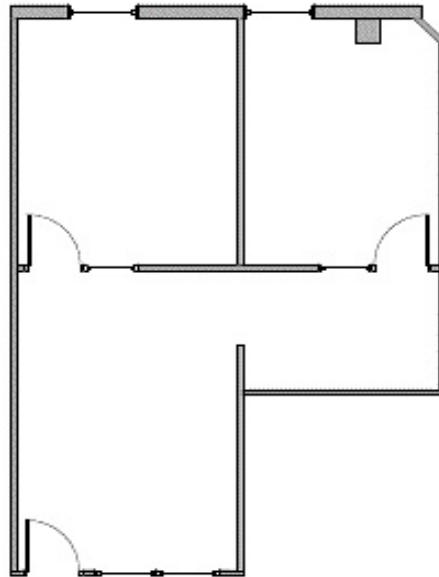

507 NORTH BELT

507 N SAM HOUSTON PKWY E, HOUSTON, TX 77060

SUITE: 530

SUITE FEATURES:

Reception
2 window offices
& work area

CALL TO SCHEDULE A TOUR TODAY!

HoustonLeasing@BoxerProperty.com

(713) 777-RENT (7368)

www.boxerproperty.com