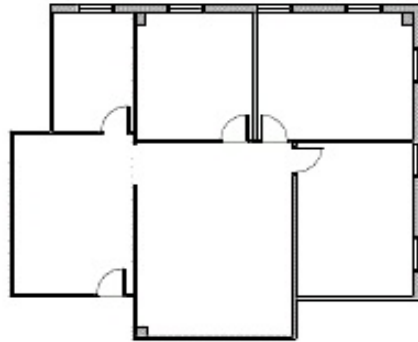

507 NORTH BELT

507 N SAM HOUSTON PKWY E, HOUSTON, TX 77060

SUITE: 640

RSF: 1,832

SUITE FEATURES:

Reception

bullpen

4 window offices

CALL TO SCHEDULE A TOUR TODAY!

HoustonLeasing@BoxerProperty.com

(713) 777-RENT (7368)

www.boxerproperty.com