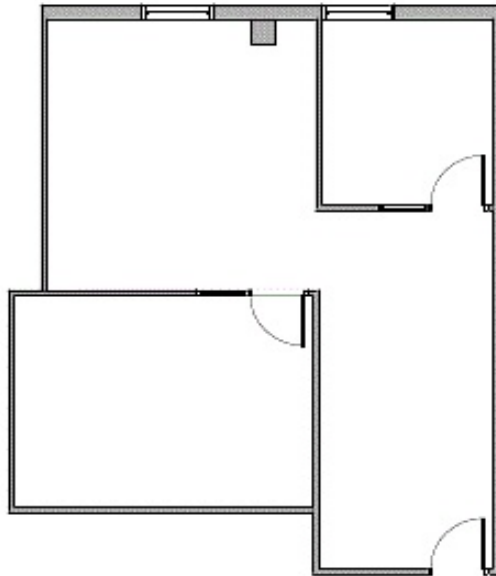

CALL TO SCHEDULE A TOUR TODAY!

HoustonLeasing@BoxerProperty.com

(713) 777-RENT (7368)

www.boxerproperty.com

507 NORTH BELT

507 N SAM HOUSTON PKWY E, HOUSTON, TX 77060

SUITE: 211

SUITE FEATURES: