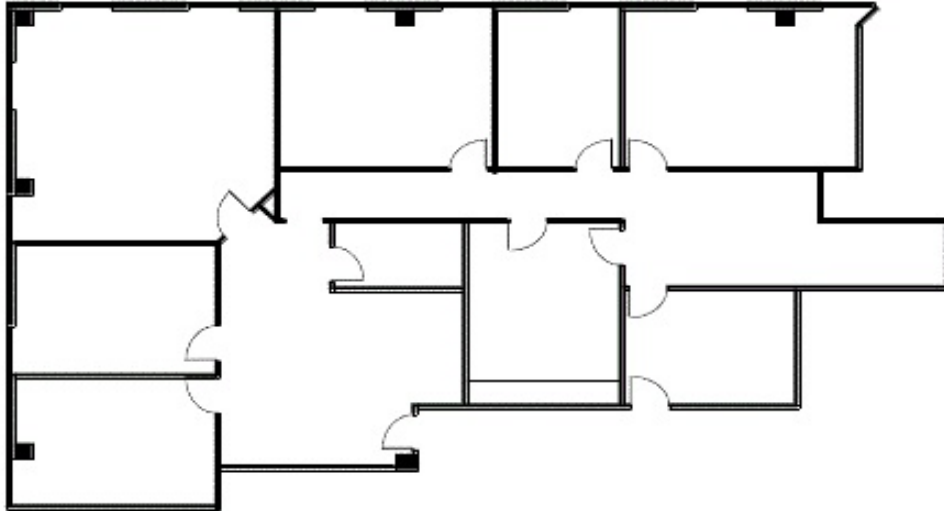

CALL TO SCHEDULE A TOUR TODAY!

HoustonLeasing@BoxerProperty.com

(713) 777-RENT (7368)

www.boxerproperty.com

507 NORTH BELT

507 N SAM HOUSTON PKWY E, HOUSTON, TX 77060

SUITE: 335

RSF: 2,922