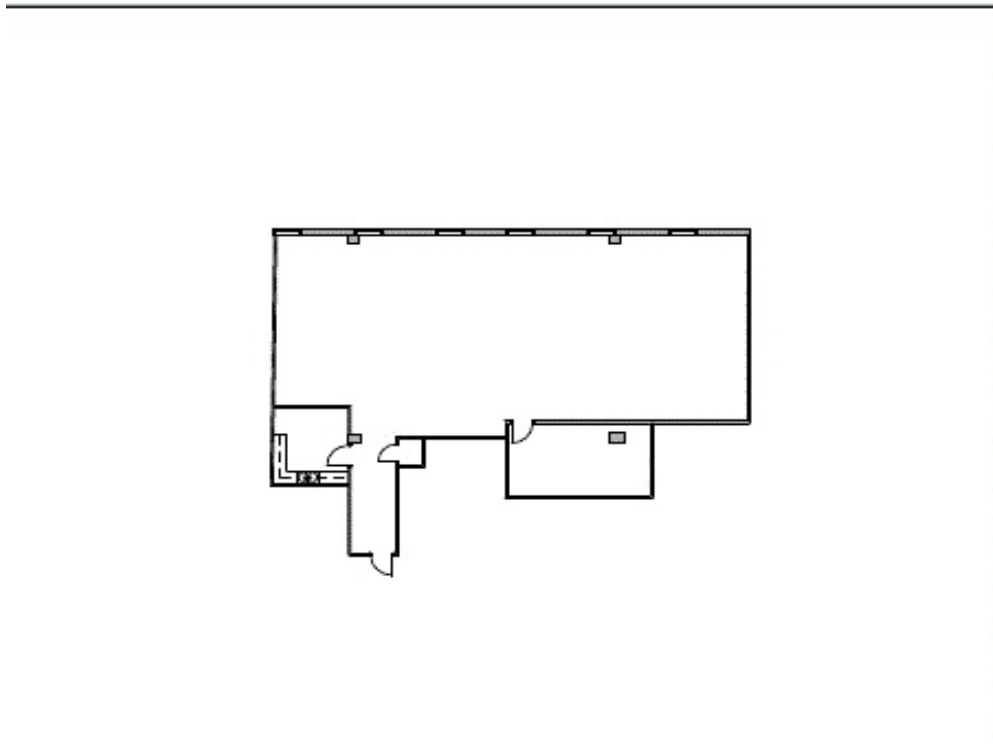

507 NORTH BELT

507 N SAM HOUSTON PKWY E, HOUSTON, TX 77060

SUITE: 401

RSF: 2,894

SUITE FEATURES:

1 Entrance

CALL TO SCHEDULE A TOUR TODAY!

HoustonLeasing@BoxerProperty.com

(713) 777-RENT (7368)

www.boxerproperty.com