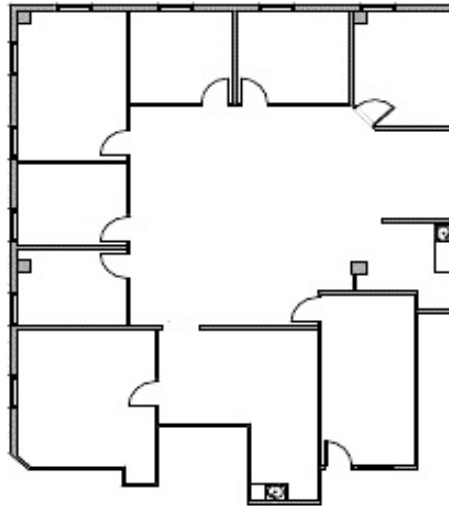

HoustonLeasing@BoxerProperty.com

(713) 777-RENT (7368)

www.boxerproperty.com

507 NORTH BELT

507 N SAM HOUSTON PKWY E, HOUSTON, TX 77060

SUITE: 350

RSF: 3,019

SUITE FEATURES: