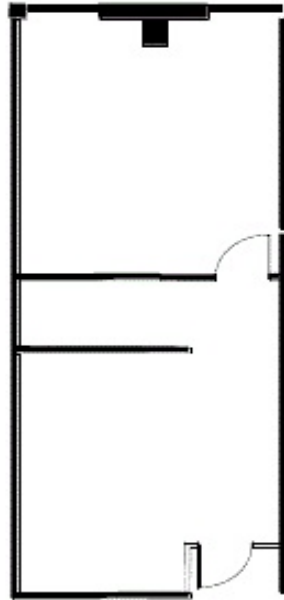

CALL TO SCHEDULE A TOUR TODAY!

HoustonLeasing@BoxerProperty.com

(713) 777-RENT (7368)

www.boxerproperty.com

507 NORTH BELT

507 N SAM HOUSTON PKWY E, HOUSTON, TX 77060

SUITE: 211

SUITE FEATURES:

Reception
1 window office
1 interior office and work area
featuring shared waiting area
lounge
& conference room

CALL TO SCHEDULE A TOUR TODAY!

HoustonLeasing@BoxerProperty.com

(713) 777-RENT (7368)

www.boxerproperty.com

507 NORTH BELT

507 N SAM HOUSTON PKWY E, HOUSTON, TX 77060

SUITE: 214

SUITE FEATURES:

Reception
window office & work area

CALL TO SCHEDULE A TOUR TODAY!

HoustonLeasing@BoxerProperty.com

(713) 777-RENT (7368)

www.boxerproperty.com

507 NORTH BELT

507 N SAM HOUSTON PKWY E, HOUSTON, TX 77060

SUITE: 285

SUITE FEATURES:

Interior Executive Suite with sidelight
featuring shared waiting area
lounge
& conference room

CALL TO SCHEDULE A TOUR TODAY!