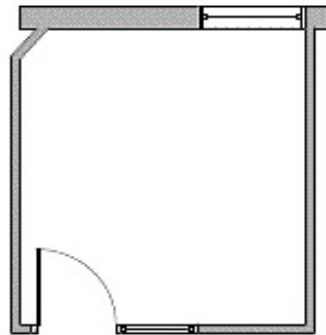

RSF: 1,174

SUITE FEATURES:

- Reception
- 3 window offices
- 3 interior office

CALL TO SCHEDULE A TOUR TODAY!

HoustonLeasing@BoxerProperty.com

(713) 777-RENT (7368)

www.boxerproperty.com

507 NORTH BELT

507 N SAM HOUSTON PKWY E, HOUSTON, TX 77060

SUITE: 200

SUITE FEATURES:

Window Executive Suite
featuring shared waiting area
lounge
& conference room

CALL TO SCHEDULE A TOUR TODAY!

HoustonLeasing@BoxerProperty.com