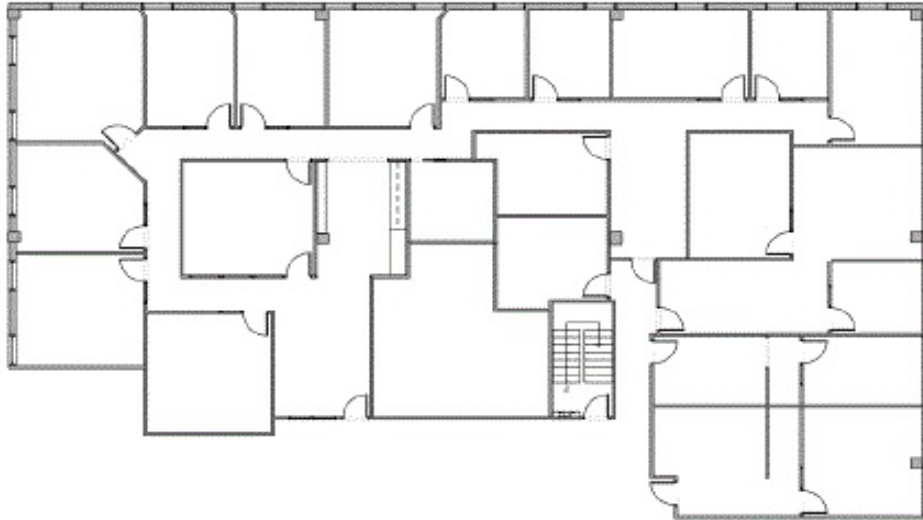

(713) 777-RENT (7368)

www.boxerproperty.com

507 NORTH BELT

507 N SAM HOUSTON PKWY E, HOUSTON, TX 77060

SUITE: 200.01

RSF: 6,902

SUITE FEATURES:

- 14 Window Offices
- 4 Interior Offices
- 1 Conference Room
- 2 Entrances