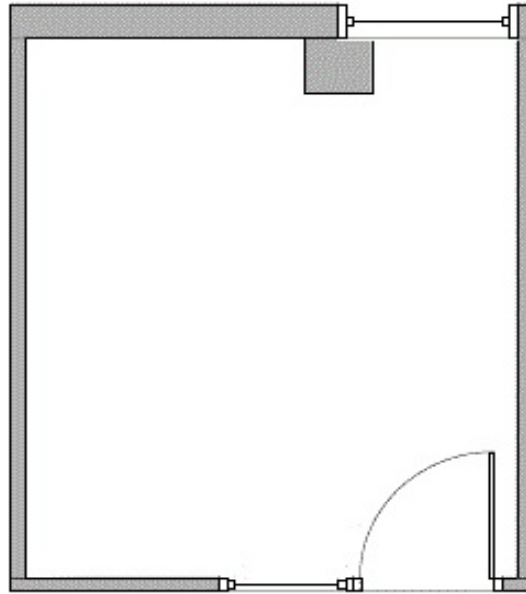

507 NORTH BELT

507 N SAM HOUSTON PKWY E, HOUSTON, TX 77060

SUITE: 584

SUITE FEATURES:

Window Executive Office
featuring shared reception
lounge
& 2 conference rooms

CALL TO SCHEDULE A TOUR TODAY!

HoustonLeasing@BoxerProperty.com

(713) 777-RENT (7368)

www.boxerproperty.com