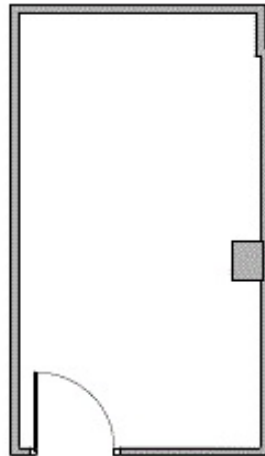

507 NORTH BELT

507 N SAM HOUSTON PKWY E, HOUSTON, TX 77060

SUITE: 600K

SUITE FEATURES:

1 Interior executive with shared conference room
coffee bar
and lounge

CALL TO SCHEDULE A TOUR TODAY!

HoustonLeasing@BoxerProperty.com

(713) 777-RENT (7368)

www.boxerproperty.com