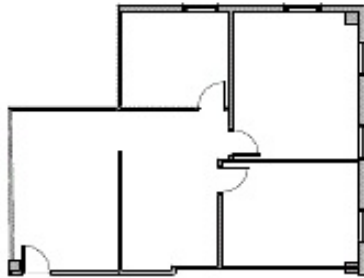

CALL TO SCHEDULE A TOUR TODAY!

HoustonLeasing@BoxerProperty.com

(713) 777-RENT (7368)

www.boxerproperty.com

507 NORTH BELT

507 N SAM HOUSTON PKWY E, HOUSTON, TX 77060

SUITE: 660

RSF: 1,240