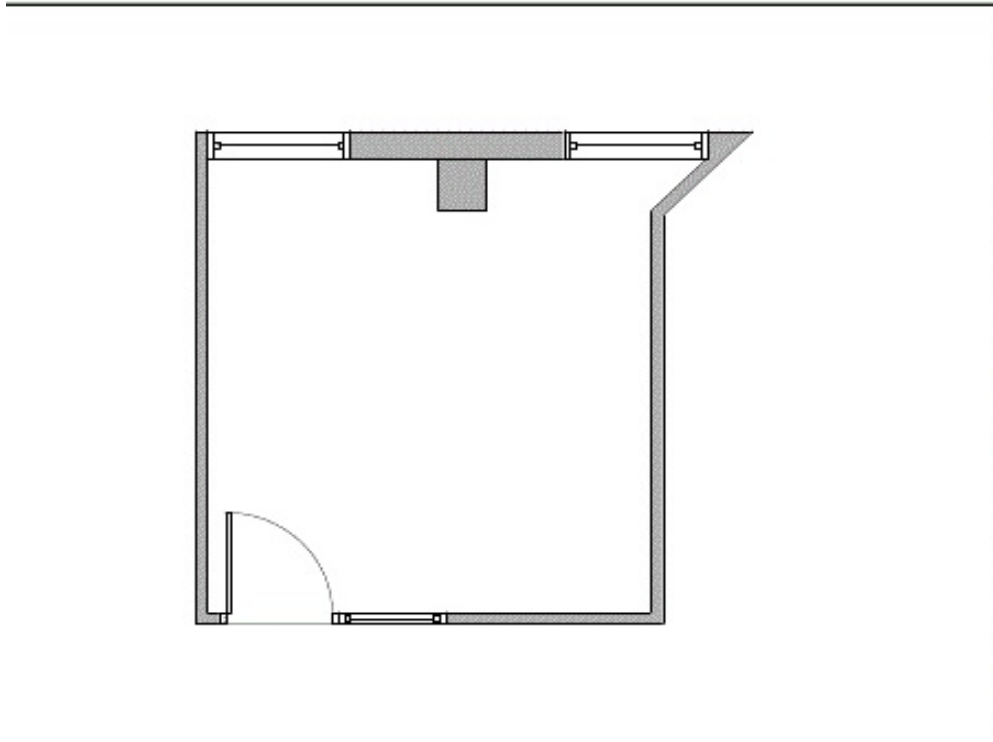

2 window offices

CALL TO SCHEDULE A TOUR TODAY!

HoustonLeasing@BoxerProperty.com

(713) 777-RENT (7368)

www.boxerproperty.com

507 NORTH BELT

507 N SAM HOUSTON PKWY E, HOUSTON, TX 77060

SUITE: 576