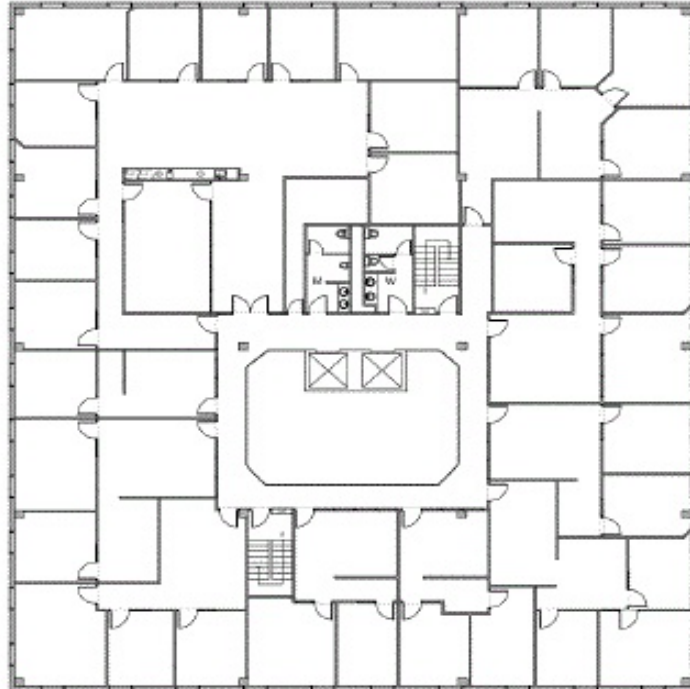

507 NORTH BELT

507 N SAM HOUSTON PKWY E, HOUSTON, TX 77060

SUITE: 505.01

RSF: 13,441

SUITE FEATURES:

- 18 Window Offices
- 1 Interior Office
- 2 Conference Rooms
- 10 Bullpens
- 2 Rest Rooms
- 2 Entrances

CALL TO SCHEDULE A TOUR TODAY!

HoustonLeasing@BoxerProperty.com

(713) 777-RENT (7368)

www.boxerproperty.com