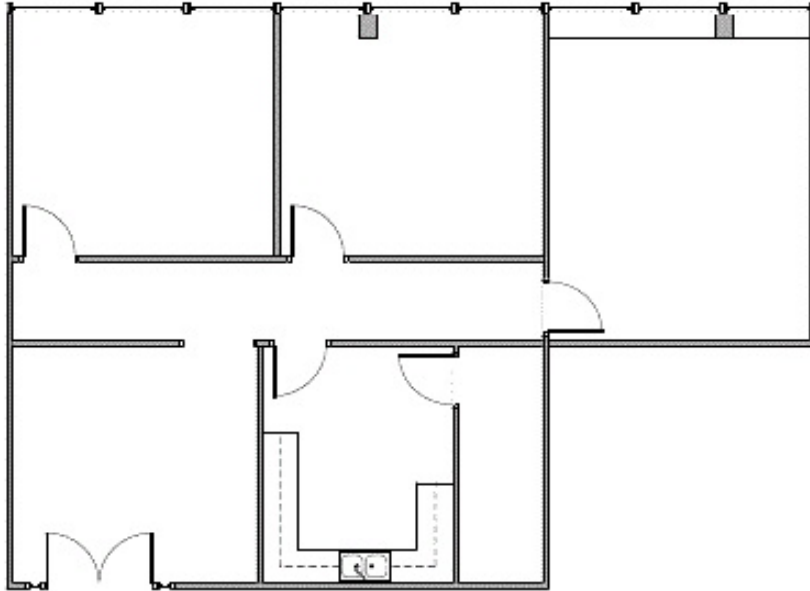

(713) 777-RENT (7368)

www.boxerproperty.com

3934 FM 1960 ROAD WEST

3934 FM 1960 ROAD WEST, HOUSTON, TX 77068

SUITE: 205

RSF: 1,636

SUITE FEATURES:

Elevator Lobby visibility Reception w/ double doors
3 window offices
workroom & break room with closet.