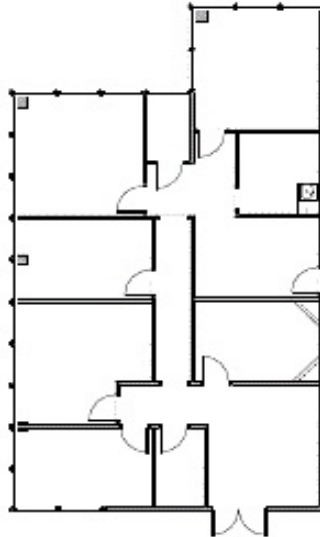

CALL TO SCHEDULE A TOUR TODAY!

HoustonLeasing@BoxerProperty.com

(713) 777-RENT (7368)

www.boxerproperty.com

3934 FM 1960 ROAD WEST

3934 FM 1960 ROAD WEST, HOUSTON, TX 77068

SUITE: 105

RSF: 2,194

SUITE FEATURES:

Reception

5 Window Offices

1 Interior Office

Workroom

Break Room & Storage

CALL TO SCHEDULE A TOUR TODAY!

HoustonLeasing@BoxerProperty.com