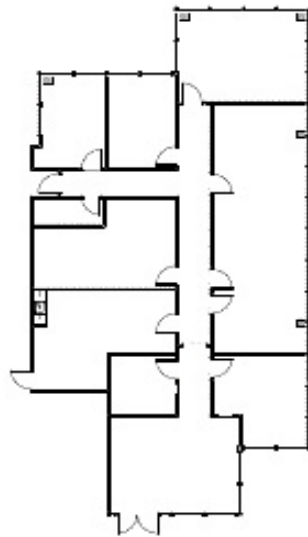

(713) 777-RENT (7368)

www.boxerproperty.com

3934 FM 1960 ROAD WEST

3934 FM 1960 ROAD WEST, HOUSTON, TX 77068

SUITE: 102

RSF: 3,103

SUITE FEATURES:

Reception
4 window offices
1 interior offices
large conference room
workroom
breakroom
& storage

CALL TO SCHEDULE A TOUR TODAY!

HoustonLeasing@BoxerProperty.com

(713) 777-RENT (7368)

www.boxerproperty.com

3934 FM 1960 ROAD WEST

3934 FM 1960 ROAD WEST, HOUSTON, TX 77068

SUITE: 102.02

RSF: 3,548