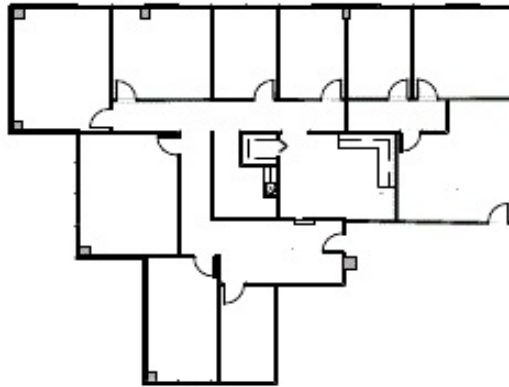

3934 FM 1960 ROAD WEST

3934 FM 1960 ROAD WEST, HOUSTON, TX 77068

SUITE: 220.02

RSF: 3,577

SUITE FEATURES:

7 Window Offices

1 Interior Office

1 Conference Room

2 Entrances

CALL TO SCHEDULE A TOUR TODAY!

HoustonLeasing@BoxerProperty.com

(713) 777-RENT (7368)

www.boxerproperty.com