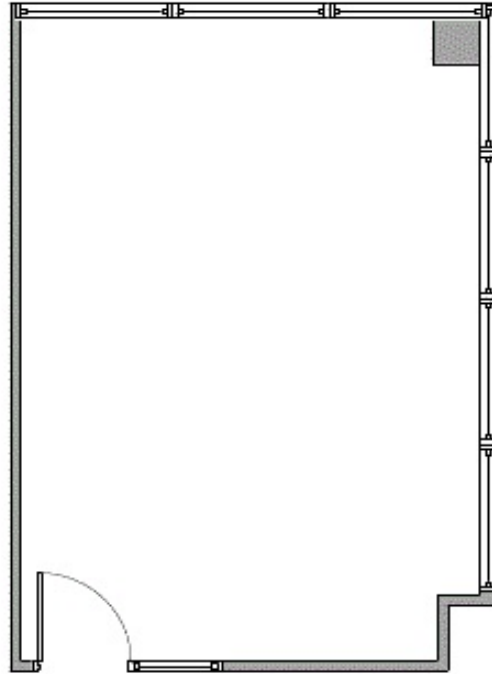

3934 FM 1960 ROAD WEST

3934 FM 1960 ROAD WEST, HOUSTON, TX 77068

SUITE: 300I

SUITE FEATURES:

Executive Window Suite
Corner Location
Featuring Shared Waiting Area
Lounge
& Conference Room.

CALL TO SCHEDULE A TOUR TODAY!

HoustonLeasing@BoxerProperty.com

(713) 777-RENT (7368)

www.boxerproperty.com