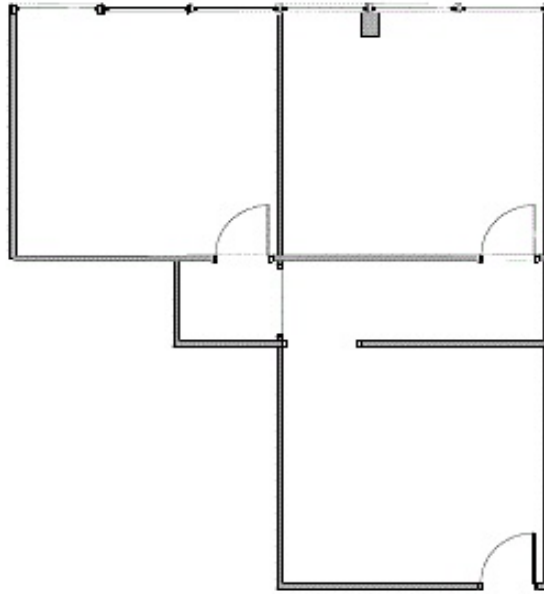

2 window offices & workroom

CALL TO SCHEDULE A TOUR TODAY!

HoustonLeasing@BoxerProperty.com

(713) 777-RENT (7368)

www.boxerproperty.com

3934 FM 1960 ROAD WEST

3934 FM 1960 ROAD WEST, HOUSTON, TX 77068

SUITE: 202