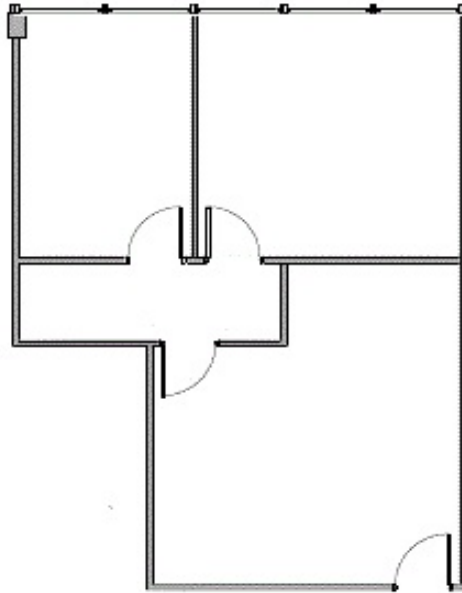

CALL TO SCHEDULE A TOUR TODAY!

HoustonLeasing@BoxerProperty.com

(713) 777-RENT (7368)

www.boxerproperty.com

3934 FM 1960 ROAD WEST

3934 FM 1960 ROAD WEST, HOUSTON, TX 77068

SUITE: 225

SUITE FEATURES: