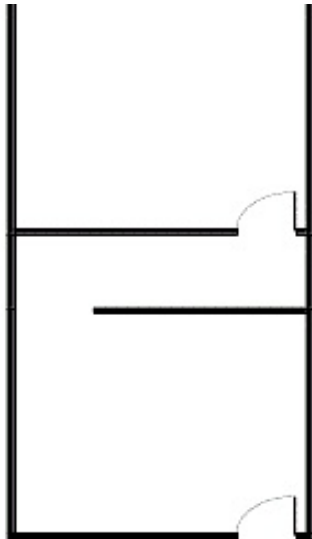

3934 FM 1960 ROAD WEST
3934 FM 1960 ROAD WEST, HOUSTON, TX 77068

SUITE: 203

SUITE FEATURES:
Reception & 1 window office

CALL TO SCHEDULE A TOUR TODAY!

HoustonLeasing@BoxerProperty.com

(713) 777-RENT (7368)

www.boxerproperty.com