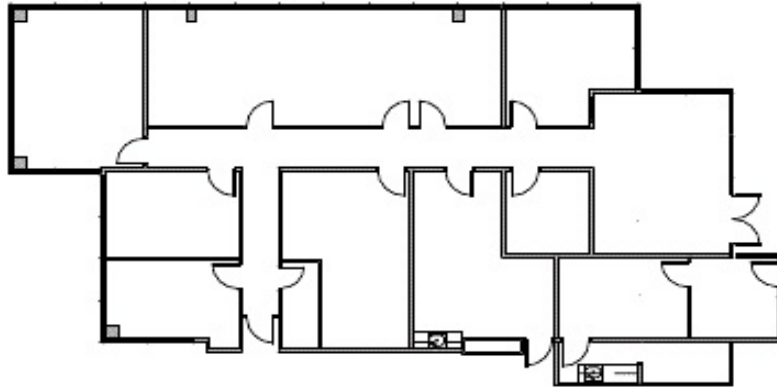

CALL TO SCHEDULE A TOUR TODAY!

HoustonLeasing@BoxerProperty.com

(713) 777-RENT (7368)

www.boxerproperty.com

3934 FM 1960 ROAD WEST

3934 FM 1960 ROAD WEST, HOUSTON, TX 77068

SUITE: 102.02

RSF: 3,548