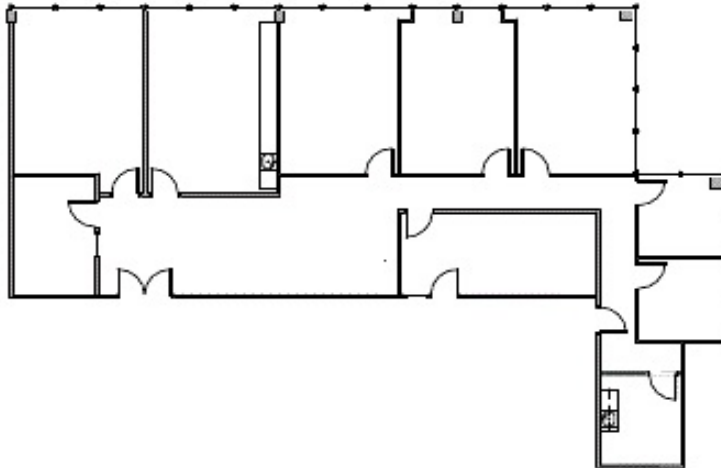

HoustonLeasing@BoxerProperty.com

(713) 777-RENT (7368)

www.boxerproperty.com

3934 FM 1960 ROAD WEST

3934 FM 1960 ROAD WEST, HOUSTON, TX 77068

SUITE: 380

RSF: 3,474

SUITE FEATURES: