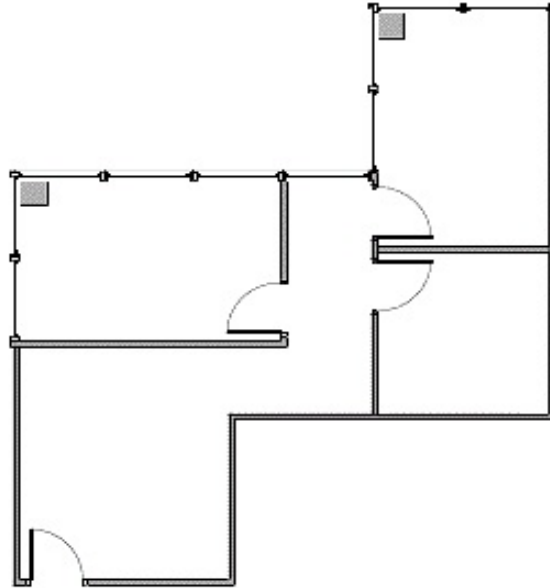

HoustonLeasing@BoxerProperty.com

(713) 777-RENT (7368)

www.boxerproperty.com

3934 FM 1960 ROAD WEST

3934 FM 1960 ROAD WEST, HOUSTON, TX 77068

SUITE: 200

SUITE FEATURES:

Reception