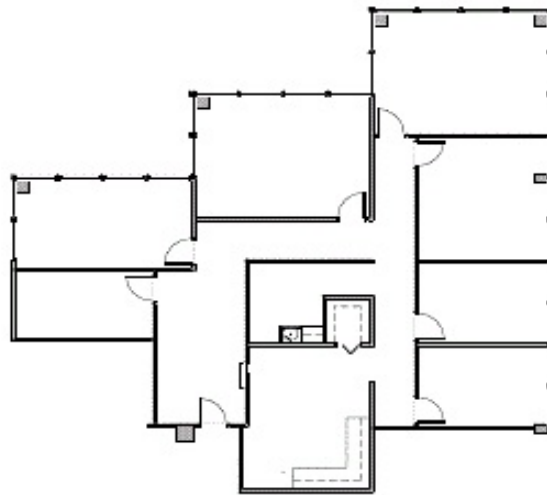

CALL TO SCHEDULE A TOUR TODAY!

HoustonLeasing@BoxerProperty.com

(713) 777-RENT (7368)

www.boxerproperty.com

3934 FM 1960 ROAD WEST

3934 FM 1960 ROAD WEST, HOUSTON, TX 77068

SUITE: 220

RSF: 2,700

SUITE FEATURES:

Reception
5 Window Office
2 Interior Office
Conference
& Kitchen/Break Room

CALL TO SCHEDULE A TOUR TODAY!

HoustonLeasing@BoxerProperty.com

(713) 777-RENT (7368)

www.boxerproperty.com

3934 FM 1960 ROAD WEST