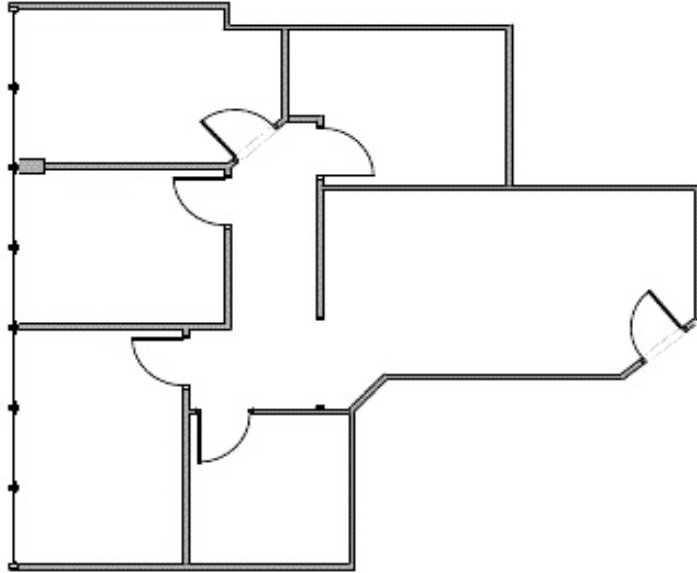

CALL TO SCHEDULE A TOUR TODAY!

HoustonLeasing@BoxerProperty.com

(713) 777-RENT (7368)

www.boxerproperty.com

3934 FM 1960 ROAD WEST

3934 FM 1960 ROAD WEST, HOUSTON, TX 77068

SUITE: 350

RSF: 1,185