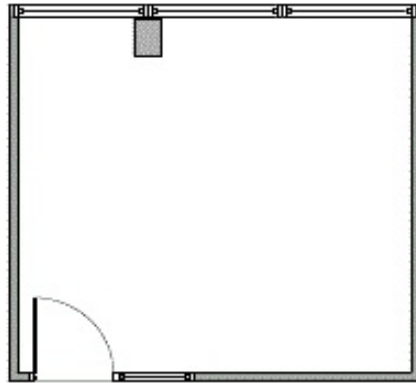

3934 FM 1960 ROAD WEST

3934 FM 1960 ROAD WEST, HOUSTON, TX 77068

SUITE: 300C

SUITE FEATURES:

Executive Window Suite
Featuring Shared Waiting Area
Lounge
& Conference Room.

CALL TO SCHEDULE A TOUR TODAY!

HoustonLeasing@BoxerProperty.com

(713) 777-RENT (7368)

www.boxerproperty.com