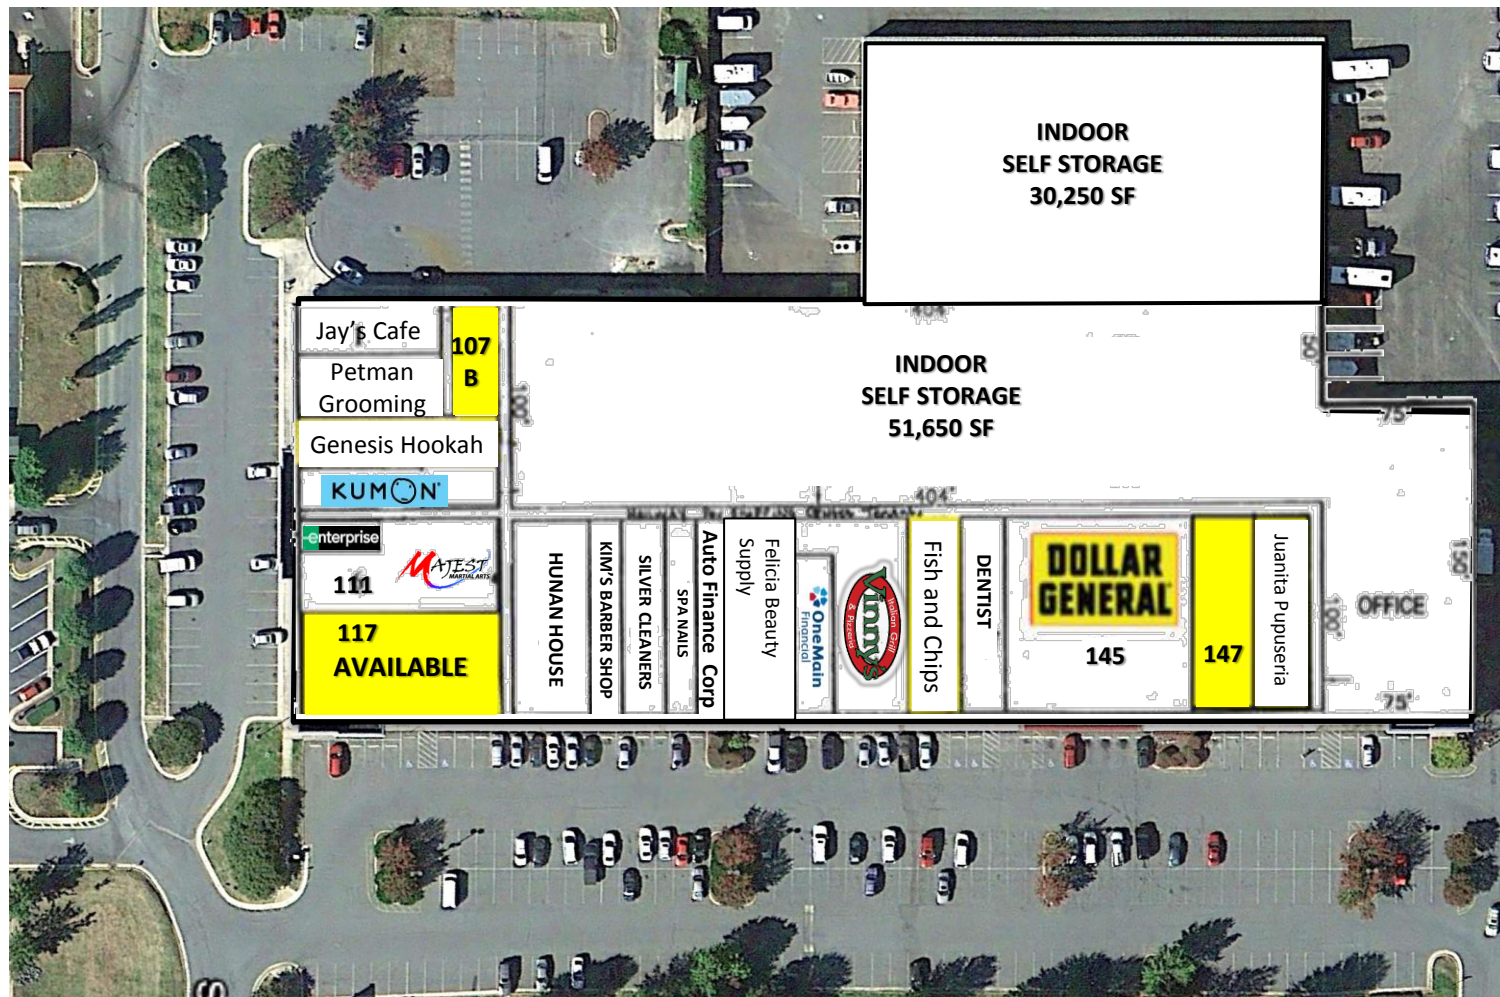

### PROPERTY DETAILS:

RENTAL RATE: \$13.50 PSF/NNN

- Multiple retail spaces available for lease in a well established retail center, including one fully built out restaurant space
- Located at the entrance to England Run & Falls Run with over 2,400 housing units
- Directly off of Route 17 / Warrenton Road & Approximately 1 ¼ miles from Interstate 95
- Combined traffic count at intersection of Plantation Drive & Route 17: 54,000 ADT
- Close proximity to Geico Regional HQ with roughly 4,000 Employees

20 Plantation Drive ▪ Fredericksburg, Virginia 22406

TENANT	SF
103 Jay's Café	1,800
105 Petman Grooming	2,314
107A Genesis Hookah	2,400
<b>107B AVAILABLE</b>	<b>1,256</b>
115 Kumon Learning Center	1,870
109 Enterprise Rent-A-Car	600
111 Majest Martial Arts	3,540
<b>117 AVAILABLE</b>	<b>4,941</b>
123 Hunan House	3,500
125 Kim's Barber Shop	1,504
127 Silver Cleaners	2,068
129 Spa Nails	1,504
131 Automotive Financing Corp	1,504
133 Felicia Beauty Supply	3,100
134 One Main Financial	1,529
135 Vinny's Pizzeria	3,753
137 Fish and Chips Restaurant	1,880
139 Dentist (Susan Ahmadiyar)	2,068
145 Dollar General	8,417
<b>147 AVAILABLE</b>	<b>2,850</b>
149 Juanita Pupuseria	2,850