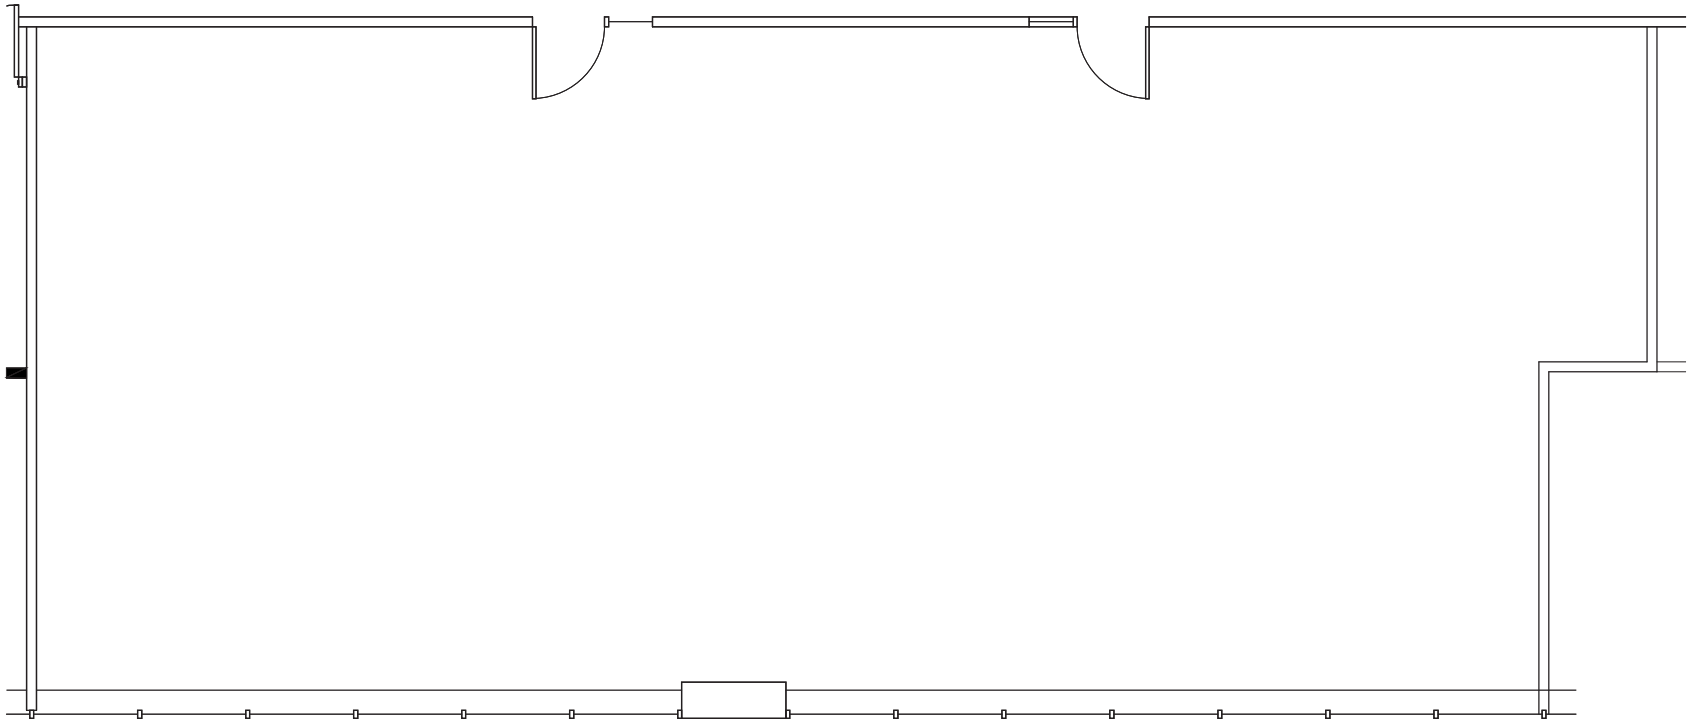

LOCATION KEY

SUITE: 490

AREA: 2,122 R.S.F.

MANAGED BY:

Hines

OWNED BY:

ICM
Realty Group LLC

LEASED BY: