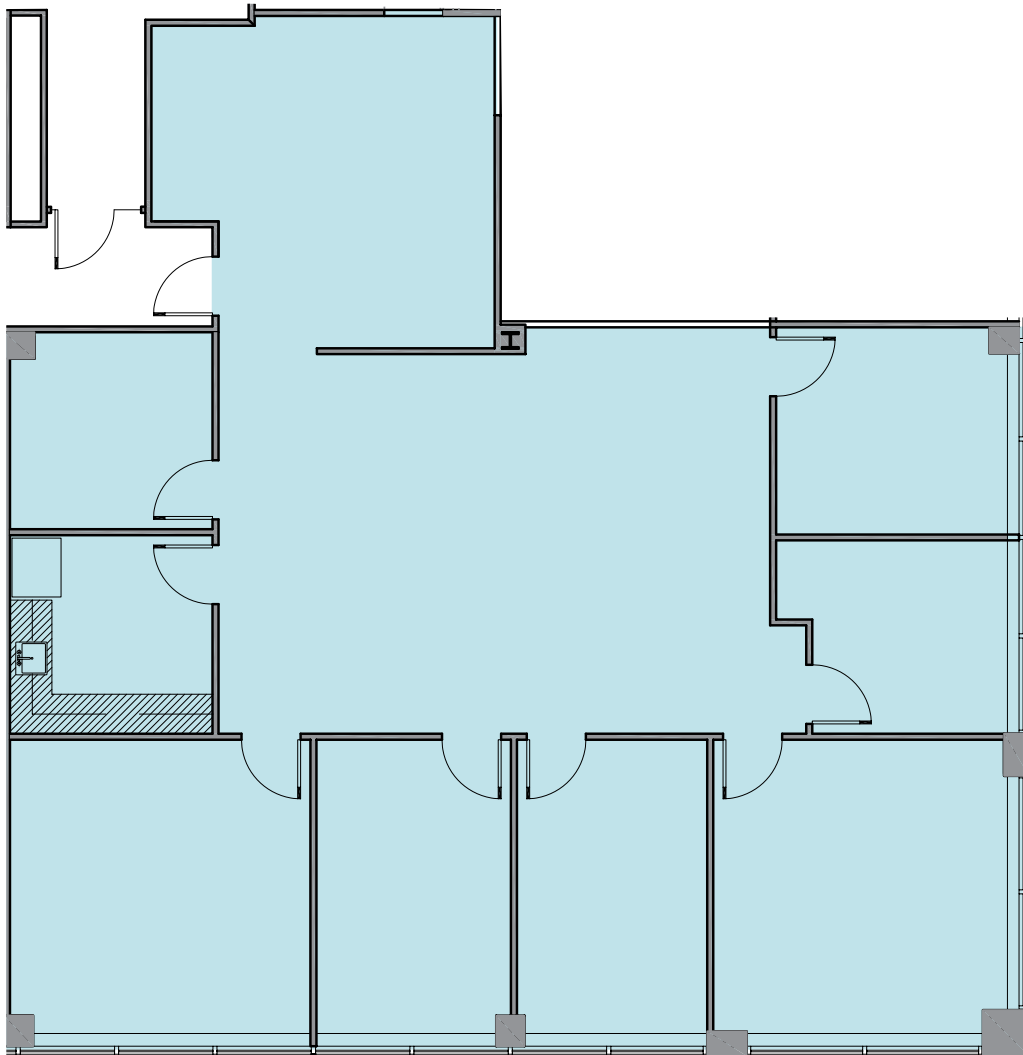

Suite 140 - 2,670 SF

Josh Masi
Matt Bundy
Erin Cotter

703 448 1200
cushmanwakefield.com

The Campus at Sunrise

11130 Sunrise Valley Drive, Reston, VA

Suite 205 - 2,455 SF

Josh Masi
Matt Bundy
Erin Cotter

703 448 1200
cushmanwakefield.com

Suite 210 & 220 - 11,283 SF Contiguous

Suite 210 - 3,739 SF

Suite 220 - 7,544 SF

Josh Masi
Matt Bundy
Erin Cotter

703 448 1200
cushmanwakefield.com

The Campus at Sunrise

11180 Sunrise Valley Drive, Reston, VA