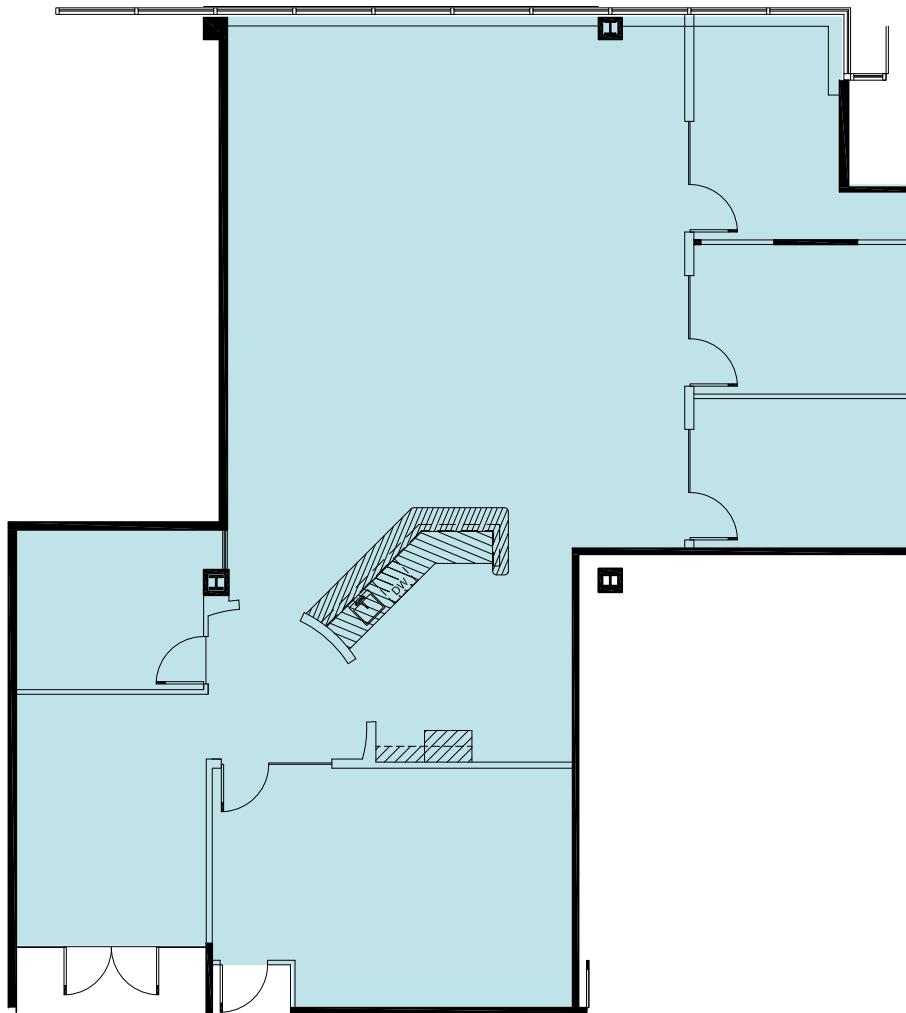

The Campus at Sunrise

11130 Sunrise Valley Drive, Reston, VA

Suite 130 - 2,909 SF

Josh Masi
Matt Bundy
Erin Cotter

703 448 1200
cushmanwakefield.com

The Campus at Sunrise

11130 Sunrise Valley Drive, Reston, VA

Suite 140 - 2,670 SF

Josh Masi
Matt Bundy
Erin Cotter

703 448 1200
cushmanwakefield.com

The Campus at Sunrise

11130 Sunrise Valley Drive, Reston, VA

Suite 205 - 2,455 SF

Josh Masi
Matt Bundy
Erin Cotter

703 448 1200
cushmanwakefield.com

Suite 210 & 220 - 11,283 SF Contiguous

Suite 210 - 3,739 SF

Suite 220 - 7,544 SF

Josh Masi
Matt Bundy
Erin Cotter

703 448 1200
cushmanwakefield.com

The Campus at Sunrise

11180 Sunrise Valley Drive, Reston, VA