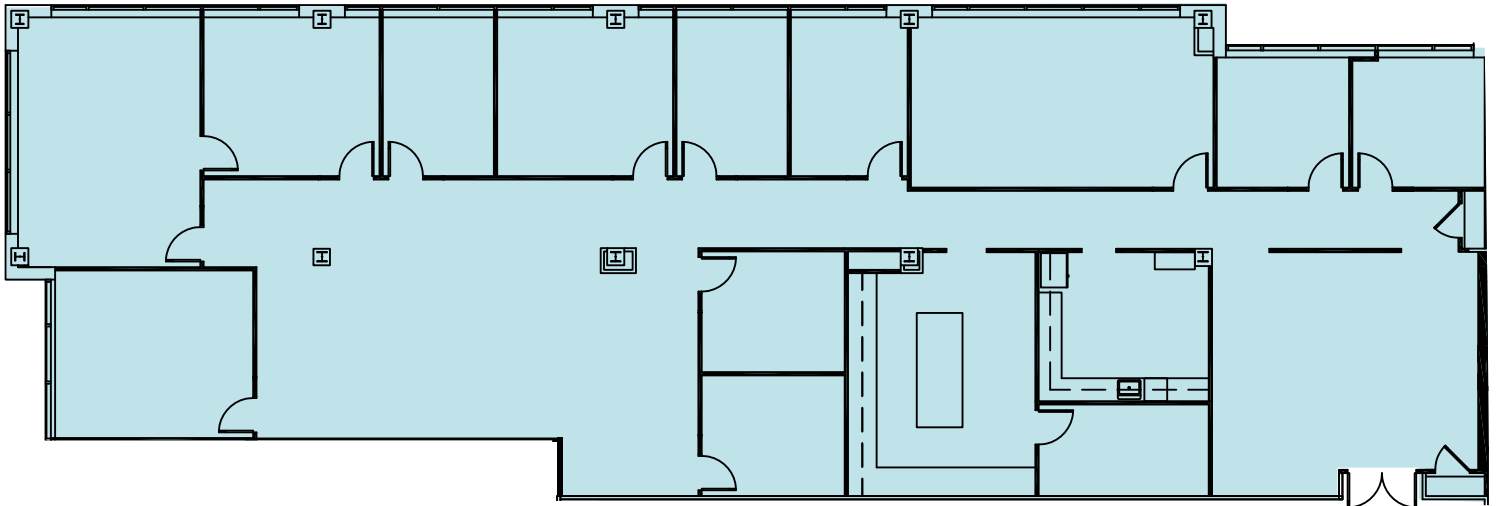

Suite 240 - 2,728 SF

Josh Masi
Matt Bundy
Erin Cotter

703 448 1200
cushmanwakefield.com

The Campus at Sunrise

11180 Sunrise Valley Drive, Reston, VA

Suite 300 - 5,854 SF

Josh Masi
Matt Bundy
Erin Cotter

703 448 1200
cushmanwakefield.com