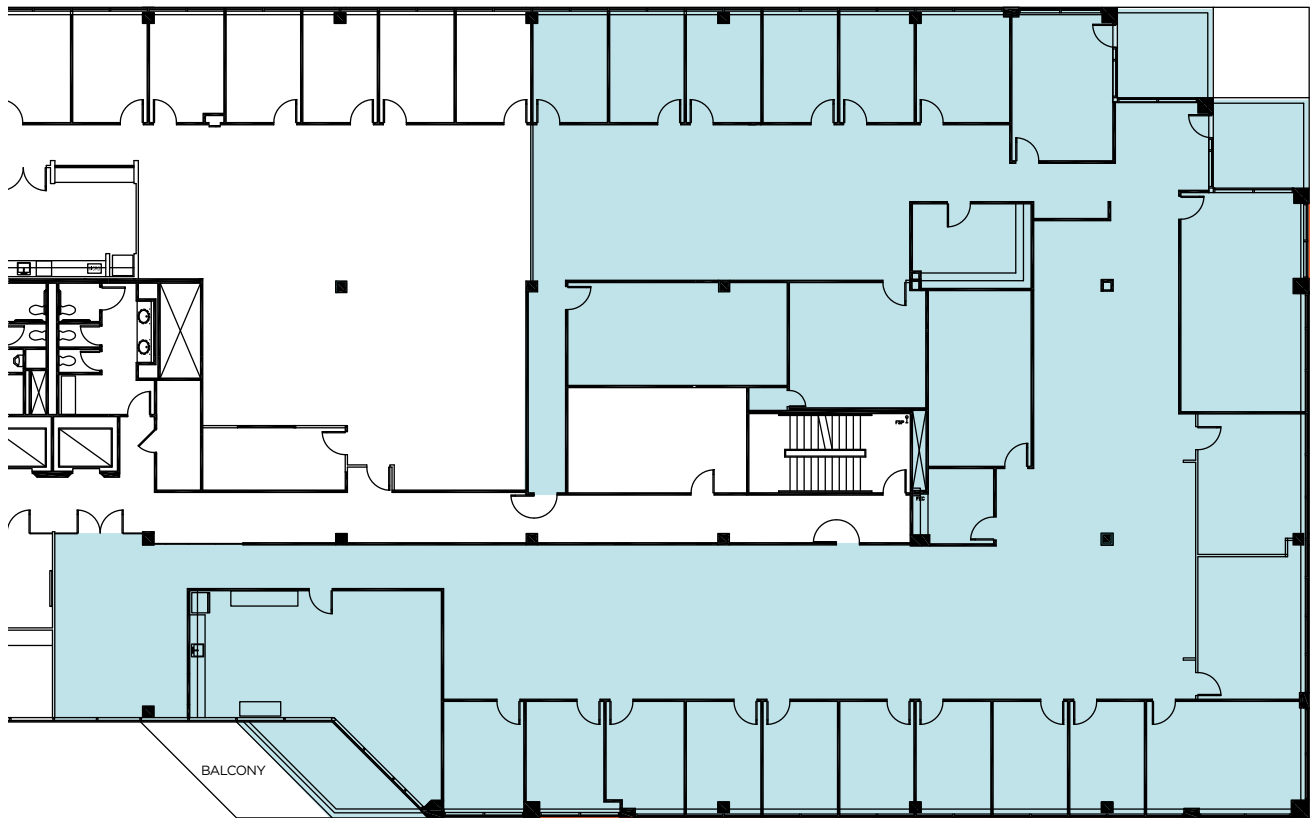

The Campus at Sunrise

11130 Sunrise Valley Drive, Reston, VA

Suite 300 - 12,727 SF

Josh Masi
Matt Bundy
Erin Cotter

703 448 1200
cushmanwakefield.com