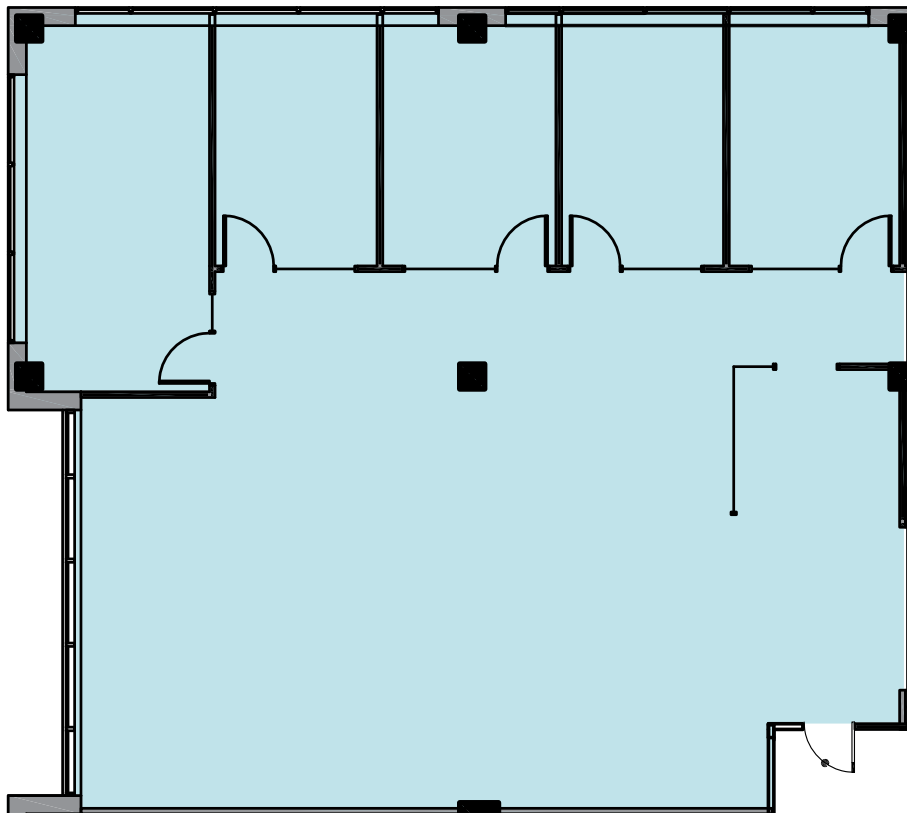

The Campus at Sunrise

11180 Sunrise Valley Drive, Reston, VA

Suite 240 - 2,728 SF

Josh Masi
Matt Bundy
Erin Cotter

703 448 1200
cushmanwakefield.com