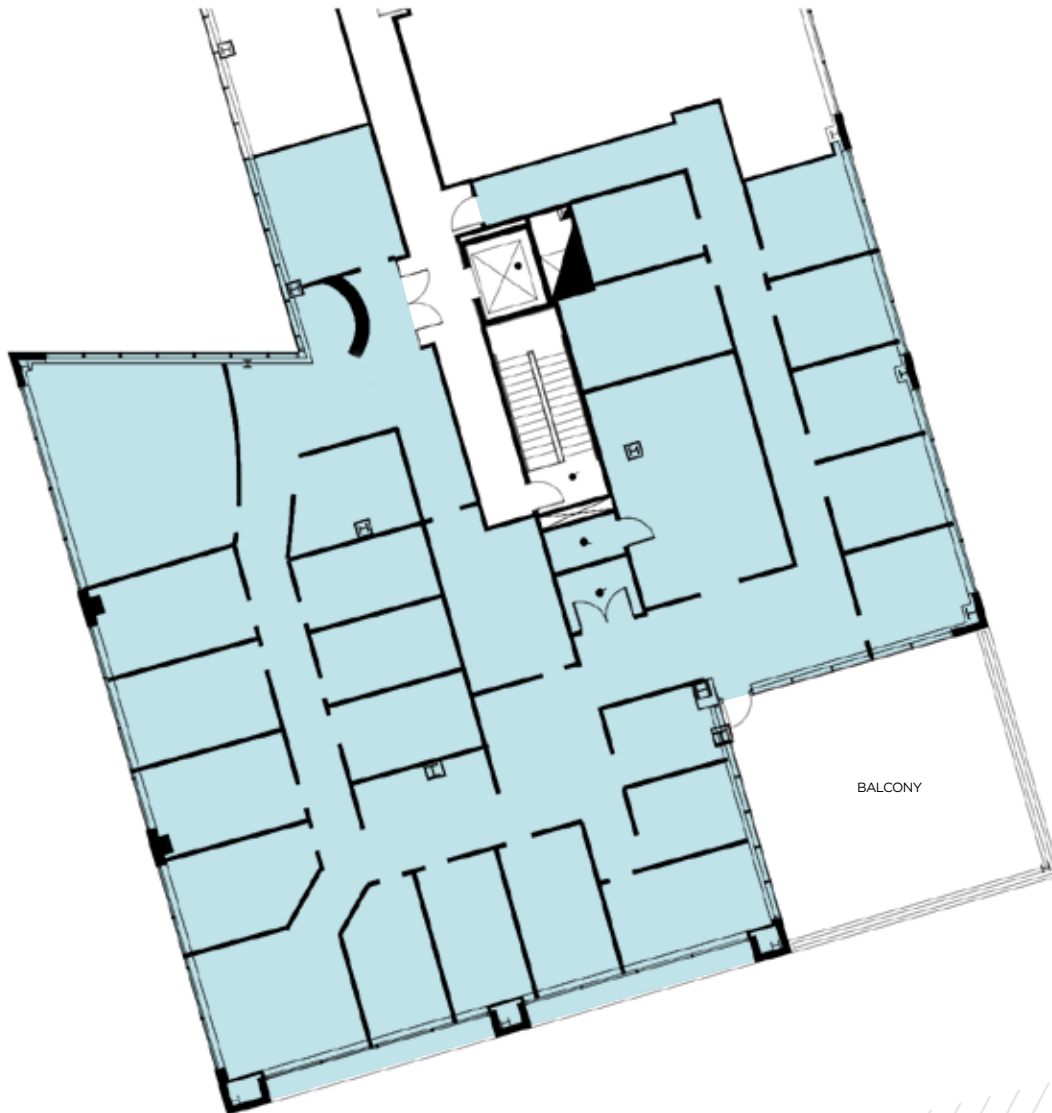

The Campus at Sunrise

11190 Sunrise Valley Drive, Reston, VA

Suite 301 - 8,393 SF

Josh Masi
Matt Bundy
Erin Cotter

703 448 1200
cushmanwakefield.com

BRIDGE INVESTMENT GROUP