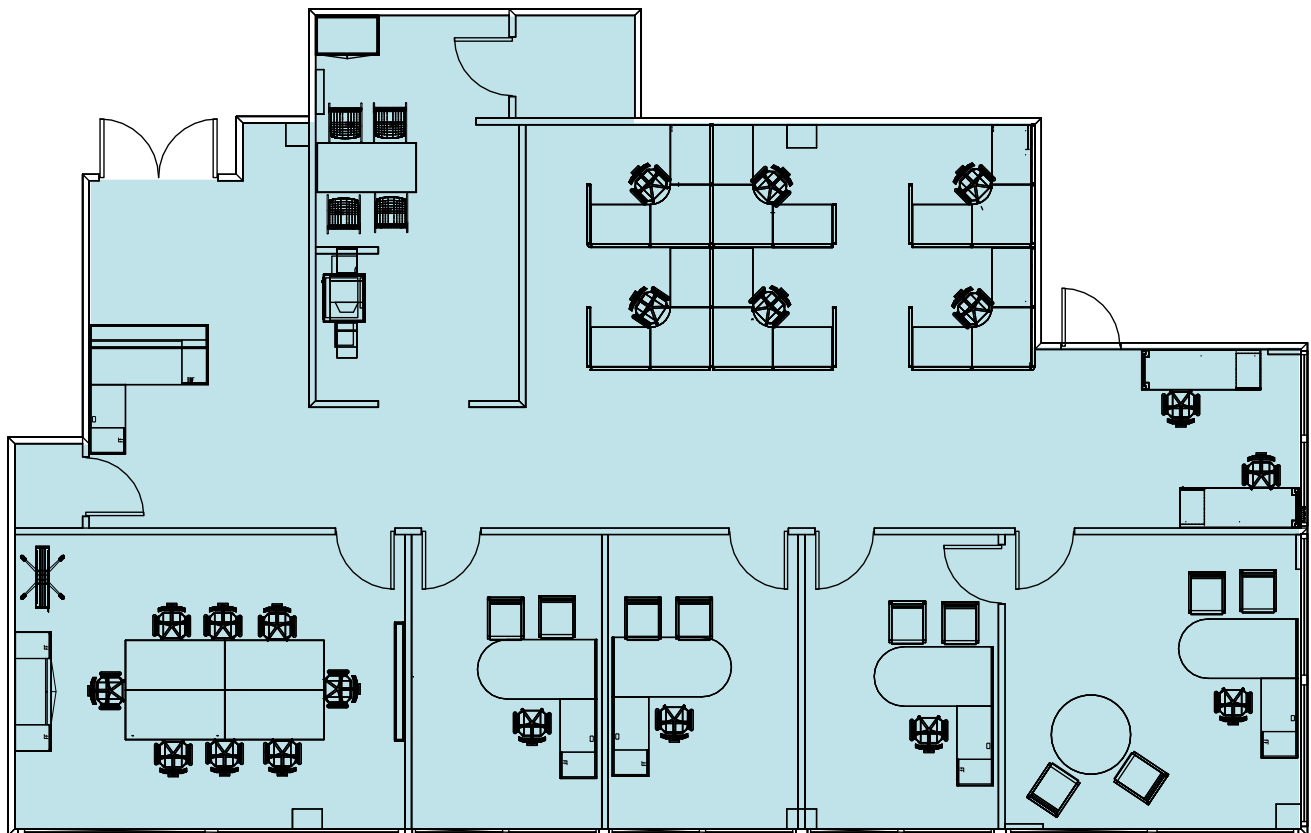

The Campus at Sunrise

11130 Sunrise Valley Drive, Reston, VA

Suite 140 - 2,670 SF

Josh Masi
Matt Bundy
Erin Cotter

703 448 1200
cushmanwakefield.com