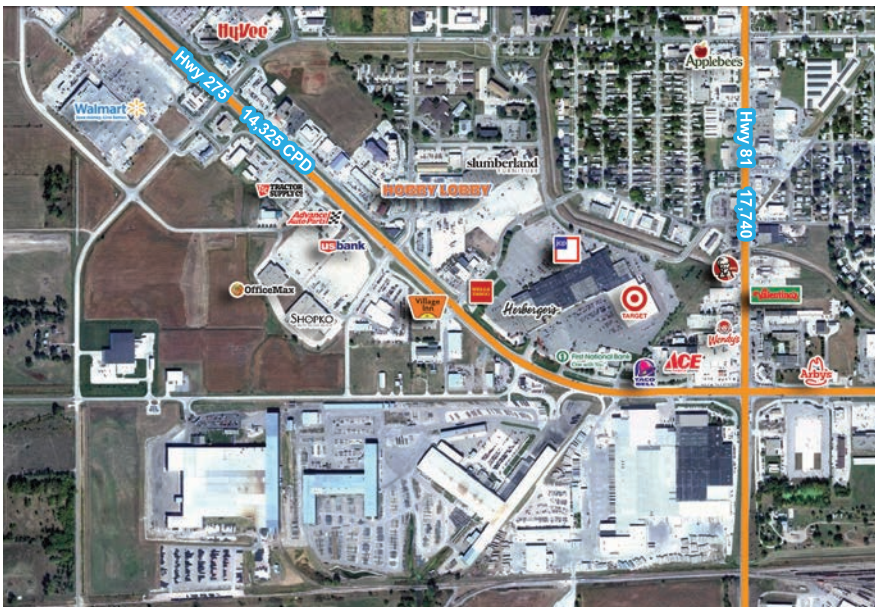

# Sunset Plaza

1700 Market Lane | Norfolk, NE 68701

## Features

- Great visibility from Hwy 275 & Hwy 81
- Across from Fortune 500 company, Nucor Steel
- Norfolk's Faith Regional Hospital is a large draw to the area
- Home of Northeast Community College
- Three high schools in the community

### Population

- 109,645 (trade area)