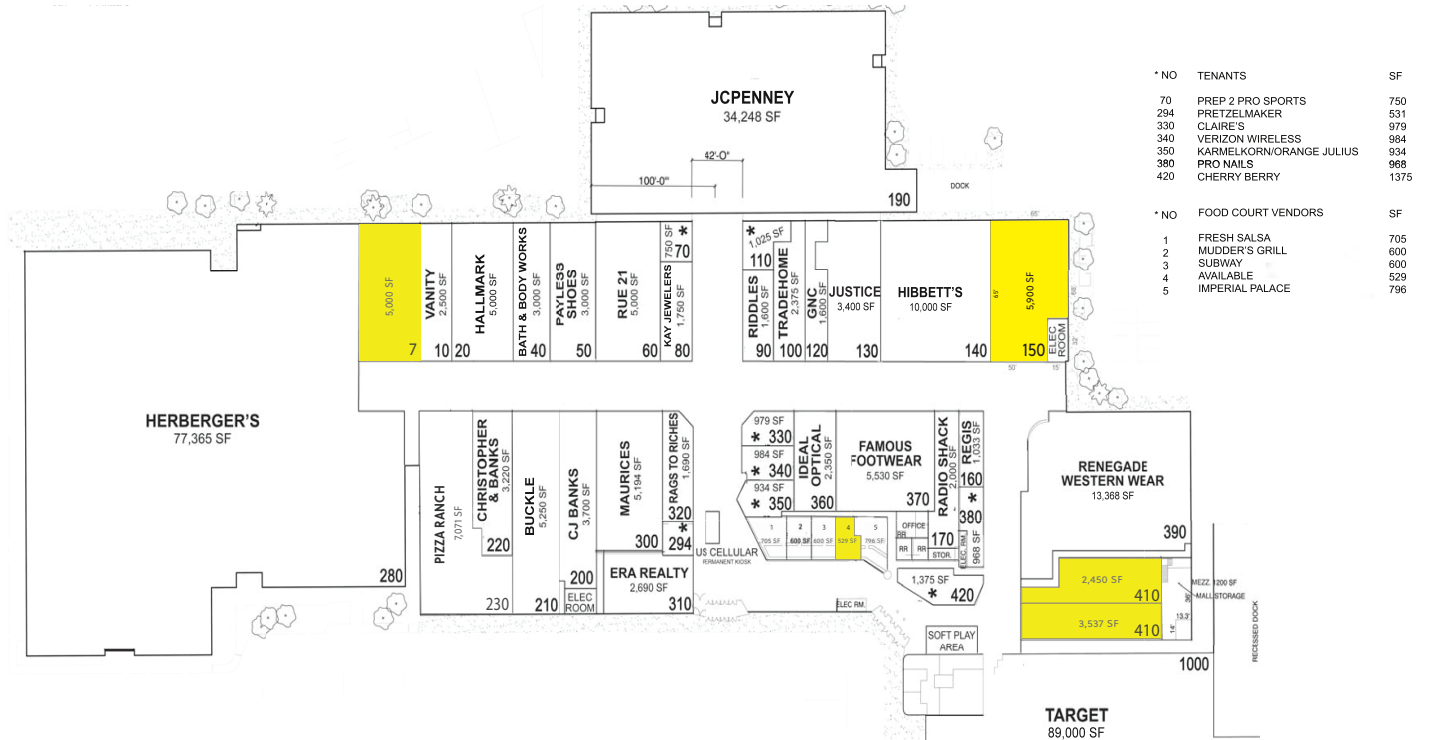

# Sunset Plaza

1700 Market Lane | Norfolk, NE 68701