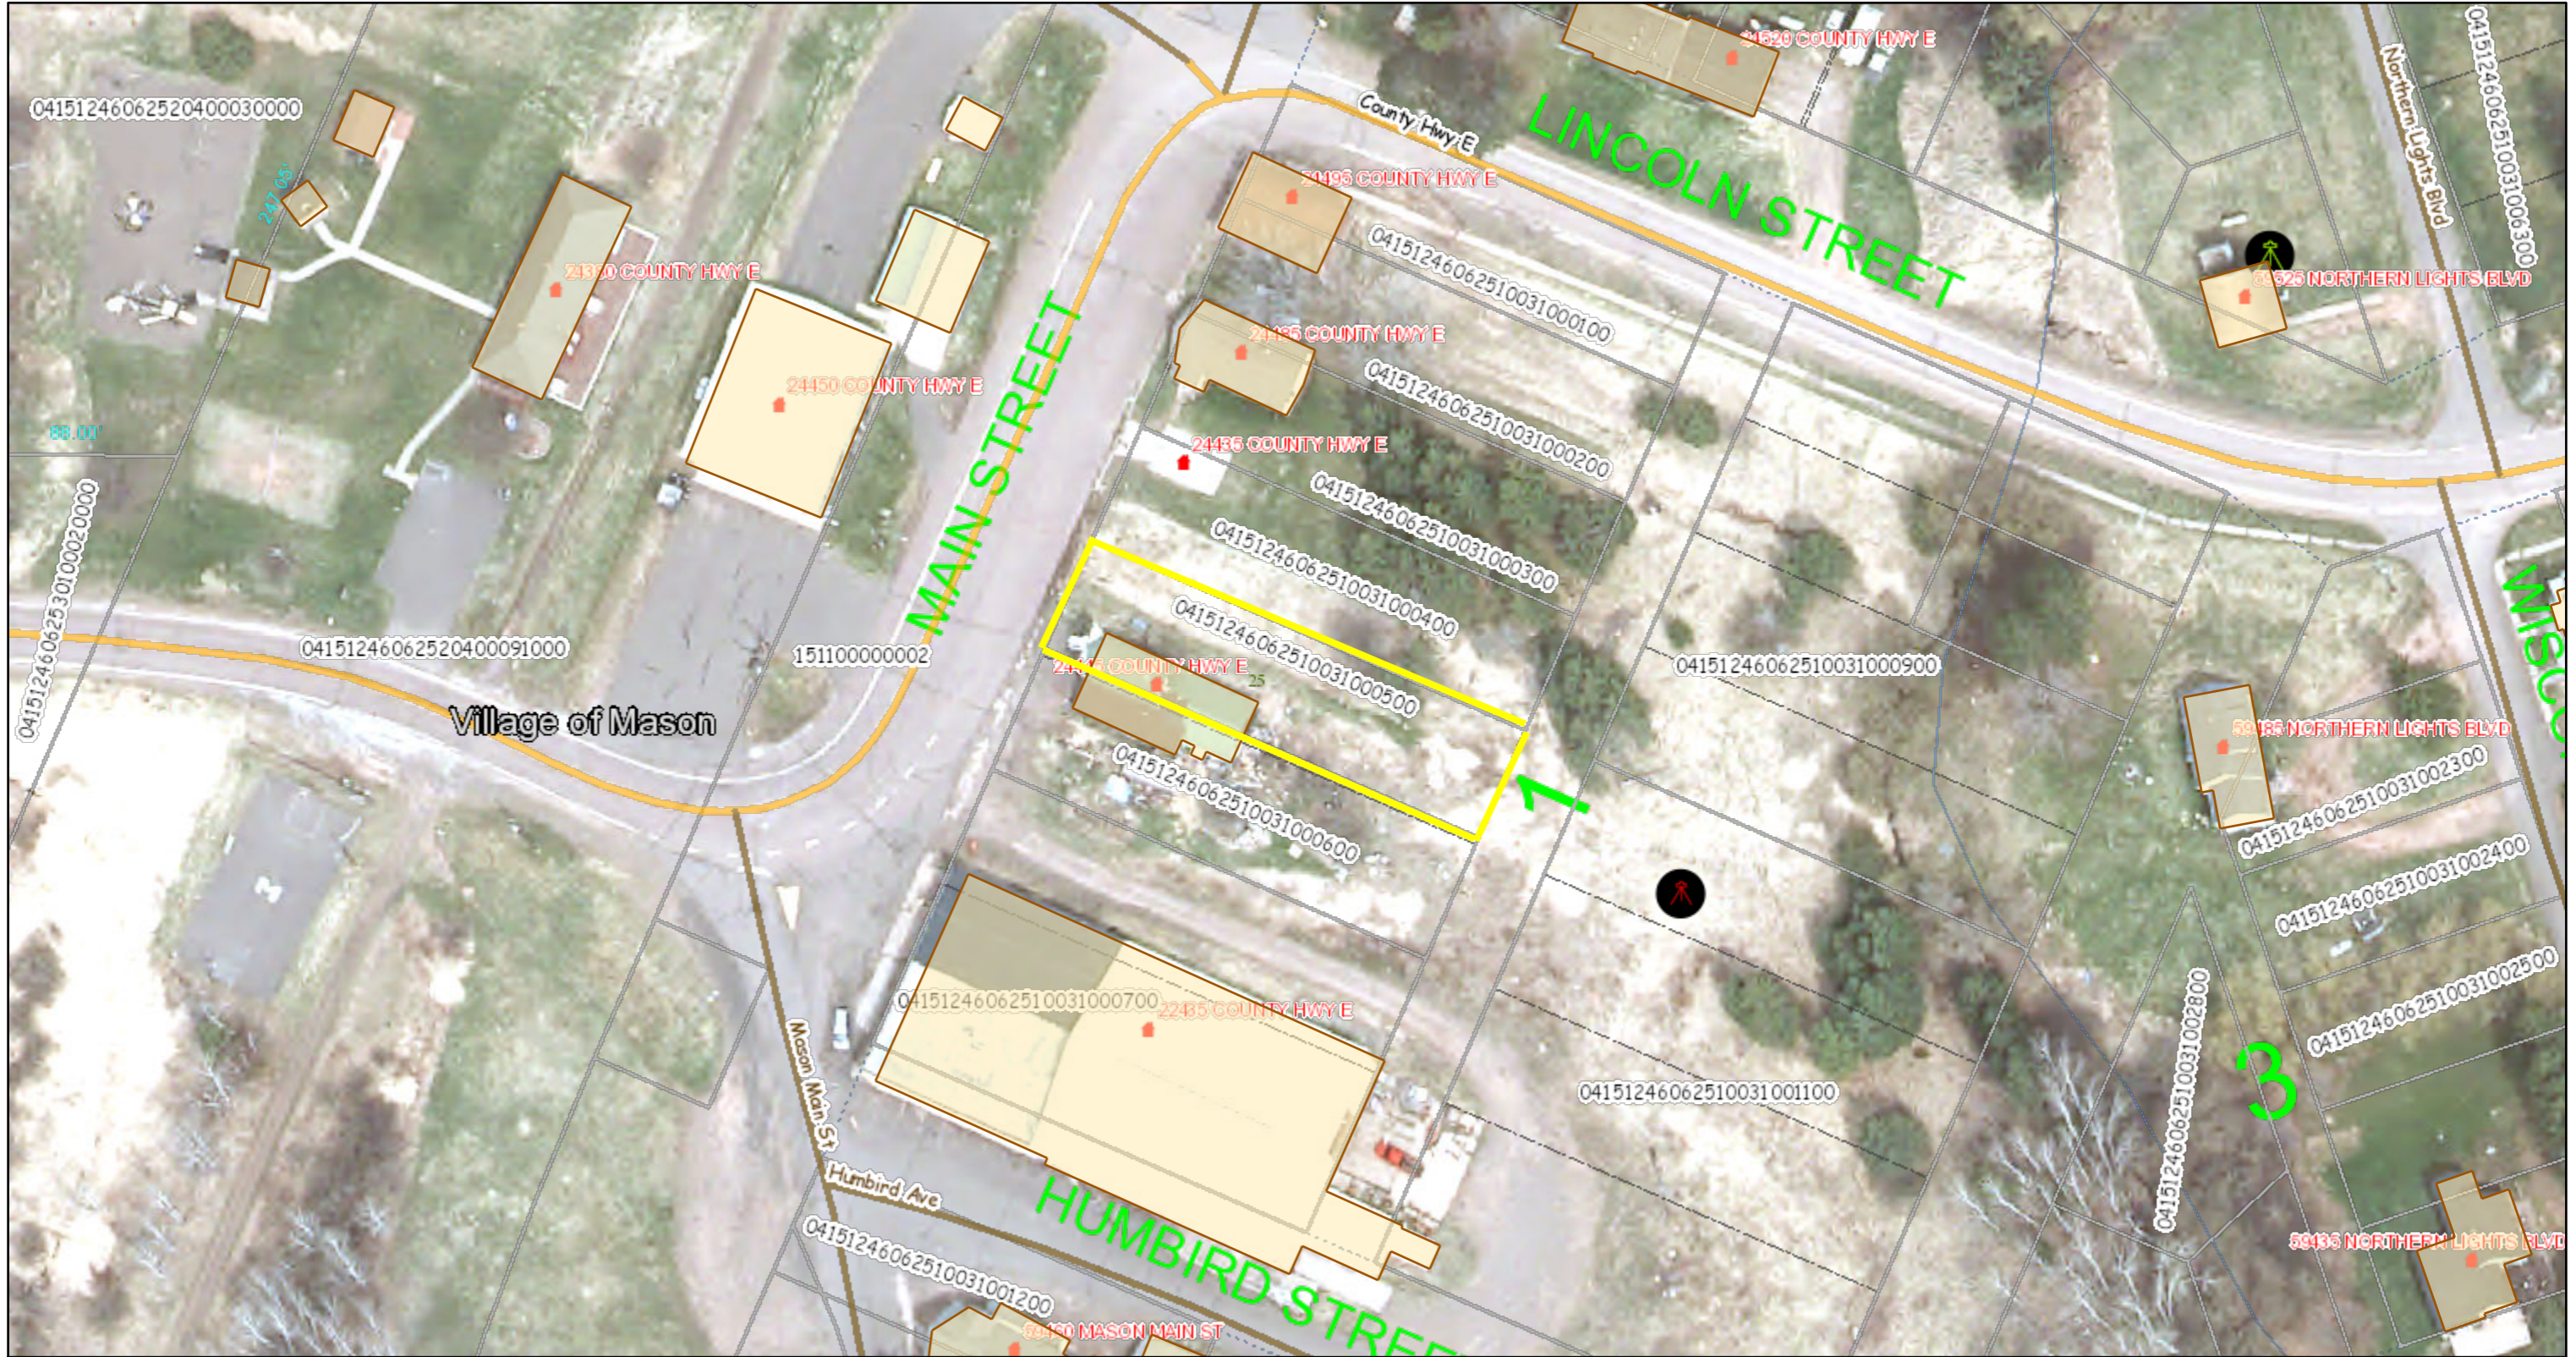

24445 COUNTY HWY E, MASON, WI, 54856

March 28, 2018

1:783

Bayfield County