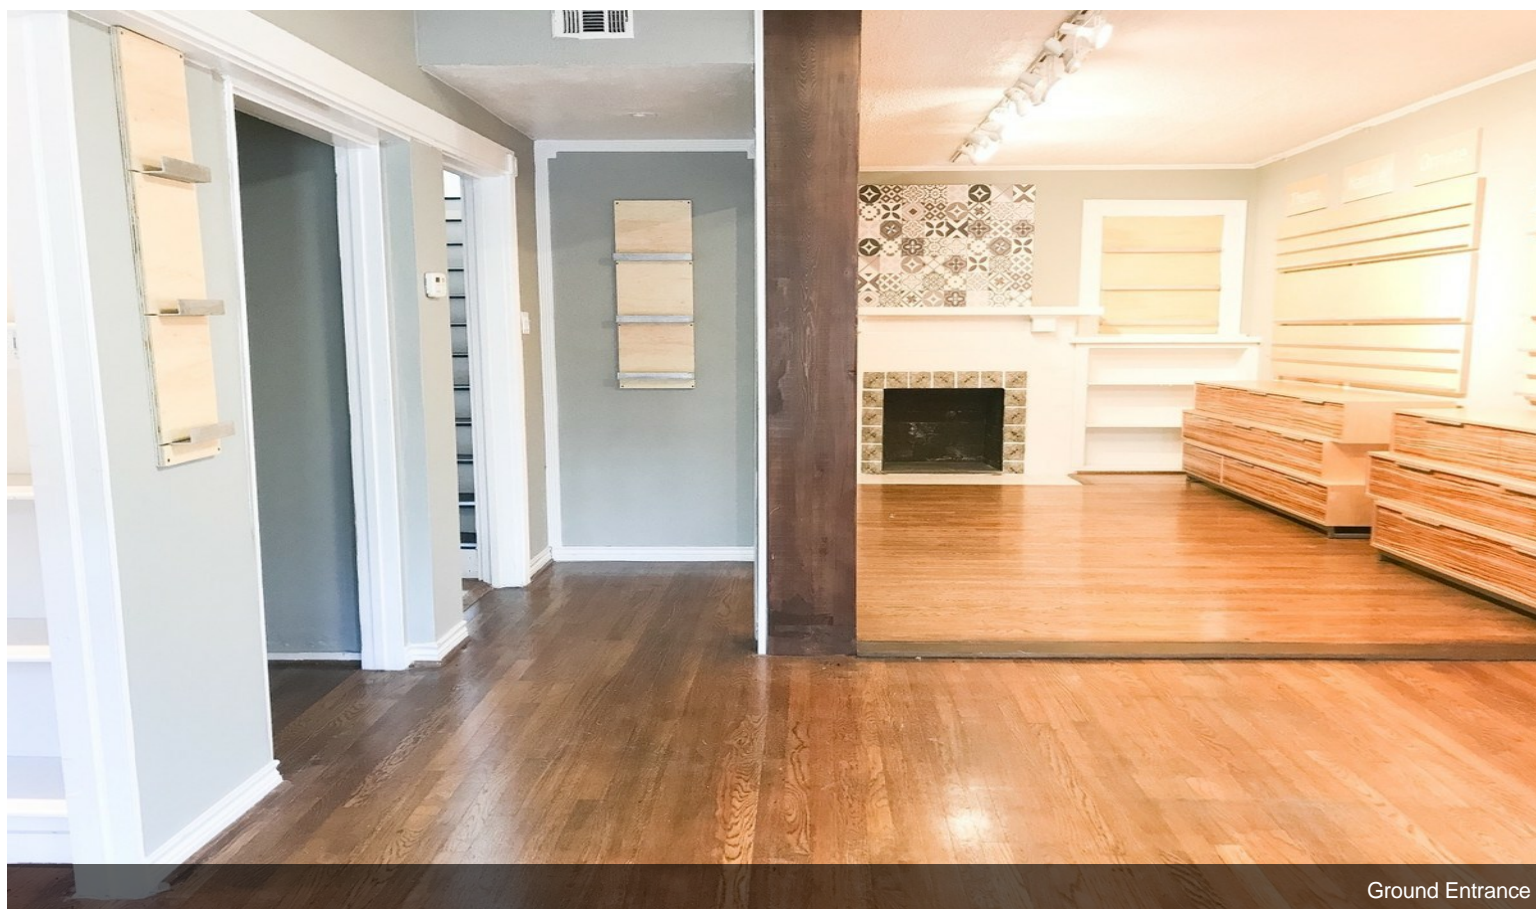

Ground Entrance