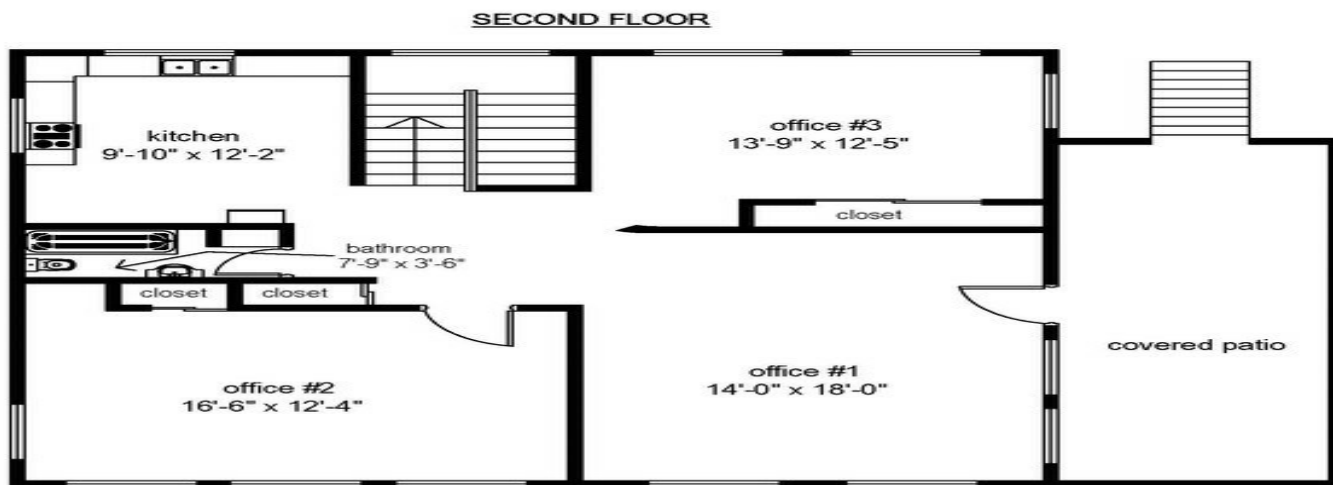

1st Floor Ste Whole Building

Space Available	2,388 SF
Rental Rate	\$15.00 /SF/Yr
Date Available	30 Days
Service Type	Triple Net
Space Type	Relet
Space Use	Office/Retail
Lease Term	3 - 5 Years

This space is available as a whole building. This lease is for both the first and second floor combined. Please do not call about leasing one floor or the other. Lease is for entire building only.

1632 W Alabama St, Houston, TX 77006

Property Photos

2nd Level Floor Plan

Ground Entrance

Property Photos

Property Photos

Property Photos

Ground Office #2 and Reception Space