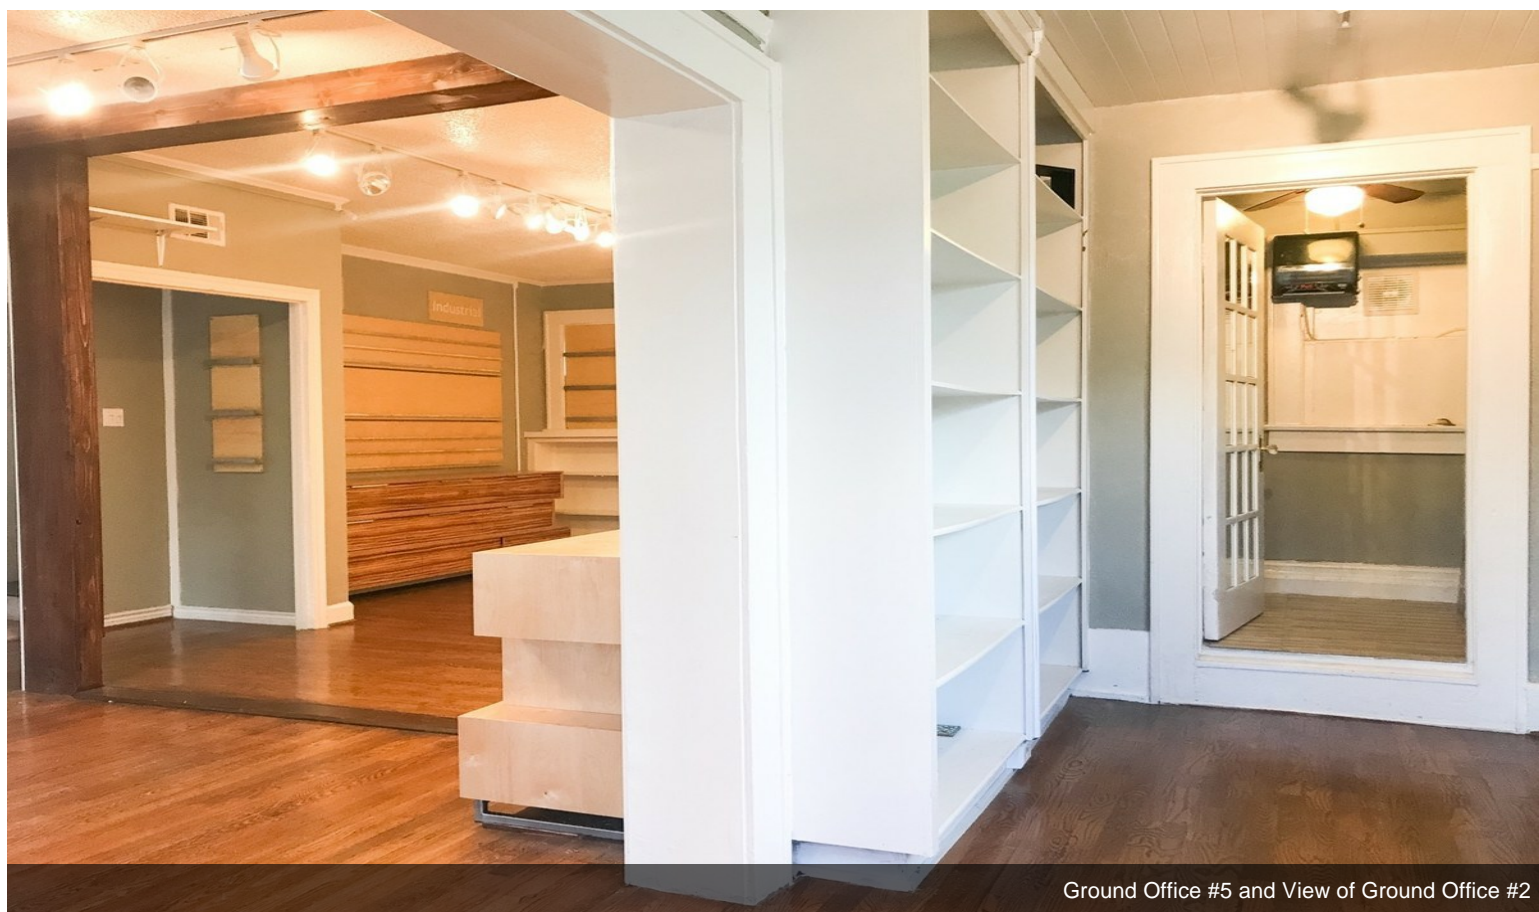

\$15.00 /SF/Yr

Free Standing Office/Retail Building with lots of light, hardwood floors and flexible space. Never flooded. Ample front and back parking. Multiple private offices, open floor environments (landlord can add/remove doors + walls to change space) , storage space, enclosed 2nd floor patio and two kitchens. Wonderful inside the loop location. Walking distance from bars, restaurants, museums, art galleries, grocery stores and shopping in Montrose District. This Montrose location is spitting distance from University of St.Thomas, MENIL, River Oaks, Upper Kirby, Shepherd, Montrose, Midtown and Downtown. This is a triple net lease. Please call with any questions! This property will not last long.

- Full bathroom and kitchen facilities
- Beautiful wood flooring and accents
- Open floor plan with lots of light
- Great location! Never flooded.
- Landlord can add/remove doors + walls to change space
- Landlord has a surplus of office furniture, cubicles, etc.

Reception and View of Office #1

Property Photos

Property Photos

Ground Office #3

Ground Office #4

Property Photos

Ground Office #5

Ground Office #5 and View of Ground Office #2

Property Photos

Ground Bathroom

Ground Office #5 and View of Reception and Ground Office #1

Property Photos

Ground Kitchen

Stairs

Property Photos

Stairs