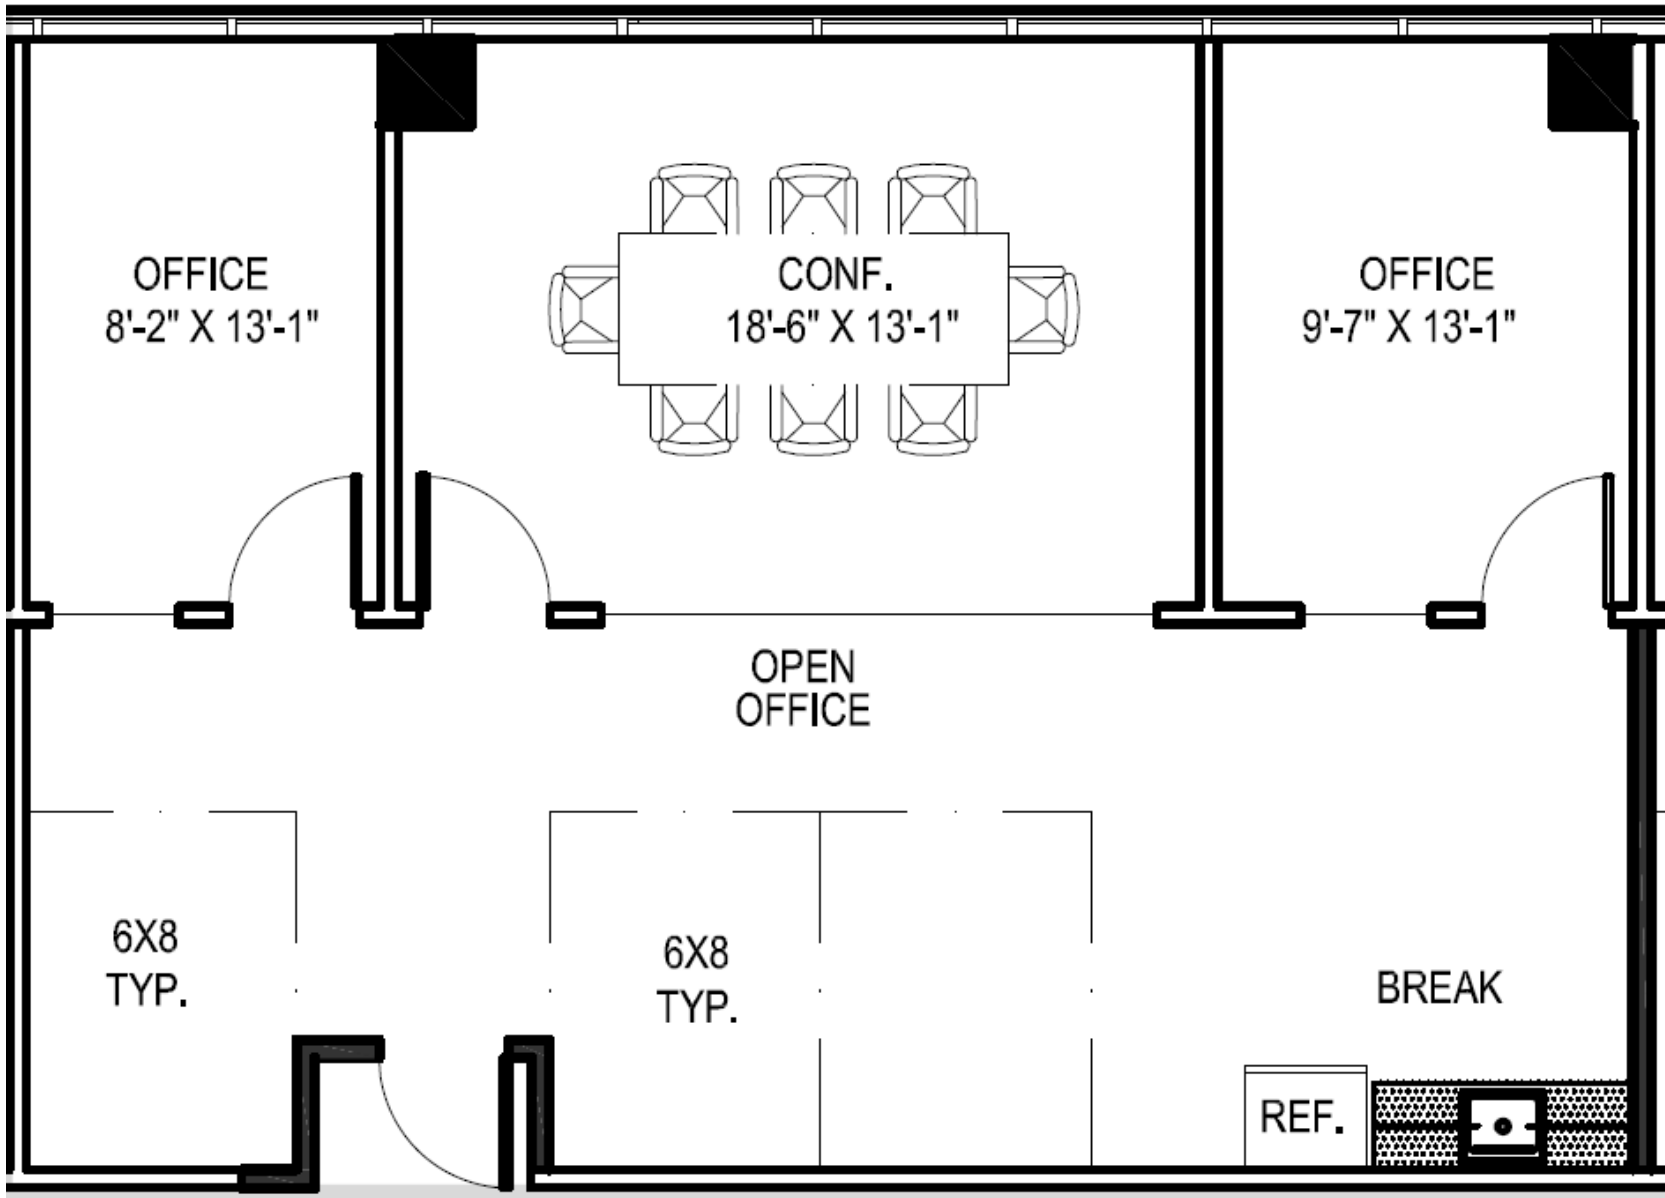

LAKE ELLENOR
5900 Lake Ellenor Dr.
Orlando, FL 32809

Suite 210 1,188 SF

David Moskovitz
(727) 577-4000

Disclaimer: The floor plan shown represents what is believed to be current conditions. It is not to scale and is subject to change.