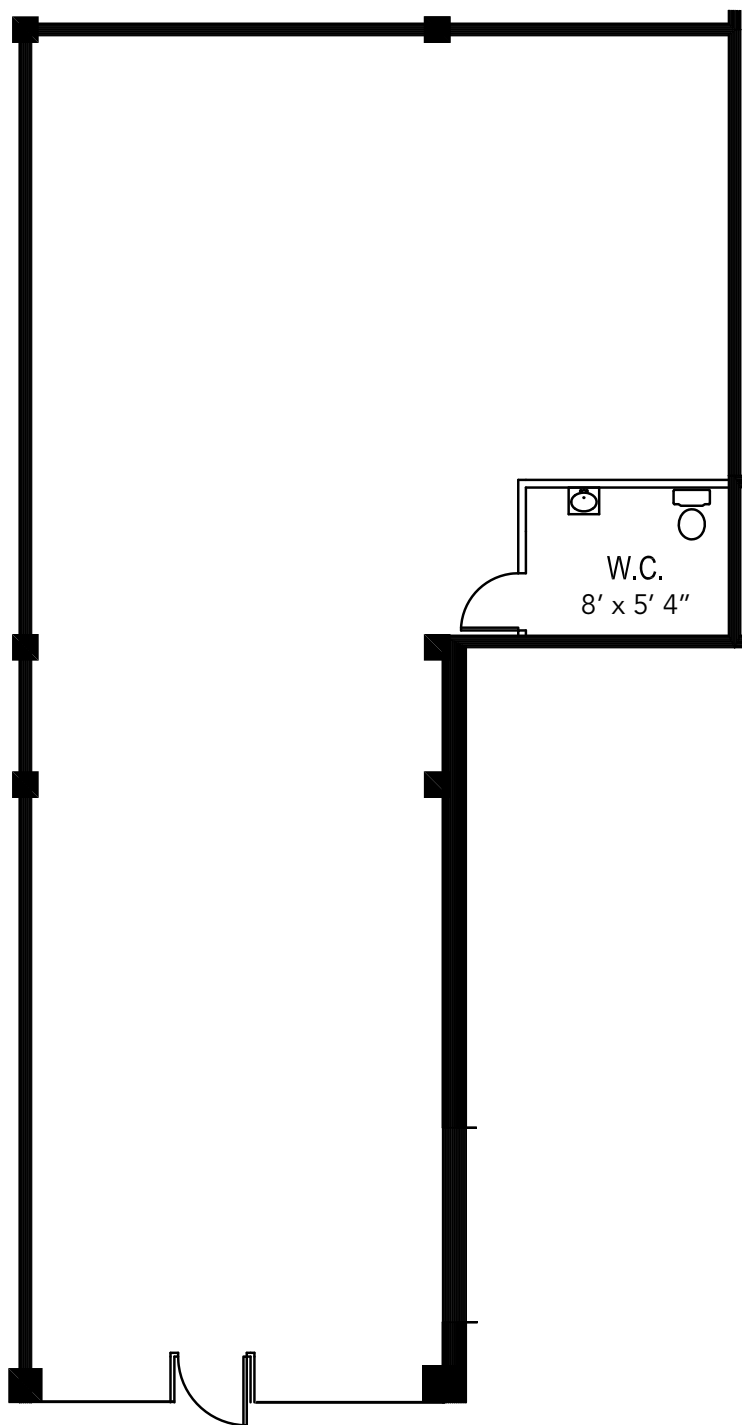

# 170 WEST 23 @ 7th AVENUE

Chelsea

GROUND FLOOR | 1,600 SF

Key Plan - Not to scale

Jack Resnick & Sons  
*Owners & Builders Since 1928*

Fran Delgorio  
212.421.1300  
fdelgorio@resnicknyc.com

Brett S. Greenberg  
212.421.1300  
bgreenberg@resnicknyc.com