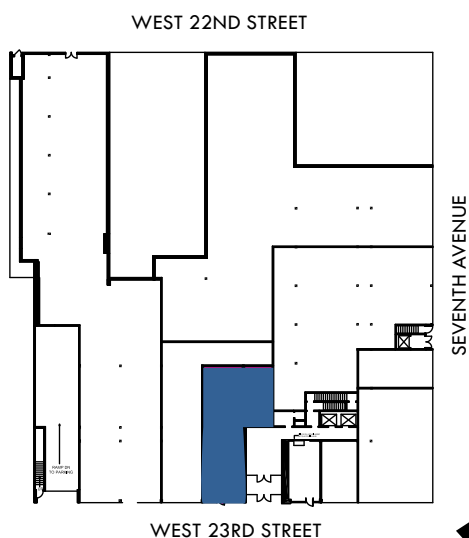

# 170 WEST 23 @ 7th AVENUE

Chelsea

GROUND FLOOR | 1,600 SF

Key Plan - Not to scale

Jack Resnick & Sons  
*Owners & Builders Since 1928*

Fran Delgorio  
212.421.1300  
fdelgorio@resnicknyc.com

Brett S. Greenberg  
212.421.1300  
bgreenberg@resnicknyc.com