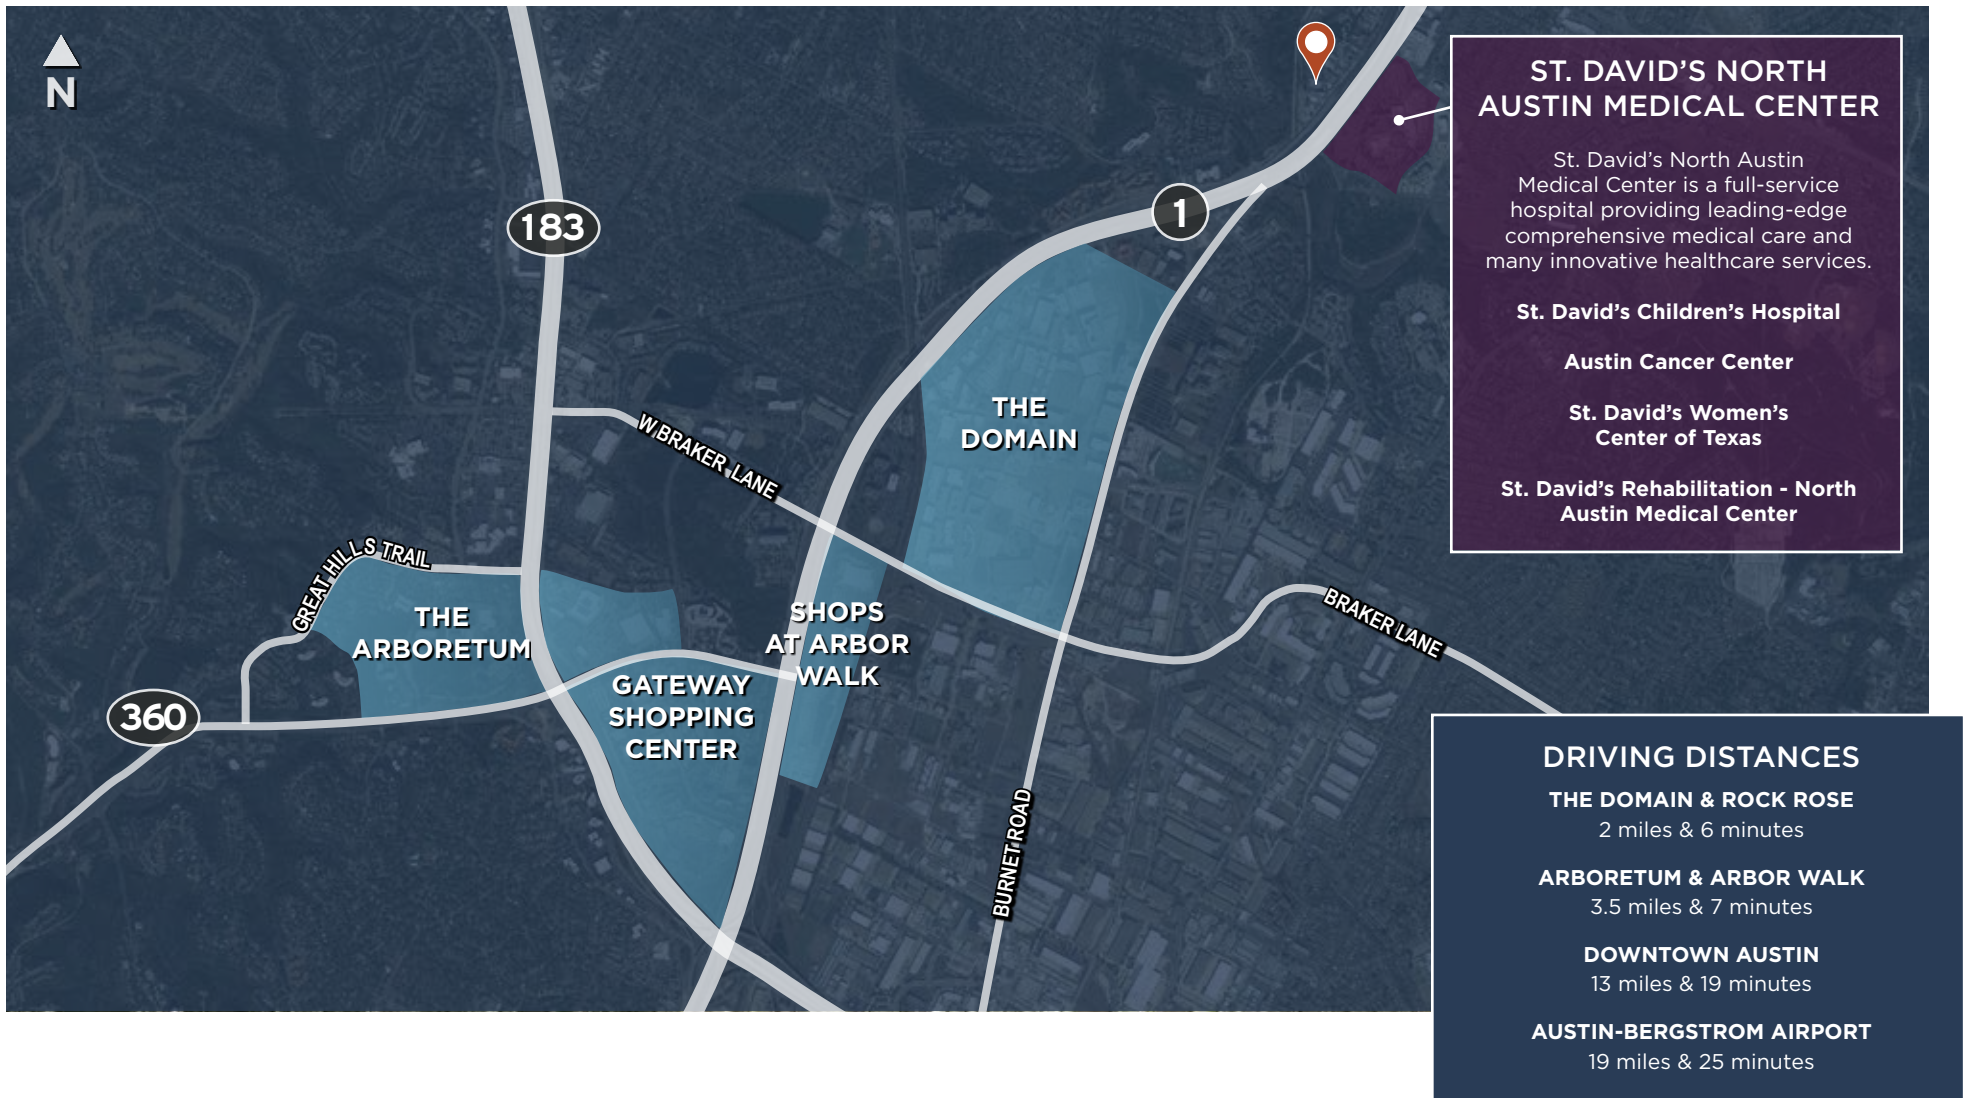

The Offices at Balcones

LOCATION

12174, 12176 & 1280 N MOPAC EXPRESSWAY | AUSTIN, TEXAS 78758