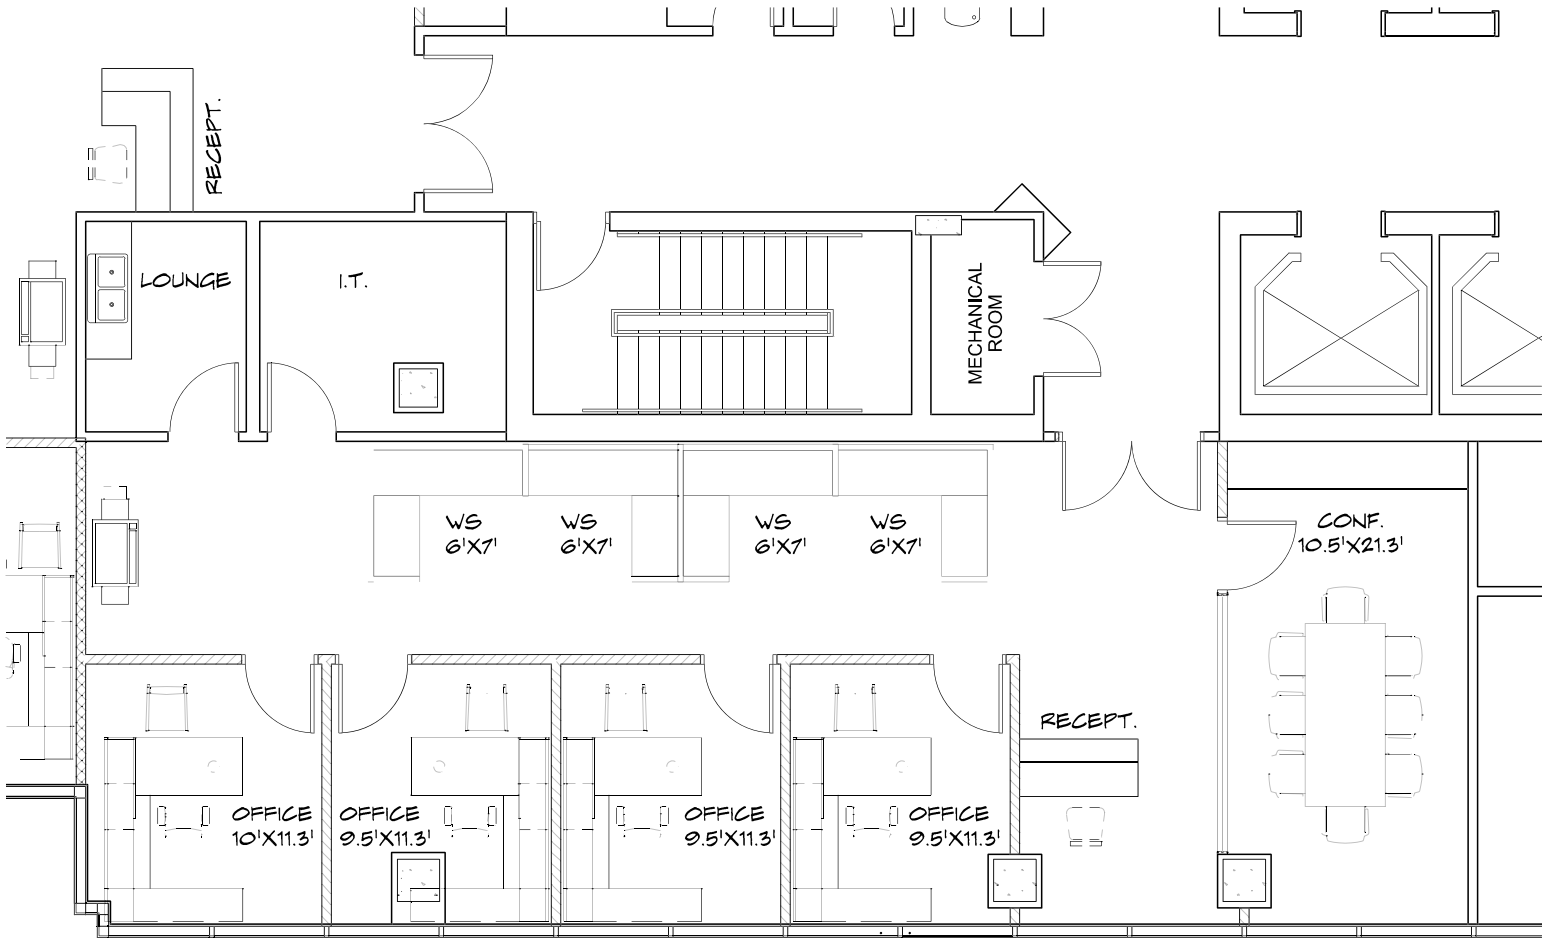

## SPEC SUITE 304

1,940 SF

For more information, please contact:

JON BLUNK

561.572.9887

jblunk@tower-cre.com

STEPHEN L. SMITH

561.465.8160