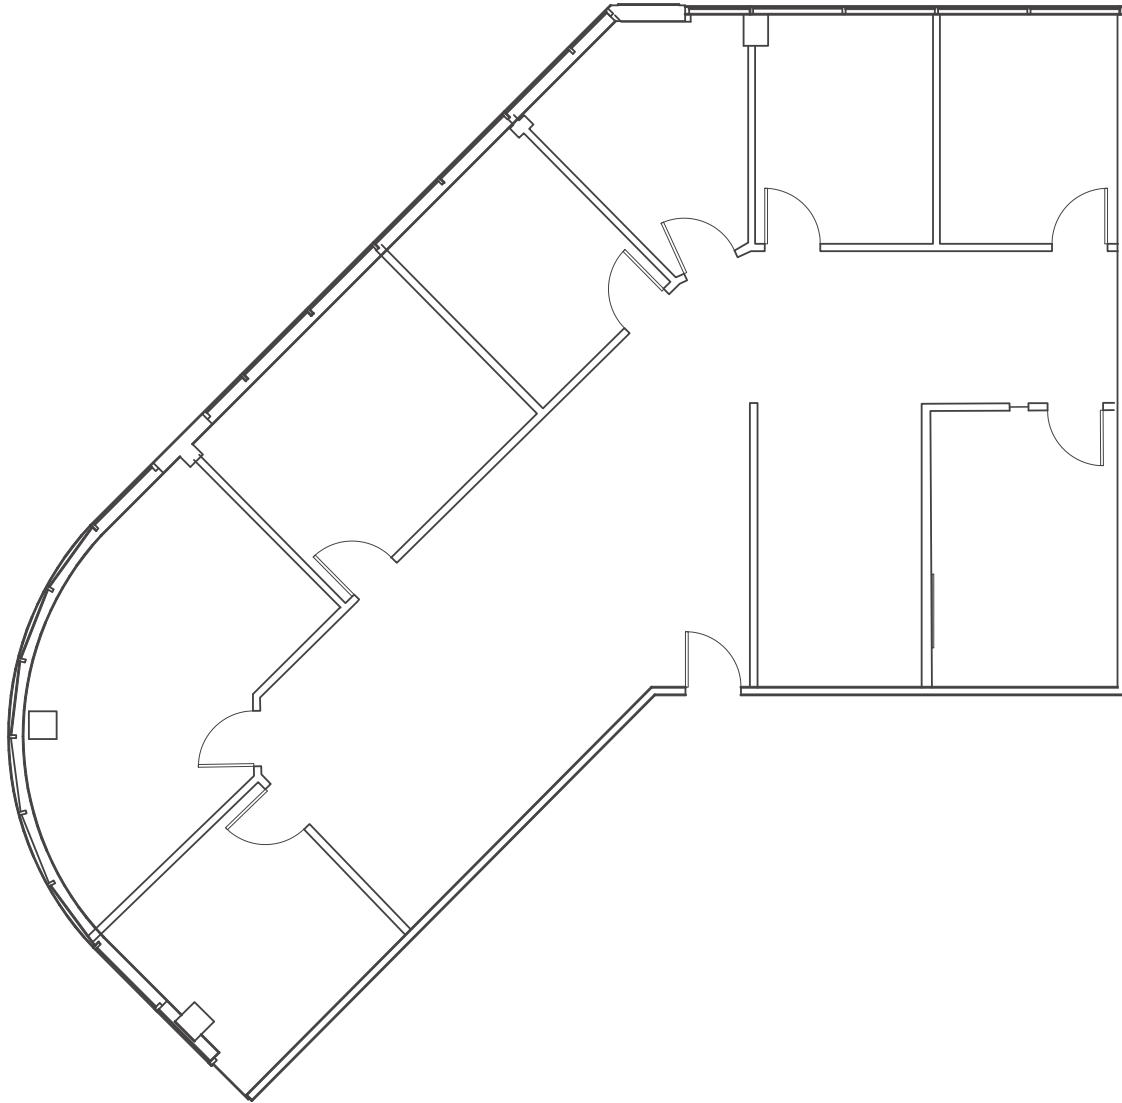

BUSCHWOOD PARK III
3350 BUSCHWOOD PARK DR
TAMPA, FL 33618

SUITE 165 2,433 SF

FOR LEASING INQUIRIES:

HANS KAUNATH, CCIM
Vice President
+1 813 273 8445
hans.kaunath@cbre.com

ROXANNE KEMPH
First Vice President
+1 813 286 7700
roxanne.kemph@cbre.com