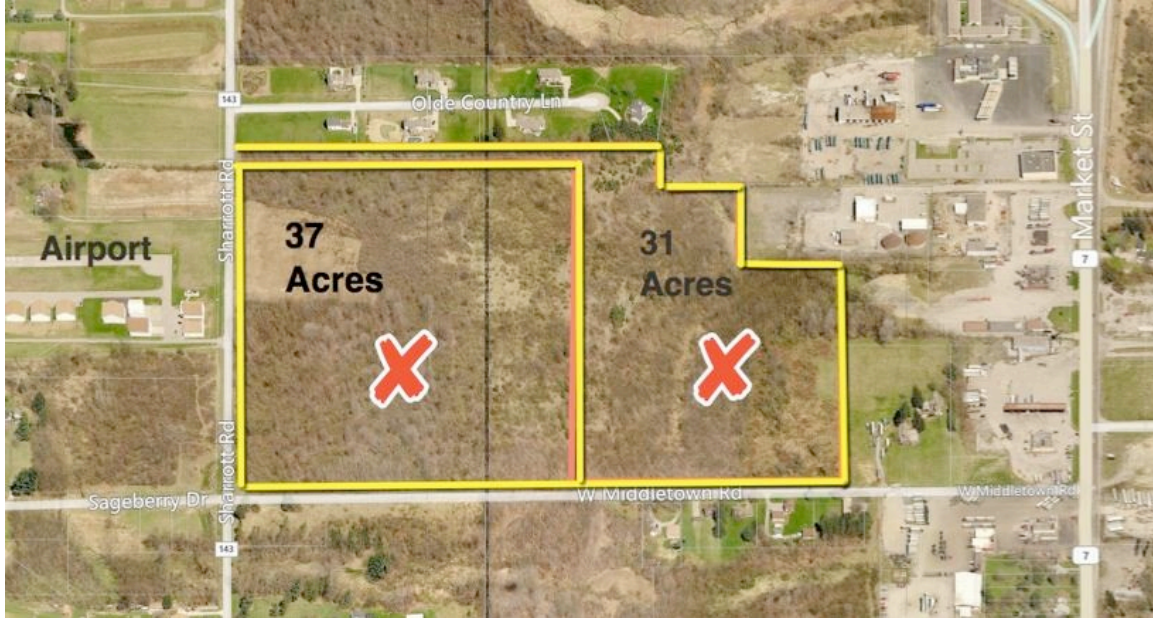

## Sharrott Road & Middletown Road

Beaver Township, North Lima, Ohio 44452

- **Sale Price:** \$450,000
- **Size:** 68 Acres
- **Parcels:** Two
- **Utilities:** All
- **Frontage (Sharrott Rd.):** 1,490 FF
- **Frontage (Middletown Rd.)** 1,950 FF
- **Sanitary:** 8" Force Main – Runs along East Side of Sharrott Rd
- **Parcel ID#:** 2 Parcels: 05-061-0-002.00-0 & 05-061-0-001.00-0
- **Zoning:** Commercial
- **School District:** South Range

**COMMENTS:** 68 Acres - Two Parcels - Zoned Commercial - ALL UTILITIES - 1,490 FF along Sharrott Road - 1,950 FF along Middletown Road - Prime Residential or Commercial Development Land - 1/4 Mile from Market Street - Across from Elser Airport (w/ 4,000+ ft. Runway) - South Range School District - Sharrott and Middletown Road - Beaver Twp - North Lima, Ohio