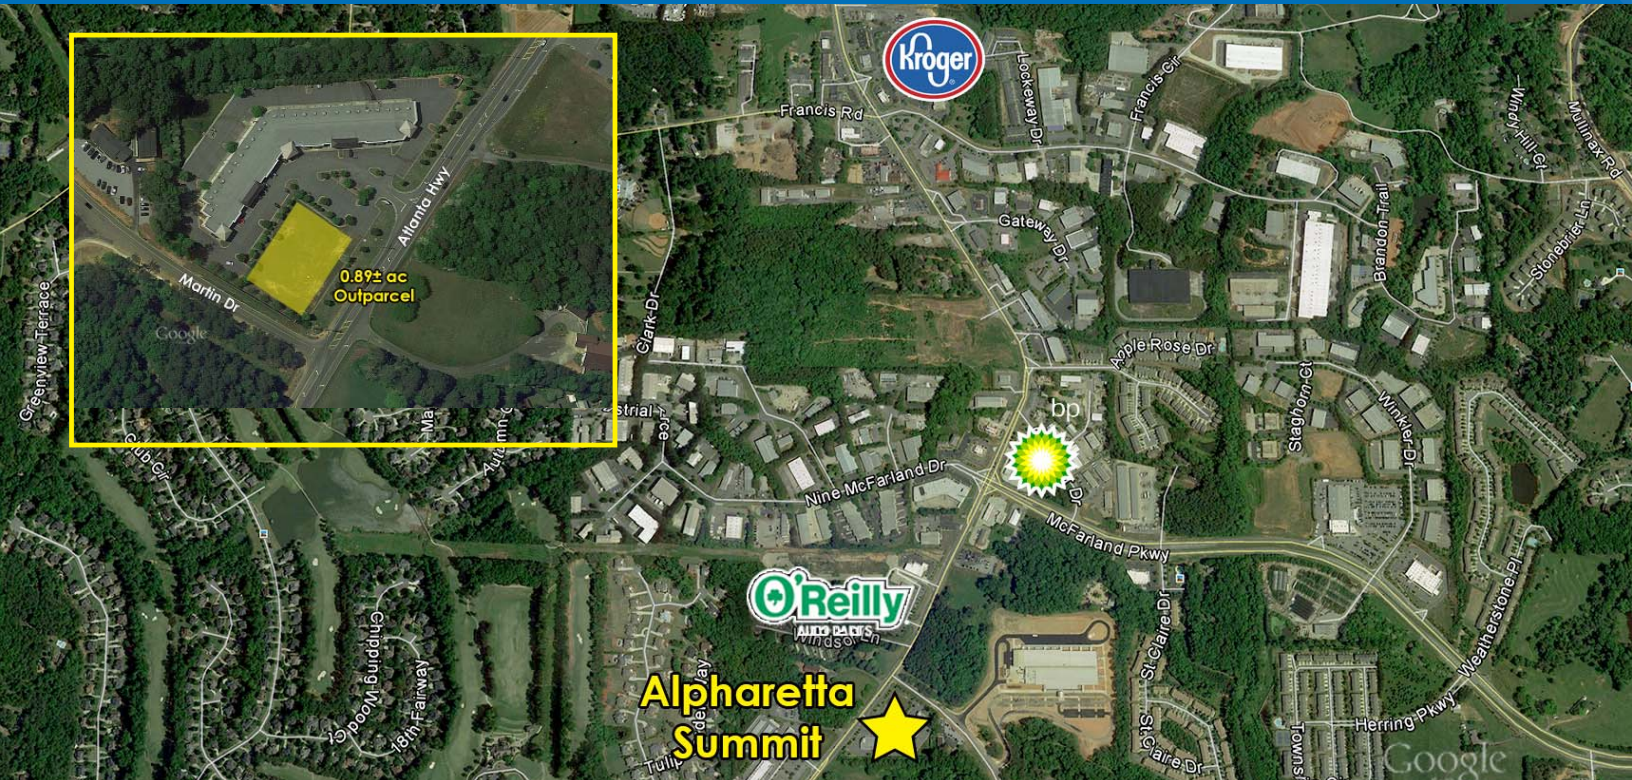

FOR SALE

0.89± AC. OUTPARCEL - ALPHARETTA SUMMIT

6225 ATLANTA HIGHWAY, ALPHARETTA, GA 30004

Property Details

- 0.89± acre outparcel to Alpharetta Summit, located just south of McFarland Parkway on Atlanta Highway in Alpharetta
- Zoned CBD
- Excellent visibility
- Atlanta Highway frontage
- 22,800 cars per day on Atlanta Highway
21,000 cars per day on McFarland Pkwy
- Priced at \$550,000