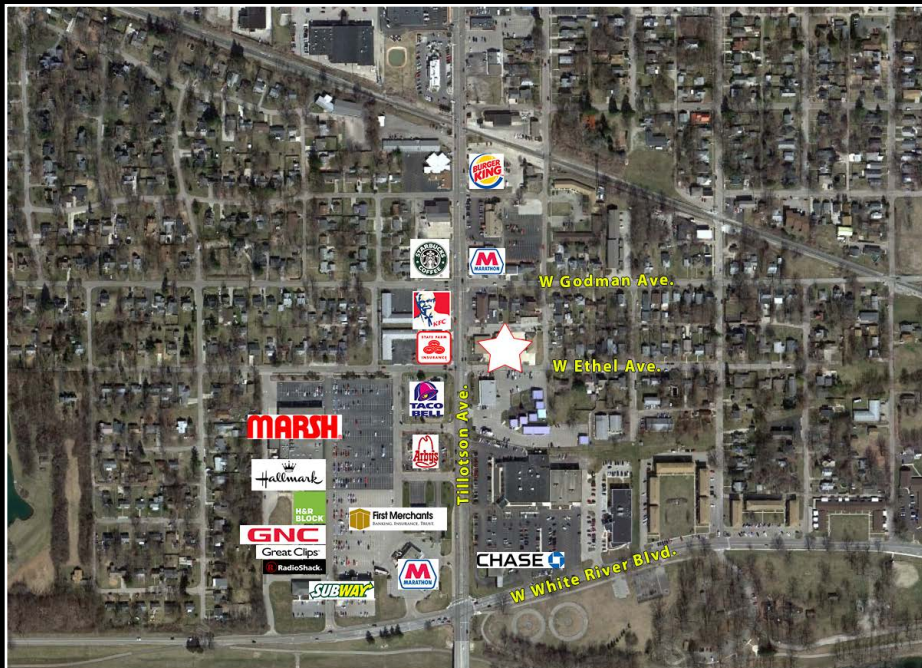

## Details:

- Available for \$8/SF
- 1,700 SF office space
- Industrial Gross Lease
- 5 treatment rooms
- 3 bathrooms
- Lab and X-Ray rooms
- 300 SF shared common waiting area
- Located just south of Ball State Univ.