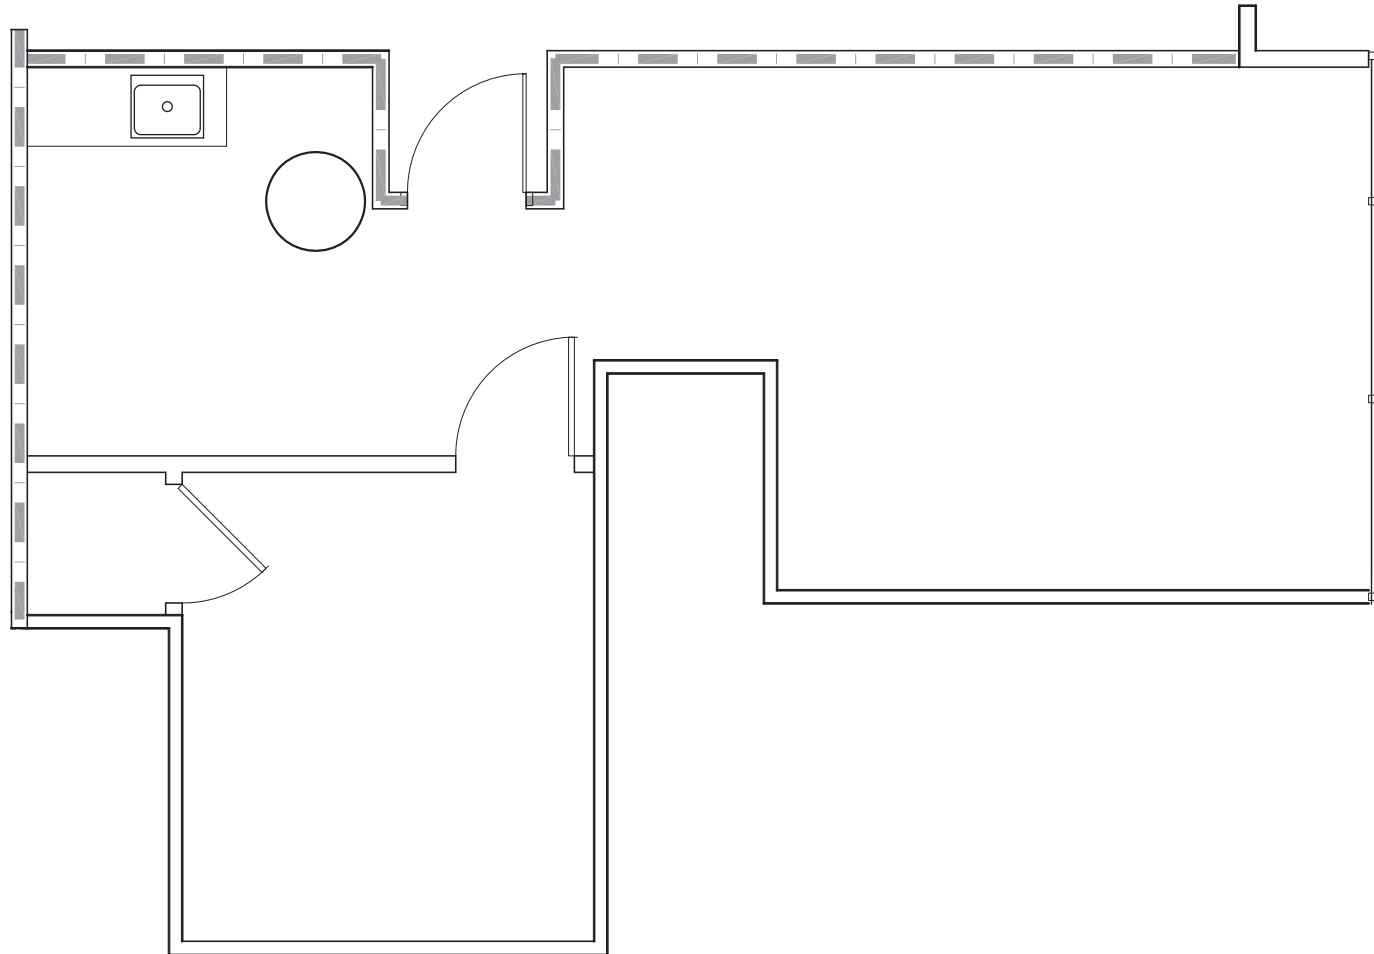

One Harbour Place

777 S. Harbour Island Blvd.

Tampa, Florida 33602

Suite 128

547 rsf

Lisa Coulter

(813) 876-7000

Disclaimer: The above floor plan is not to scale.
The available space shown is believed to be correct but is subject to change.