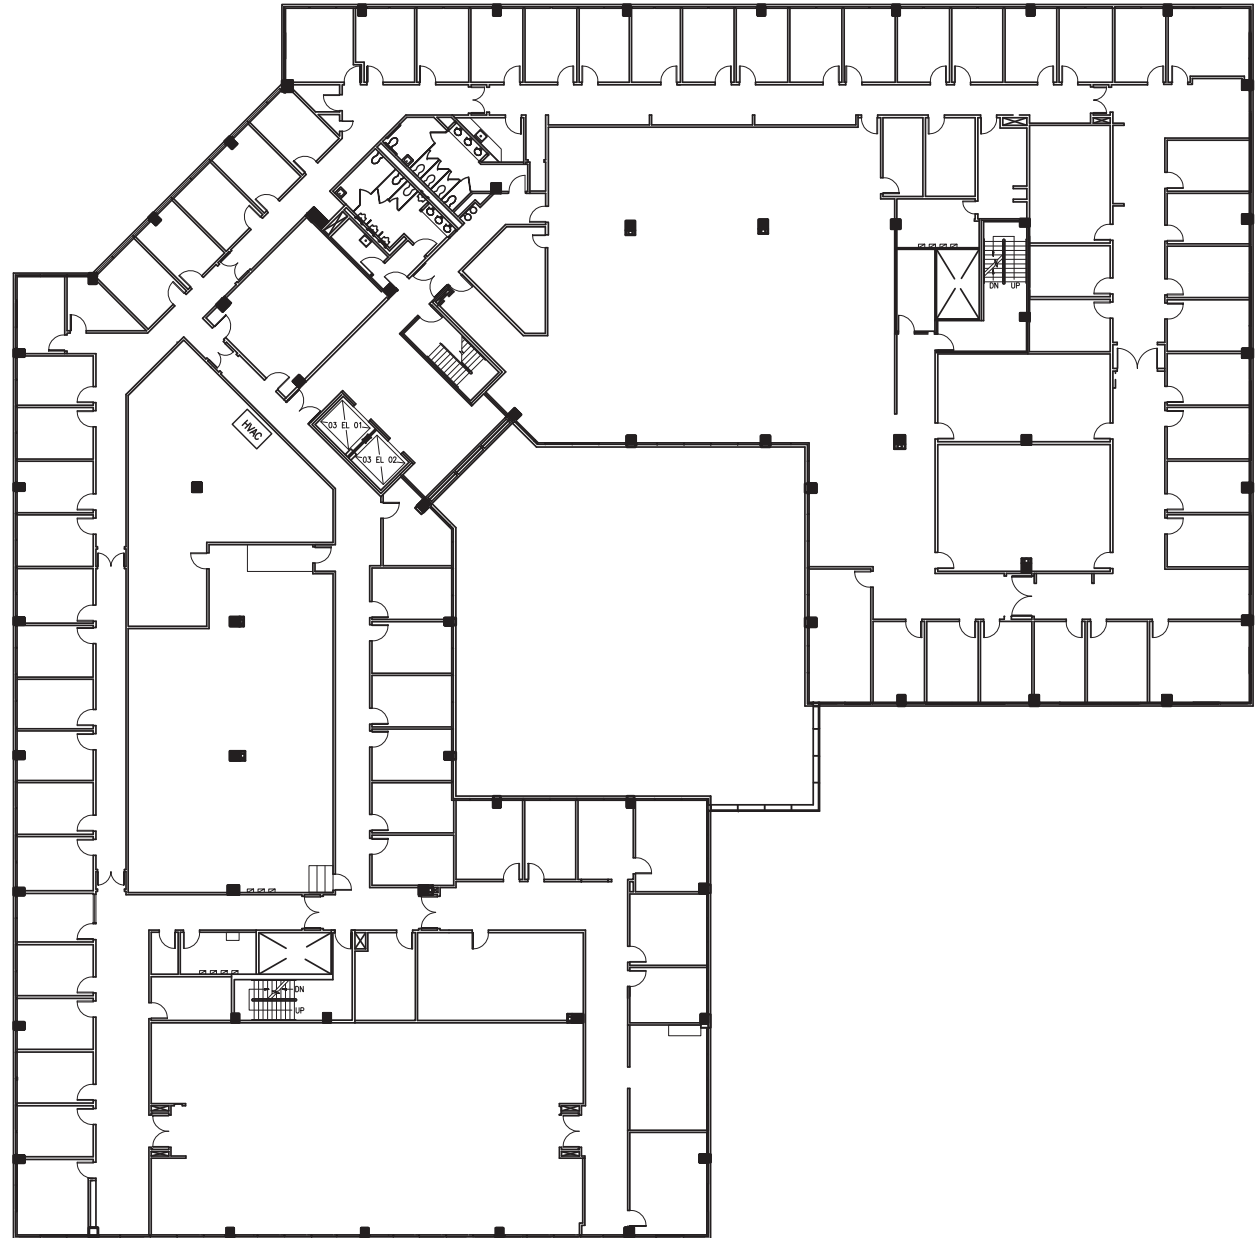

Pavilion

at Tampa Bay Park
3405 W. Dr. M.L. King Blvd
Tampa, Florida 33607

Suite 300
38,568 SF

Available July 2019

Laurie Alden
(813) 876-7000

Disclaimer: The above floor plan is not to scale.
The available space shown is believed to be correct but is subject to change.