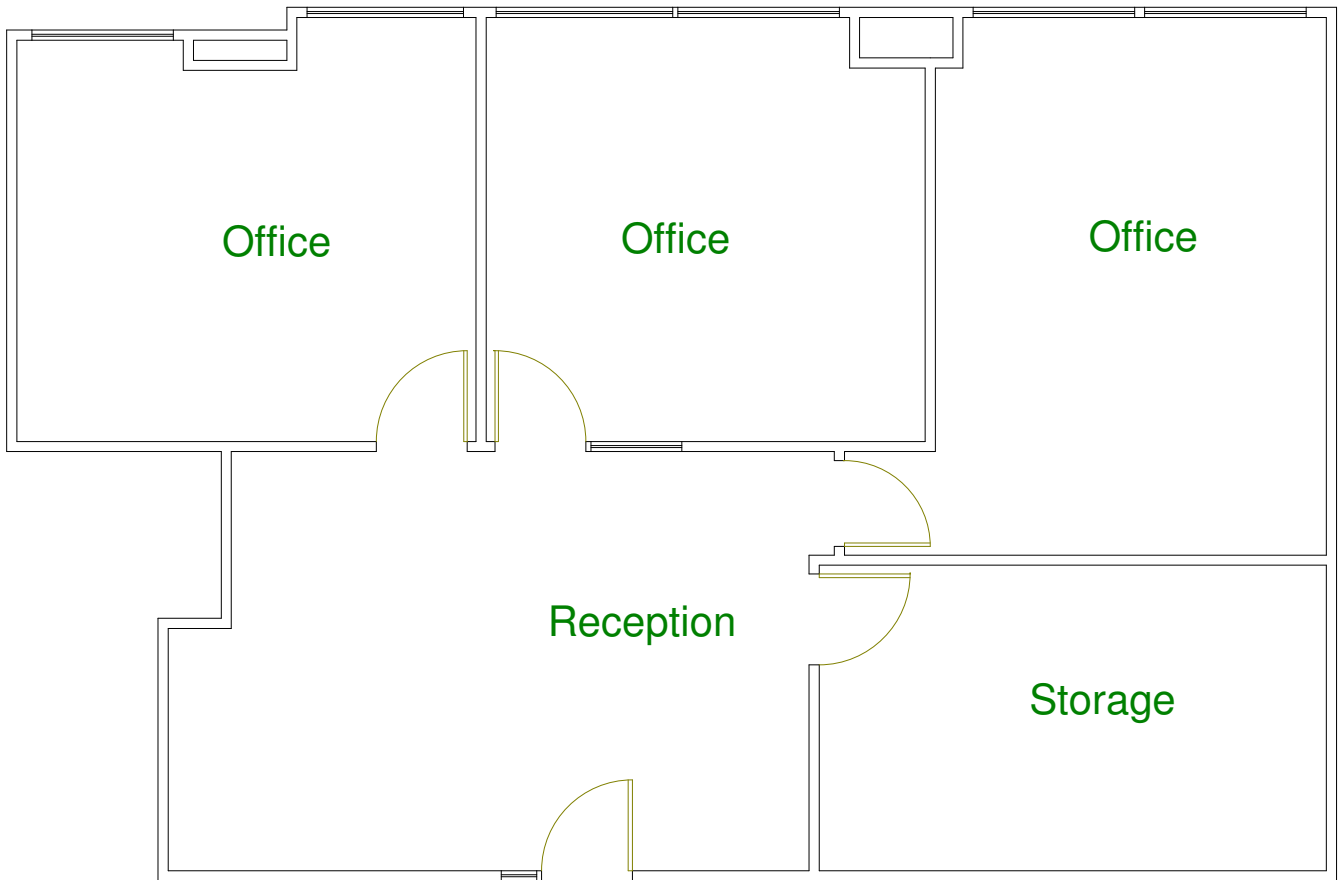

Arapahoe Plaza  
 7600 E Arapahoe Rd | Centennial, CO 80112

*DIMENSIONS AND LAYOUT MAY VARY FROM ACTUAL BUILD OUT.*

Suite	SF	Base Rent	Monthly Rent	Annual Increase	Lease Type
310	1,298	\$14.00 - \$16.00	\$1,514 - \$1,731	\$0.50	Full Service