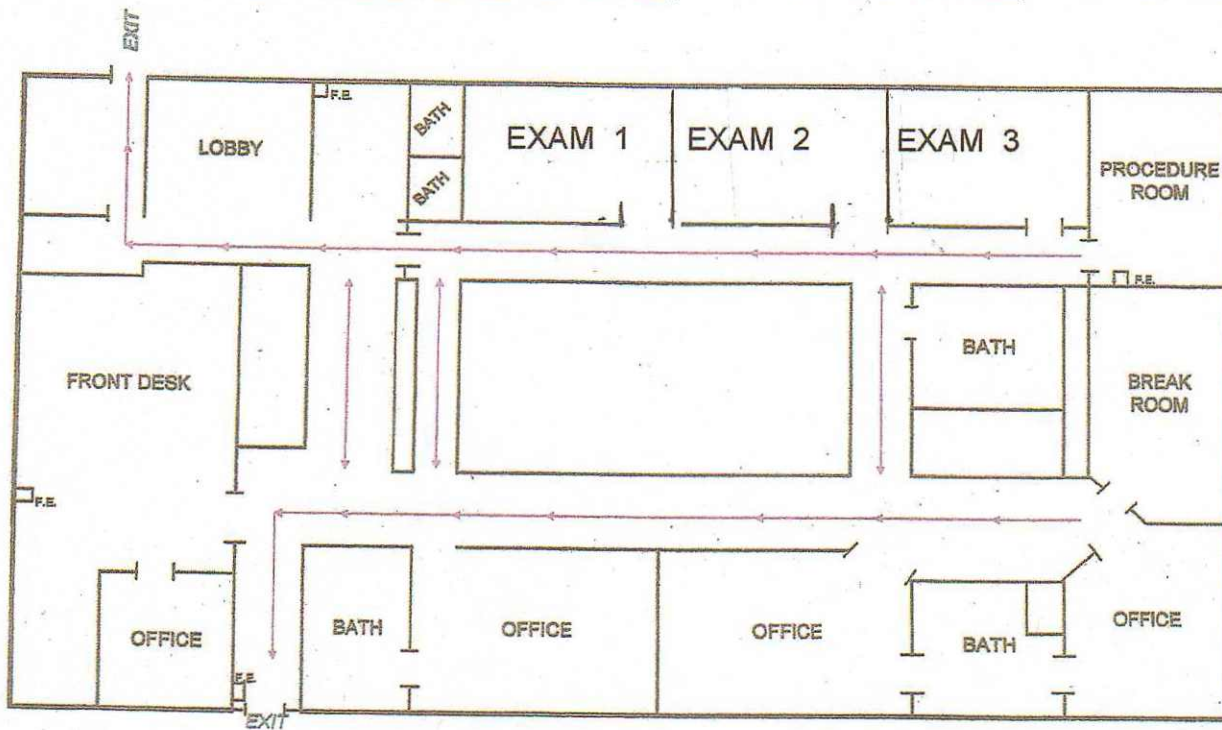

MEDICAL OFFICE SUITE FOR LEASE  
1301 MEDICAL DRIVE, FAYETTEVILLE, NC 28304

3,000 SQ.FT.