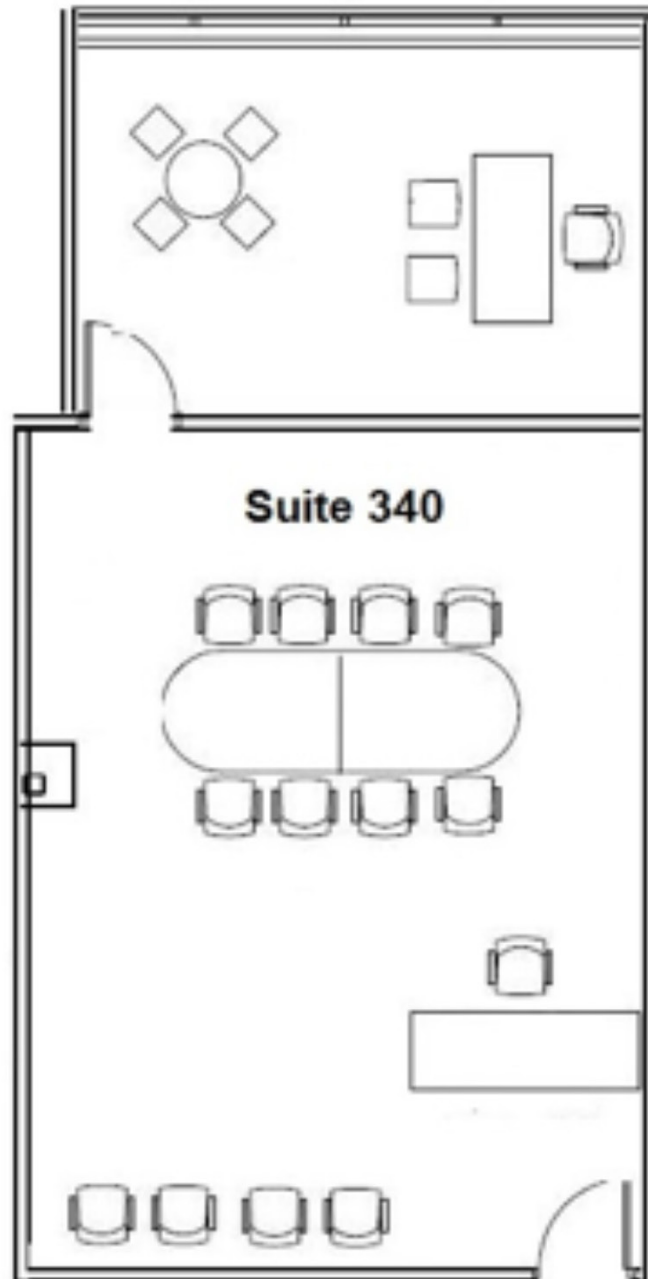

1733 Park Street

NAPERVILLE | ILLINOIS

Suite 340 | 920 SF

FURNITURE IS CONCEPTUAL

Patrick Kiefer
630 693 0670
pkiefer@hiffman.com

NAIHiffman

Ryan Maher
630 693 0677
rmaher@hiffman.com