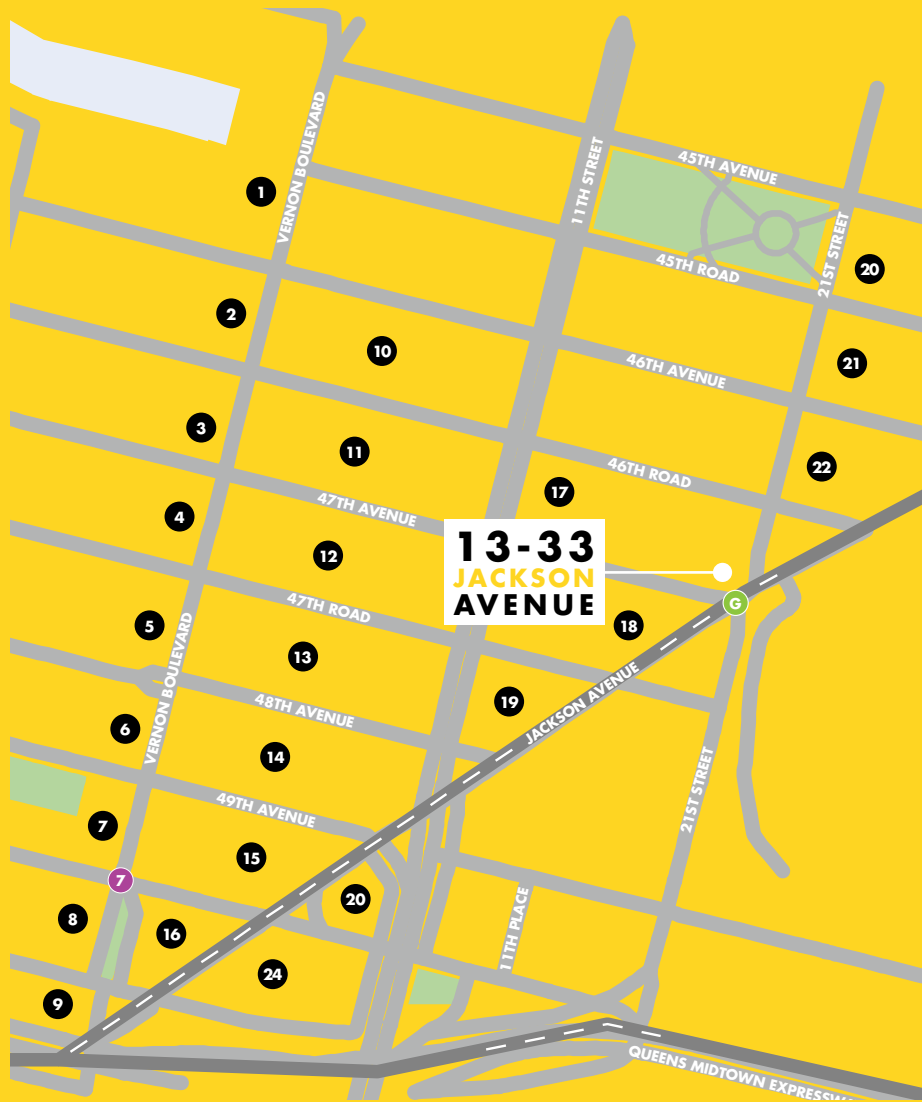

JAMES  ABBEY
• REAL ESTATE •

13-33
JACKSON
AVENUE

LONG ISLAND CITY
QUEENS, NY

SPACE DETAILS

LOCATION

Corner of Jackson Avenue and 21st Street

SPACE

Ground Floor - 750 SF

FRONTAGE

35 FT on Jackson Avenue

POSSESSION

Immediate

TERM

Negotiable

NEIGHBORS

Sweet Chick, Petey's Burger, Pizza Al Forno, Gutter LIC, Fifth Hammer Brewery, Gantry, Matted, Manducatis Rustica, Corner Bistro, LIC Bar, Mu Ramen, MoMa PS1, and M. Wells Dinette

COMMENTS

Space is directly above entrance to the  Train and three blocks to the Vernon Boulevard Jackson Avenue  subway station.

AREA NEIGHBORS

- 1**
LIC Flea & Food
City Vet
LIC Bar
- 2**
Rockaway Brewing Company
- 3**
UPS
Matted
Sweet Chick
Murasaki Sushi
Petey's Burger
- 4**
Kitchen Plus More
Gantry Bar
Blend
Woodbines
Halstead Property
Corner Bistro
- 5**
Just Things
Verizon
Sushi Daizen
Modern Spaces
Nest Seekers
QCute Nails
Bella Via Restaurant
- 6**
LIC Veterinary Center
Vernon Grille
- 7**
Dunkin Donuts
Baskin Robins
Spokesman Cycle
Tuk Tuk
Something Sweet
Nu Look
UMD
- 8**
LIC Kids Gymnastics
Happy Dogs
Takumen
PJ Leahy's
Domaine Bar A Vins
Vernon Wine & Liquor
Momta Grocery
Tournesol

- 9**
Alewife
51st Street Bakery
Floresta
Bricktown Bagel
- 10**
Sink and Stones
My Treehouse
The Gutter Bar LIC
Fifth Hammer Brewery
Crossfit Gantry
- 11**
Pizza Al Forno
Manducatis Rustica
Gillman Construction
- 12**
Hunters Point Wine and Spirits
Outsect
Centro
- 13**
Tribeca Pediatrics
Madera Cuban Grill
Vernon Yee's Market
Douglas Elliman
Into White Dental Arts
Spice
- 14**
Slice
Li Blue Nail Spa
Vernon Blvd Pharmacy Inc
Dominie's Hoek
Bareburger
Sweetleaf
Creek & Cave
- 15**
Desi Bowl
T-Mobile
Pay-O-Matic
Dorian Cafe
Chase
Evergreen Cleaners
- 16**
Cafe Henri
Jackson Eatery
Pro Health Dental