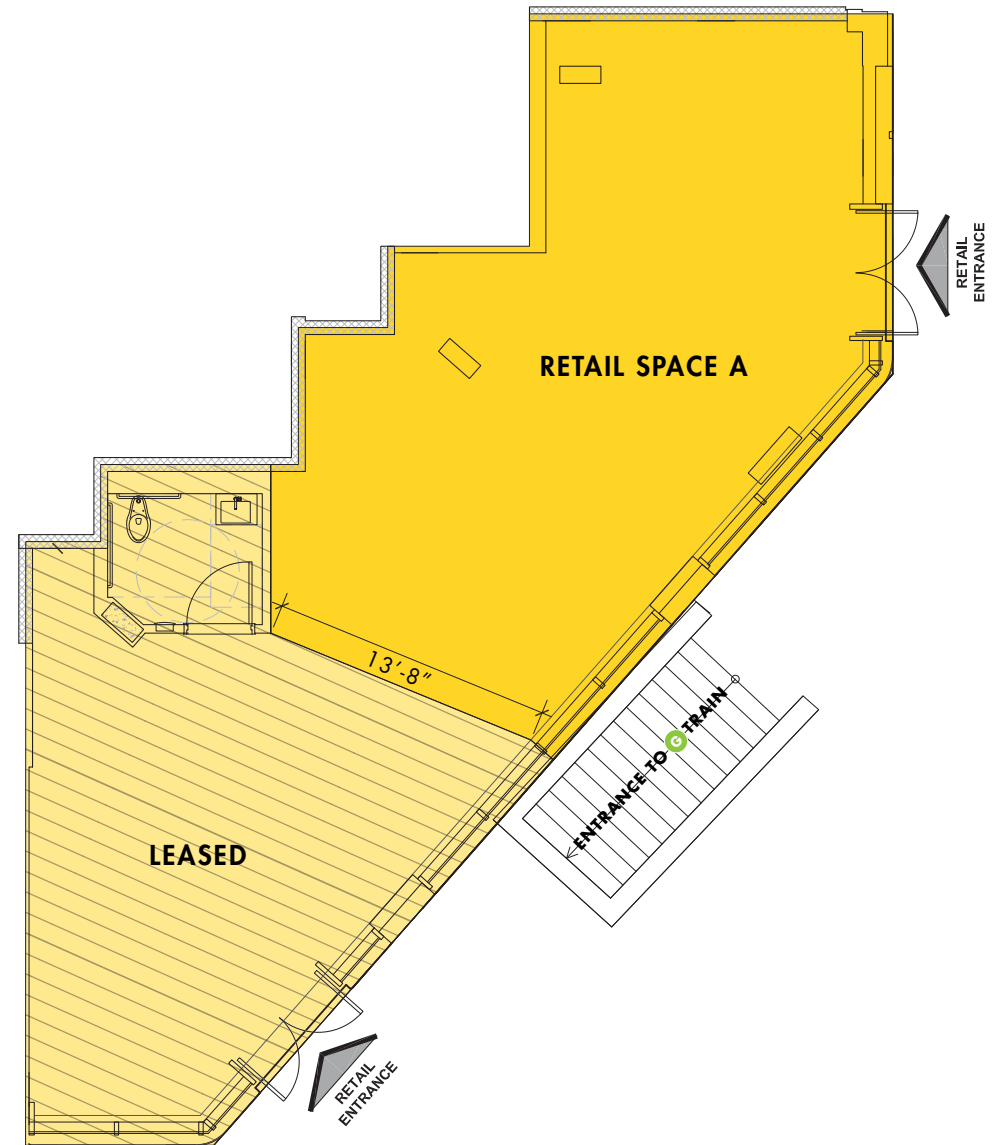

SPACE DETAILS

LOCATION

Corner of Jackson Avenue and 21st Street

SPACE

Ground Floor - 750 SF

FRONTAGE

35 FT on Jackson Avenue

POSSESSION

Immediate

TERM

Negotiable

NEIGHBORS

Sweet Chick, Petey's Burger, Pizza Al Forno, Gutter LIC, Fifth Hammer Brewery, Gantry, Matted, Manducatis Rustica, Corner Bistro, LIC Bar, Mu Ramen, MoMa PS1, and M. Wells Dinette

COMMENTS

Space is directly above entrance to the Train and three blocks to the Vernon Boulevard Jackson Avenue subway station.