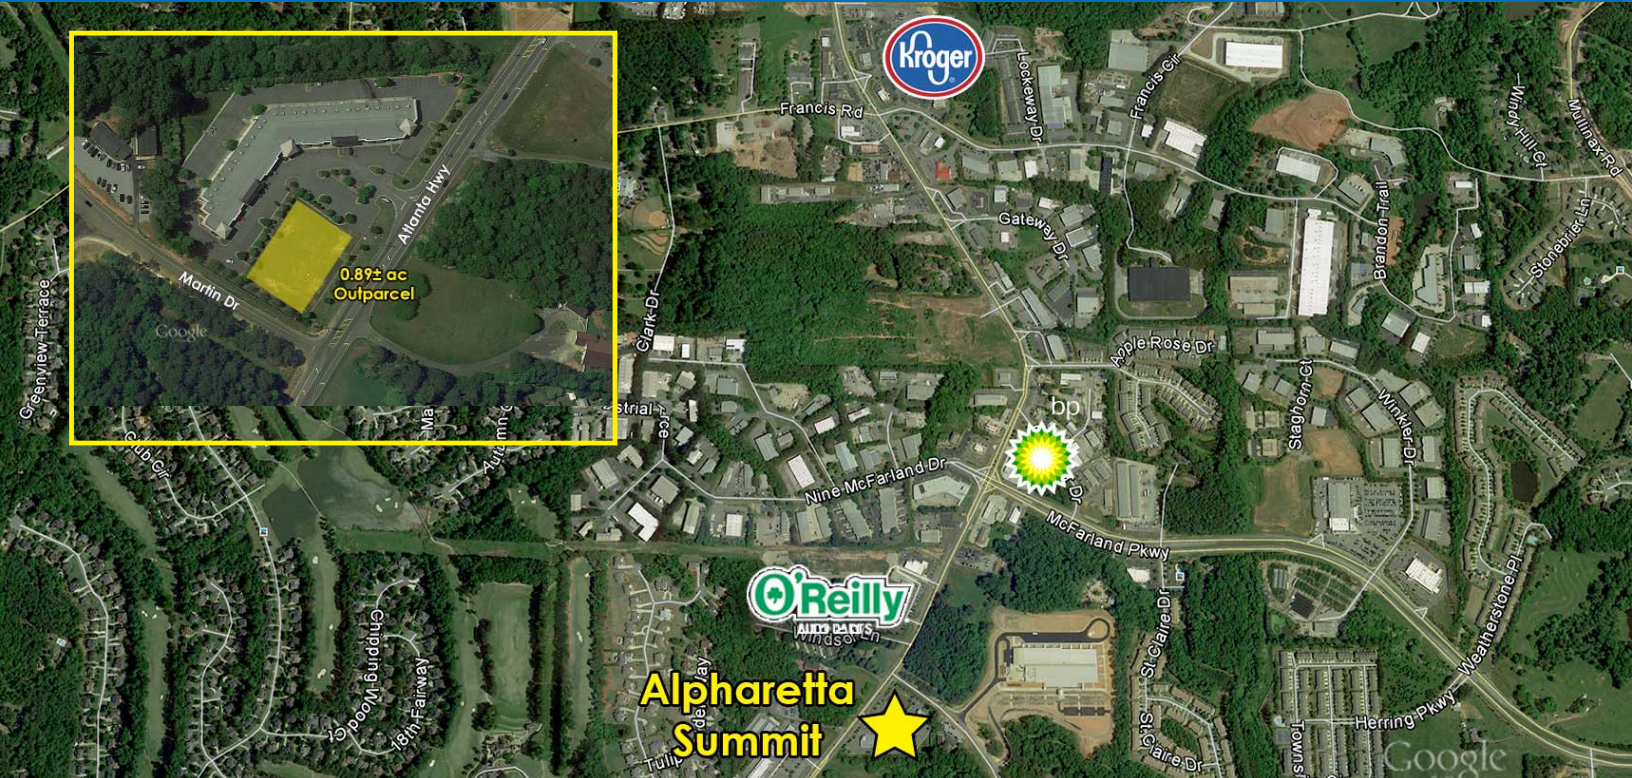

FOR SALE

0.89± AC. OUTPARCEL - ALPHARETTA SUMMIT

6225 ATLANTA HIGHWAY, ALPHARETTA, GA 30004

Property Details

- 0.89± acre outparcel to Alpharetta Summit, located just south of McFarland Parkway on Atlanta Highway in Alpharetta
- Zoned CBD
- Excellent visibility
- Atlanta Highway frontage
- 22,800 cars per day on Atlanta Highway
21,000 cars per day on McFarland Pkwy
- Priced at \$550,000