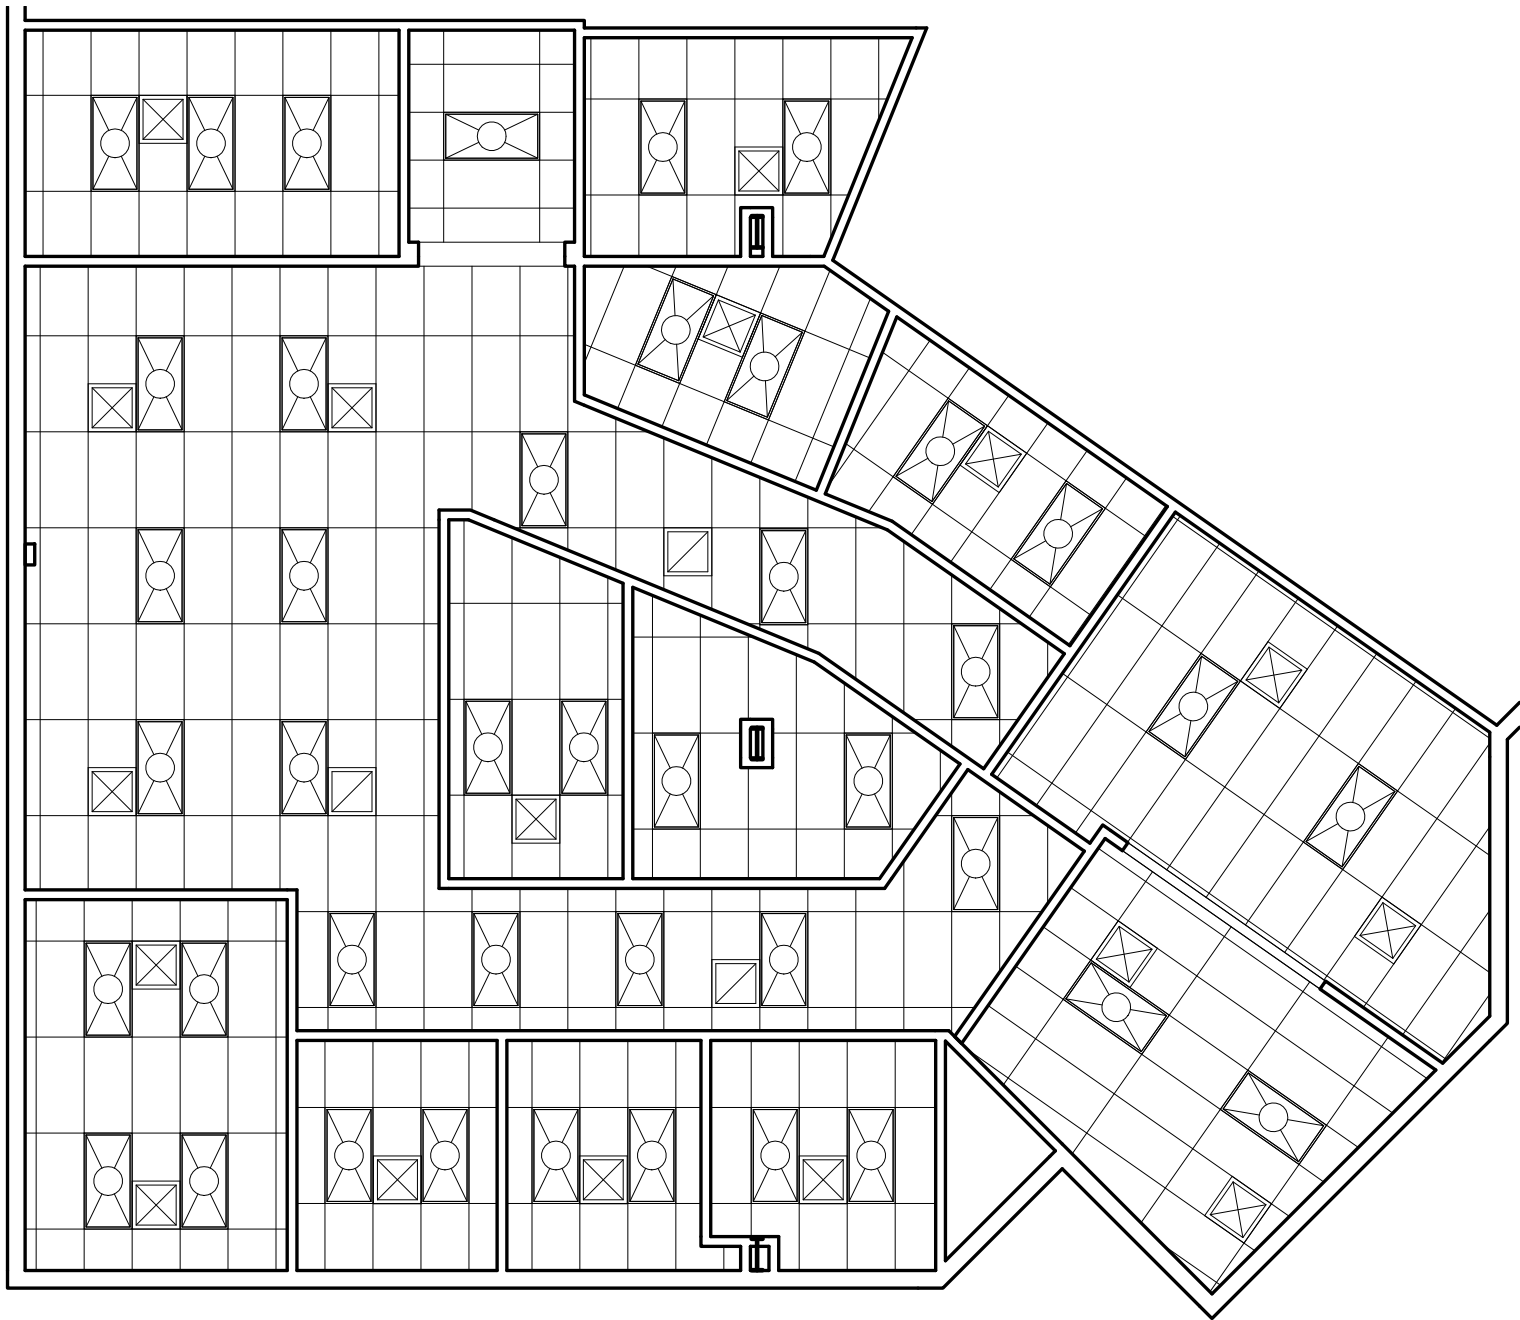

PLAN
NORTH

Tech Center	14016	A1
Suite 101	03.24.2014	
2931 N Tenanya Way		jawa studio architecture • interior design 702.598.1723
Floor Plan		

PLAN
NORTH

Tech Center	14016	 A2 architecture + interior design 702.598.1723
Suite 101	03.24.2014	
2931 N Tenanya Way		Electrical Plan