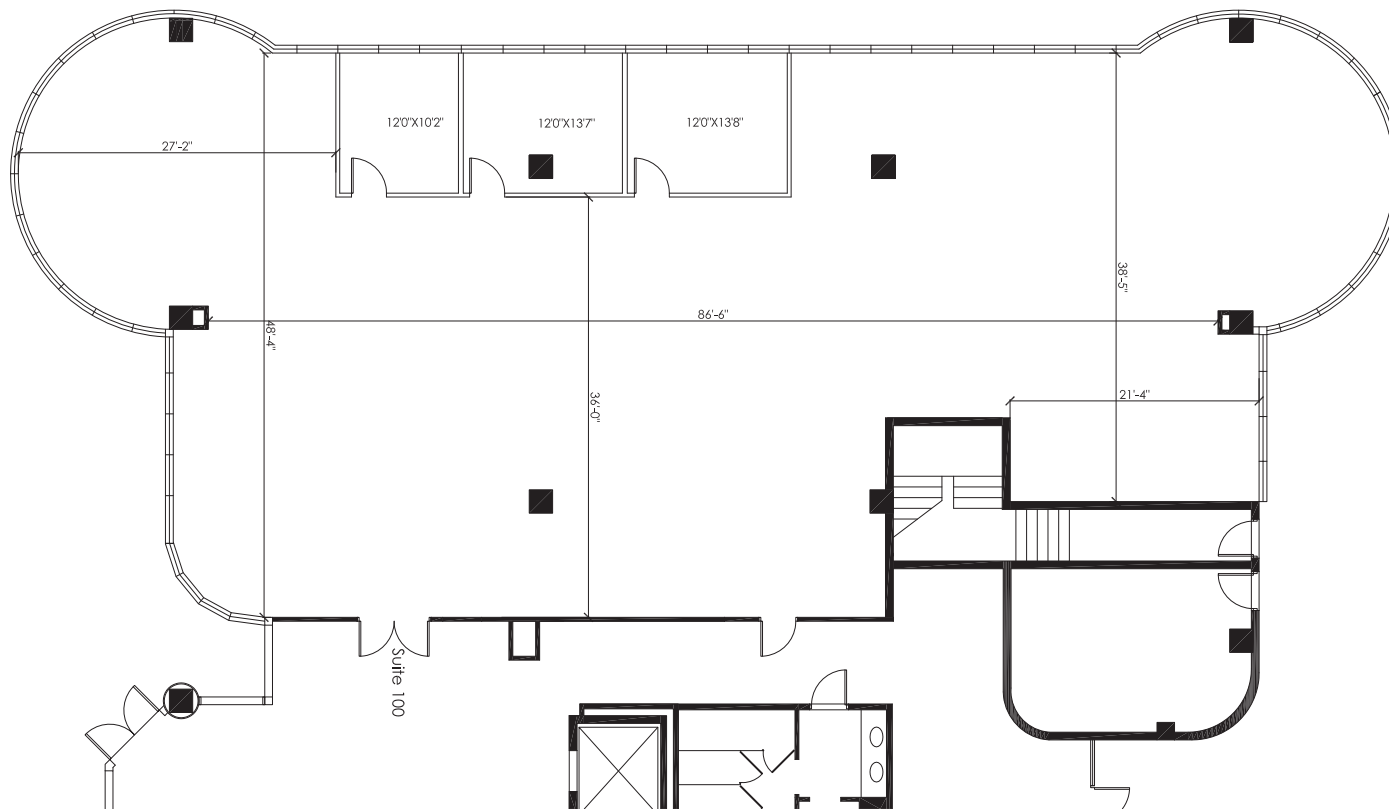

5835

BLUE LAGOON DRIVE

OFFICE SPACE FOR LEASE IN THE PRESTIGIOUS WATERFORD AT BLUE LAGOON

SUITE 100 | 5,580 SF

Key Plan