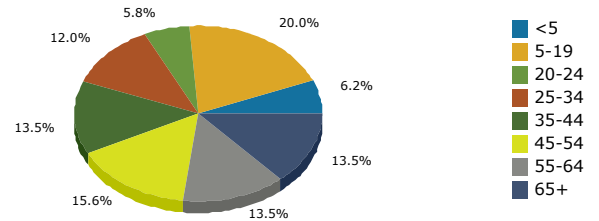

2013 Home Value

2013-2018 Annual Growth Rate

Household Income

Source: U.S. Census Bureau, Census 2010 Summary File 1. Esri forecasts for 2013 and 2018.

Graphic Profile

0 Wiltshire Road
Drive Time: 30 minutes

Prepared by Gillian Greenfield
Latitude: 39.36313
Longitude: -77.869176

2013 Population by Race

2013 Percent Hispanic Origin: 5.2%

2013 Population by Age

Households

2013 Home Value

2013-2018 Annual Growth Rate