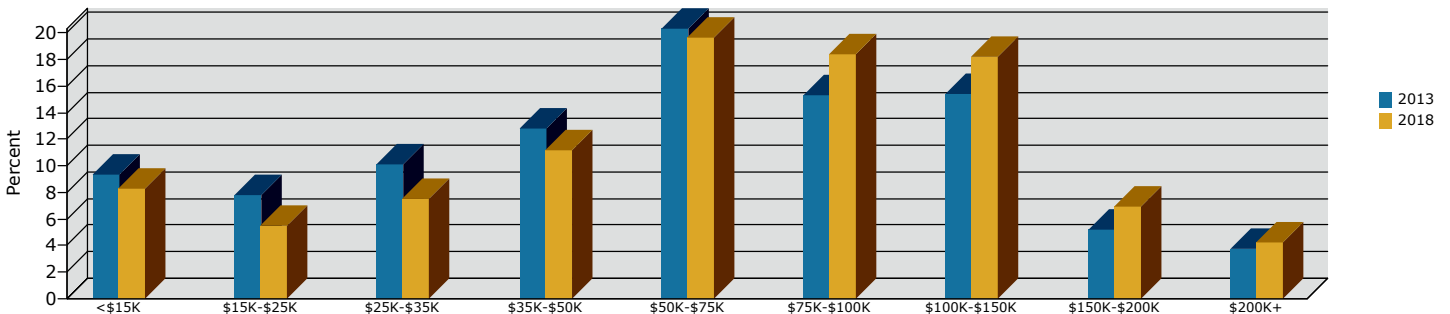

Prepared by Gillian Greenfield
Latitude: 39.36313
Longitude: -77.869176

2013 Population by Race

2013 Percent Hispanic Origin: 5.2%

2013 Population by Age

Households

2013 Home Value

2013-2018 Annual Growth Rate

Household Income

Source: U.S. Census Bureau, Census 2010 Summary File 1. Esri forecasts for 2013 and 2018.

Graphic Profile

0 Wiltshire Road
Drive Time: 45 minutes

Prepared by Gillian Greenfield
Latitude: 39.36313
Longitude: -77.869176