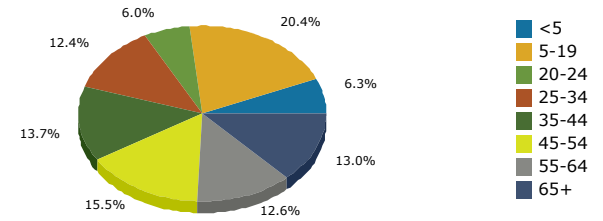

Prepared by Gillian Greenfield
Latitude: 39.36313
Longitude: -77.869176

2013 Population by Race

2013 Percent Hispanic Origin: 5.2%

2013 Population by Age

Households

2013 Home Value

2013-2018 Annual Growth Rate

Household Income

Source: U.S. Census Bureau, Census 2010 Summary File 1. Esri forecasts for 2013 and 2018.

Graphic Profile

0 Wiltshire Road
Drive Time: 45 minutes

Prepared by Gillian Greenfield
Latitude: 39.36313
Longitude: -77.869176

2013 Population by Race

2013 Percent Hispanic Origin: 8.1%

2013 Population by Age

Households

2013 Home Value

2013-2018 Annual Growth Rate

Household Income

Source: U.S. Census Bureau, Census 2010 Summary File 1. Esri forecasts for 2013 and 2018.