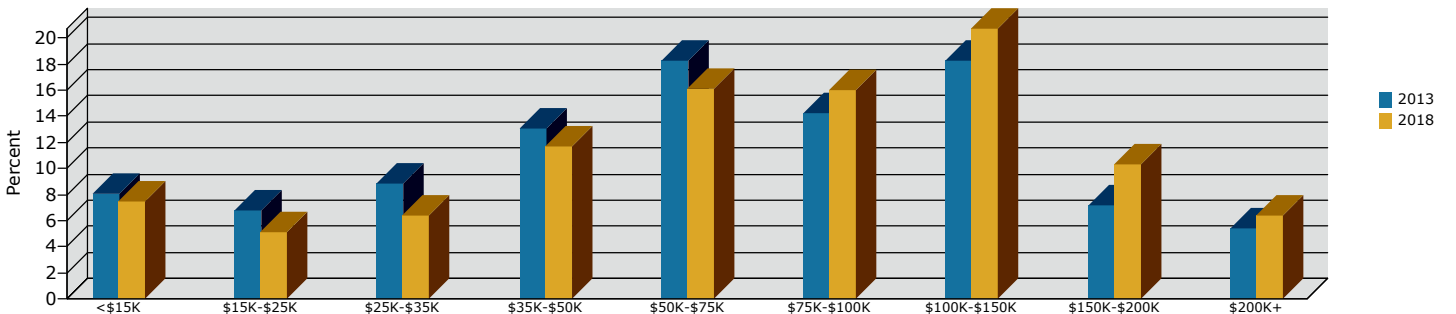

2013 Population by Race

2013 Percent Hispanic Origin: 8.1%

2013 Population by Age

Households

2013 Home Value

2013-2018 Annual Growth Rate

Household Income

Source: U.S. Census Bureau, Census 2010 Summary File 1. Esri forecasts for 2013 and 2018.