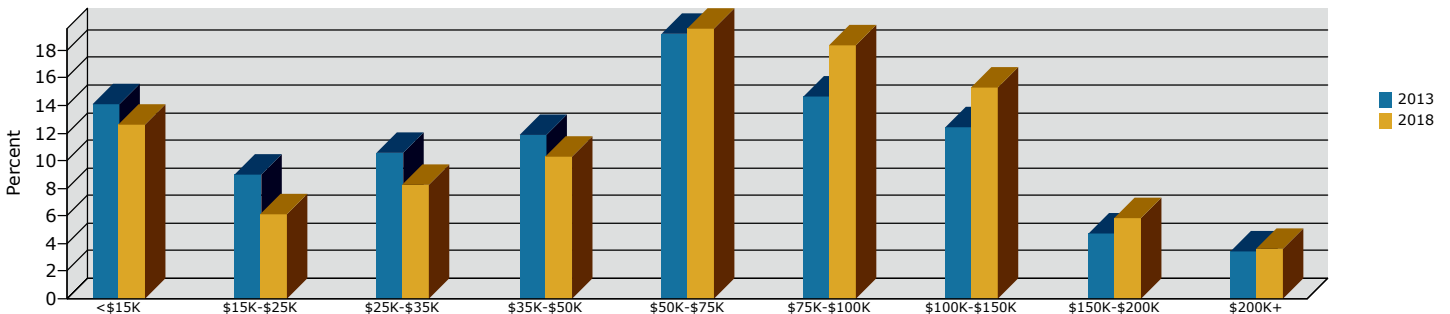

Household Income

Source: U.S. Census Bureau, Census 2010 Summary File 1. Esri forecasts for 2013 and 2018.