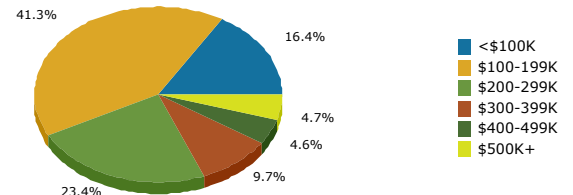

2013 Home Value