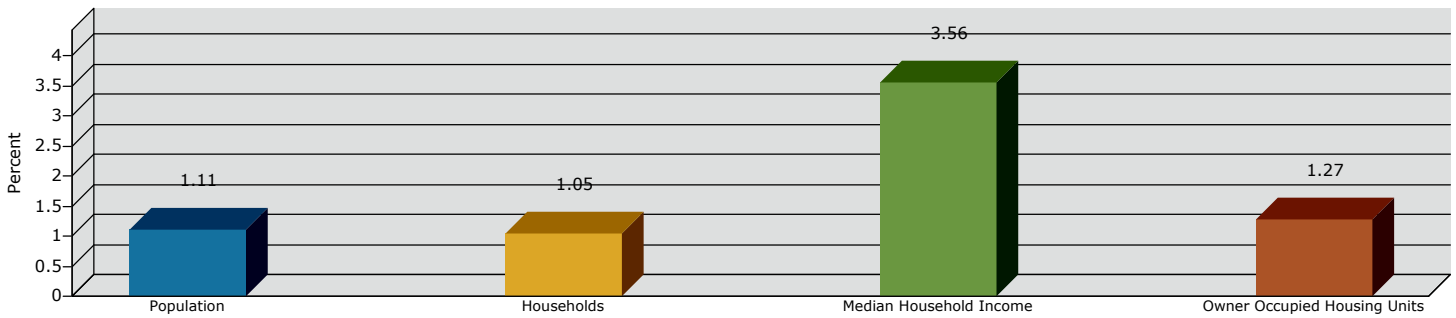

Prepared by Gillian Greenfield
Latitude: 39.36313
Longitude: -77.869176

2013 Population by Race

2013 Percent Hispanic Origin: 5.2%

2013 Population by Age

Households

2013 Home Value

2013-2018 Annual Growth Rate

Household Income

Source: U.S. Census Bureau, Census 2010 Summary File 1. Esri forecasts for 2013 and 2018.

Graphic Profile

0 Wiltshire Road
Drive Time: 45 minutes

Prepared by Gillian Greenfield
Latitude: 39.36313
Longitude: -77.869176