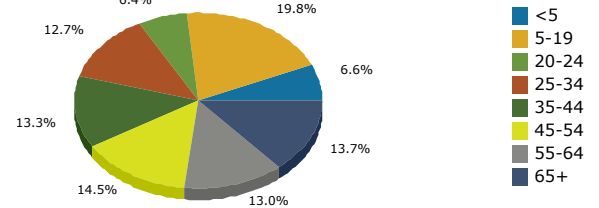

Graphic Profile

0 Wiltshire Road
Drive Time: 15 minutes

Prepared by Gillian Greenfield
Latitude: 39.36313
Longitude: -77.869176

2013 Population by Race

2013 Percent Hispanic Origin: 6.6%

Households

2013 Population by Age

Prepared by Gillian Greenfield
Latitude: 39.36313
Longitude: -77.869176

2013 Population by Race

2013 Percent Hispanic Origin: 5.2%

2013 Population by Age

Households

2013 Home Value

2013-2018 Annual Growth Rate