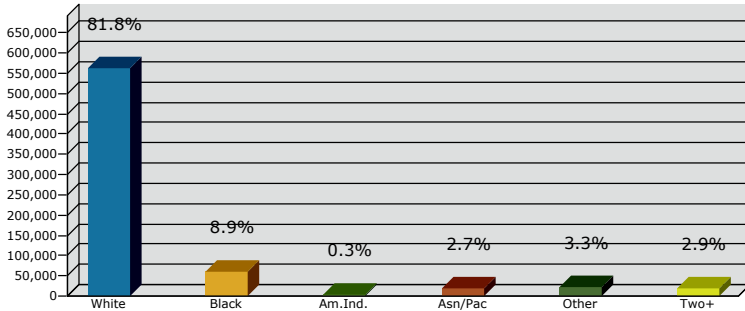

Household Income

Source: U.S. Census Bureau, Census 2010 Summary File 1. Esri forecasts for 2013 and 2018.

Graphic Profile

0 Wiltshire Road
Drive Time: 45 minutes

Prepared by Gillian Greenfield
Latitude: 39.36313
Longitude: -77.869176

2013 Population by Race

2013 Percent Hispanic Origin: 8.1%

2013 Population by Age

Households

2013 Home Value

2013-2018 Annual Growth Rate

Household Income

Source: U.S. Census Bureau, Census 2010 Summary File 1. Esri forecasts for 2013 and 2018.