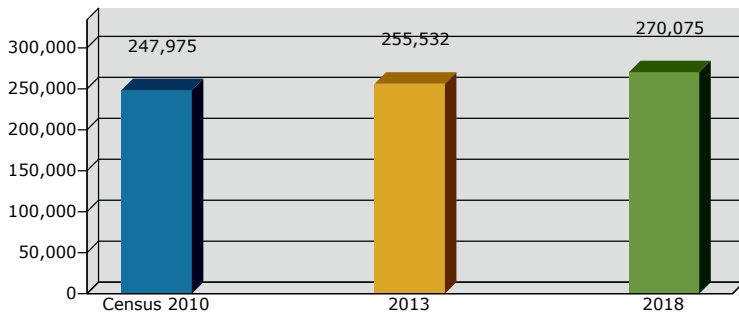

Household Income

Source: U.S. Census Bureau, Census 2010 Summary File 1. Esri forecasts for 2013 and 2018.

Graphic Profile

0 Wiltshire Road
Drive Time: 45 minutes

Prepared by Gillian Greenfield
Latitude: 39.36313
Longitude: -77.869176

2013 Population by Race

2013 Percent Hispanic Origin: 8.1%

2013 Population by Age

Households

2013 Home Value

2013-2018 Annual Growth Rate

Household Income

Source: U.S. Census Bureau, Census 2010 Summary File 1. Esri forecasts for 2013 and 2018.