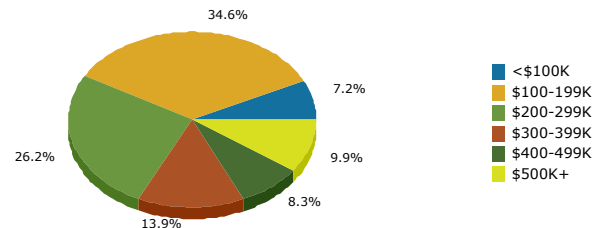

2013 Population by Race

2013 Percent Hispanic Origin: 8.1%

2013 Population by Age

Households

2013 Home Value

2013-2018 Annual Growth Rate

Household Income

Source: U.S. Census Bureau, Census 2010 Summary File 1. Esri forecasts for 2013 and 2018.