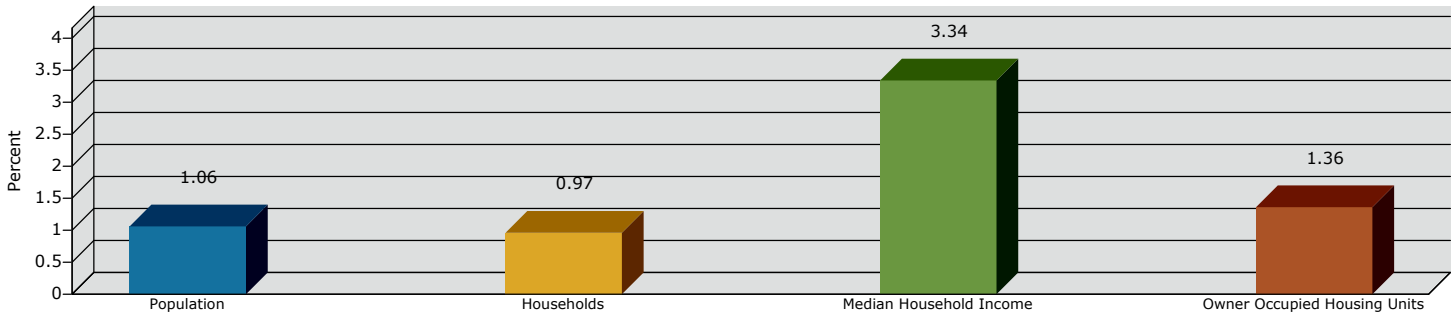

2013-2018 Annual Growth Rate