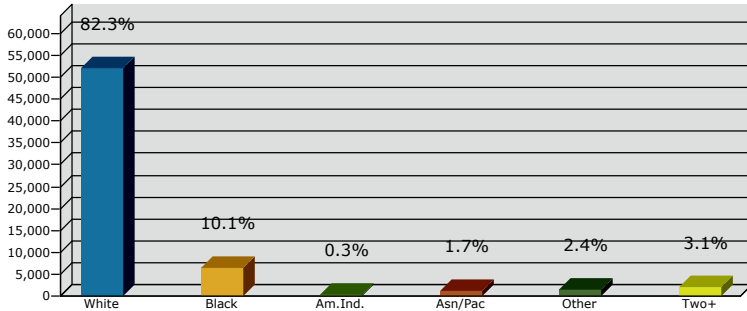

Graphic Profile

0 Wiltshire Road
Drive Time: 15 minutes

Prepared by Gillian Greenfield
Latitude: 39.36313
Longitude: -77.869176

2013 Population by Race

2013 Percent Hispanic Origin: 6.6%

Households

2013 Population by Age