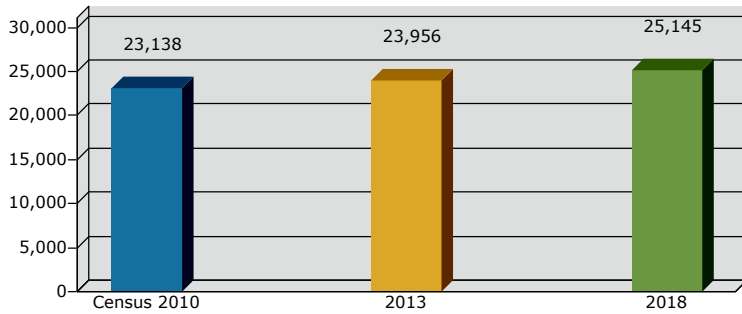

Graphic Profile

0 Wiltshire Road
Drive Time: 15 minutes

Prepared by Gillian Greenfield
Latitude: 39.36313
Longitude: -77.869176

2013 Population by Race

2013 Percent Hispanic Origin: 6.6%

Households

2013 Population by Age

2013 Home Value

2013-2018 Annual Growth Rate

Household Income

Source: U.S. Census Bureau, Census 2010 Summary File 1. Esri forecasts for 2013 and 2018.

Graphic Profile

0 Wiltshire Road
Drive Time: 30 minutes

Prepared by Gillian Greenfield
Latitude: 39.36313
Longitude: -77.869176

2013 Population by Race

2013 Percent Hispanic Origin: 5.2%

2013 Population by Age

Households

2013 Home Value

2013-2018 Annual Growth Rate