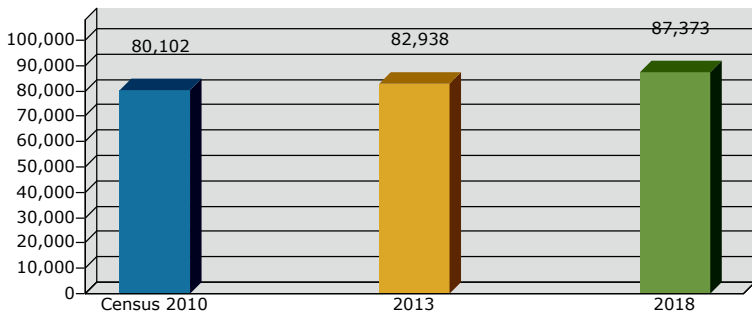

Prepared by Gillian Greenfield
Latitude: 39.36313
Longitude: -77.869176

2013 Population by Race

2013 Percent Hispanic Origin: 5.2%

2013 Population by Age

Households

2013 Home Value

2013-2018 Annual Growth Rate

Household Income

Source: U.S. Census Bureau, Census 2010 Summary File 1. Esri forecasts for 2013 and 2018.

Graphic Profile

0 Wiltshire Road
Drive Time: 45 minutes

Prepared by Gillian Greenfield
Latitude: 39.36313
Longitude: -77.869176