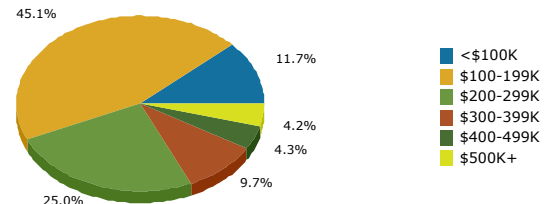

Prepared by Gillian Greenfield
Latitude: 39.36313
Longitude: -77.869176

2013 Population by Race

2013 Percent Hispanic Origin: 5.2%

2013 Population by Age

Households

2013 Home Value

2013-2018 Annual Growth Rate

Household Income

Source: U.S. Census Bureau, Census 2010 Summary File 1. Esri forecasts for 2013 and 2018.

Graphic Profile

0 Wiltshire Road
Drive Time: 45 minutes

Prepared by Gillian Greenfield
Latitude: 39.36313
Longitude: -77.869176