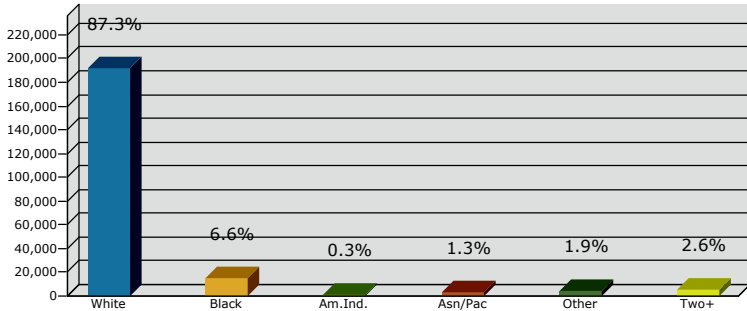

2013 Home Value

2013-2018 Annual Growth Rate

Household Income

Source: U.S. Census Bureau, Census 2010 Summary File 1. Esri forecasts for 2013 and 2018.

Graphic Profile

0 Wiltshire Road
Drive Time: 30 minutes

Prepared by Gillian Greenfield
Latitude: 39.36313
Longitude: -77.869176

2013 Population by Race

2013 Percent Hispanic Origin: 5.2%

2013 Population by Age

Households

2013 Home Value

2013-2018 Annual Growth Rate