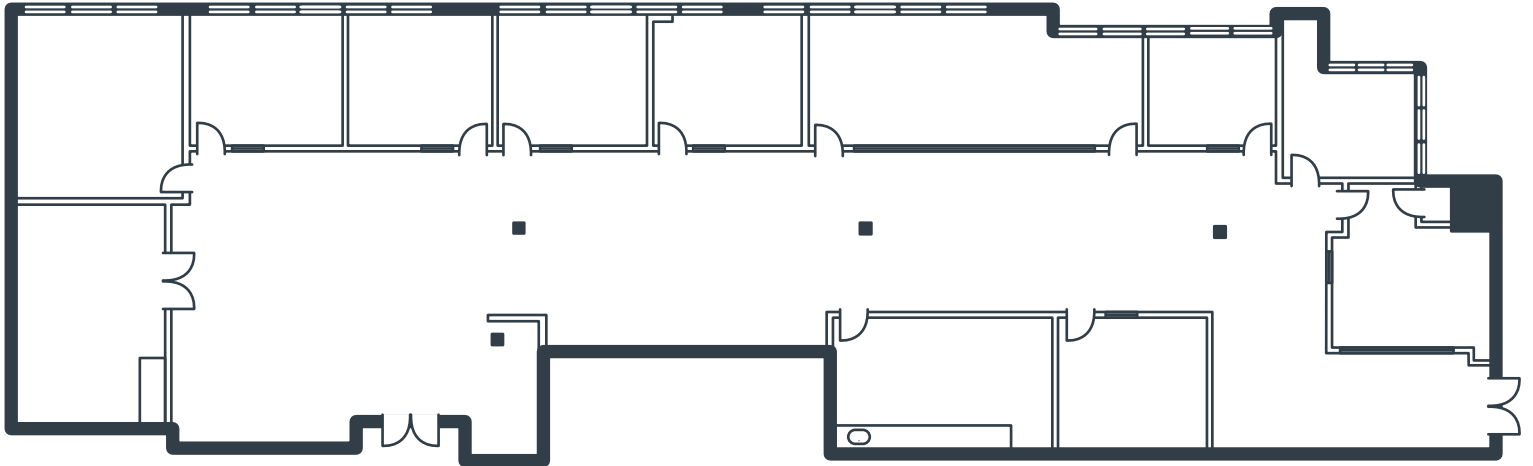

SPECTRUM POINTE  
2 South Pointe Dr., Suites 125 & 130  
Lake Forest, CA

5,373 Square Feet  
\$2.10 RSF/MO  
Full Service Gross

### Notes:

- Reception
- 7 Window Offices
- 3 Interior Offices
- Conference Room
- Kitchen
- Storage Closet
- Large Open Work Area
- Part of a Professionally Managed Business Park