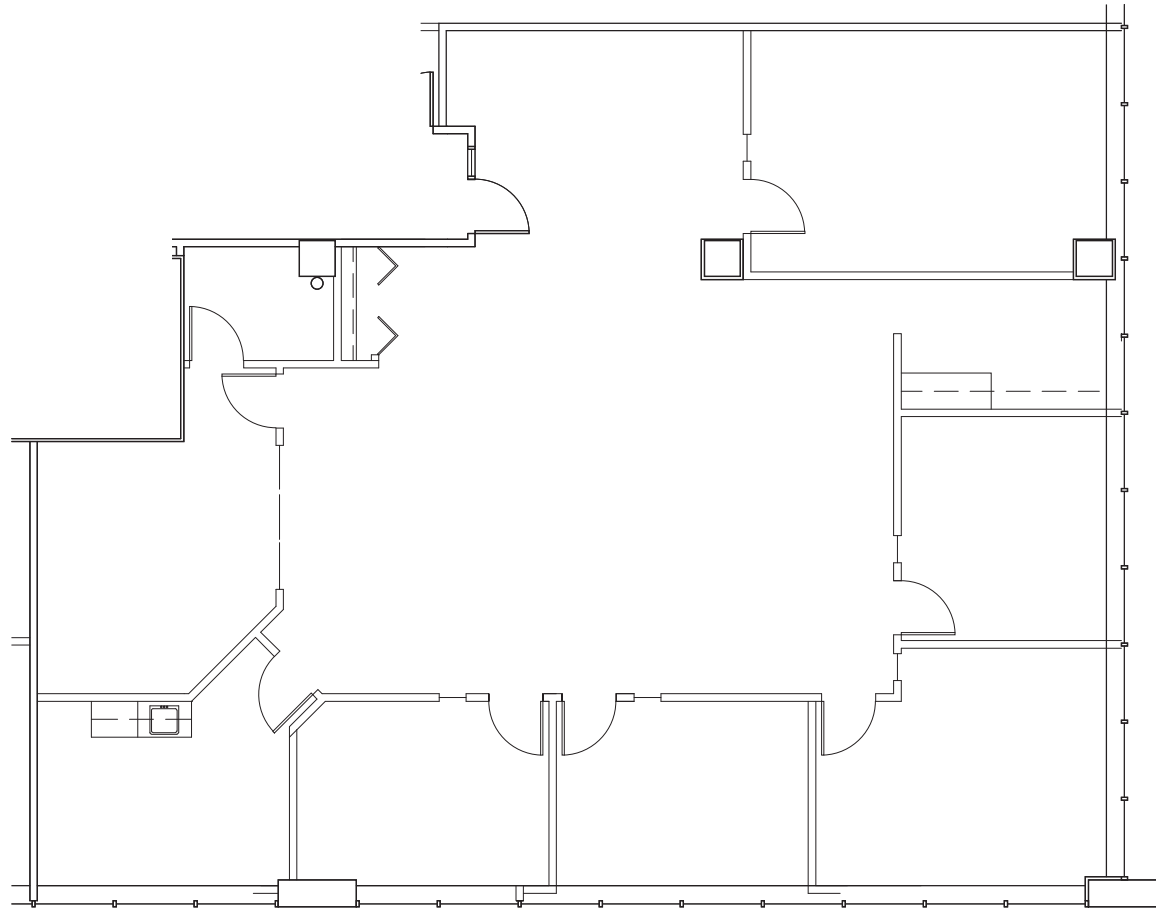

LOCATION KEY

SUITE: 405

AREA: 2,940 R.S.F.

MANAGED BY:

Hines

OWNED BY:

ICM
Realty Group LLC

LEASED BY: