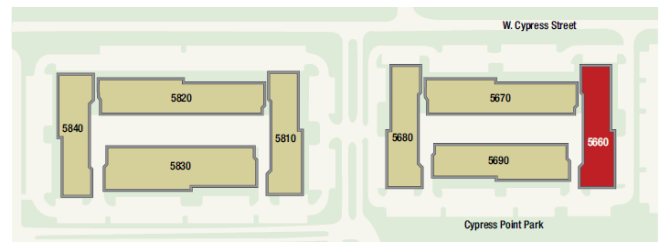

# Bay West

5660-5690 & 5810-5840 W. Cypress St., Tampa, FL

## Suite 5660 H 4,452 SF

Key Plan

Site Plan