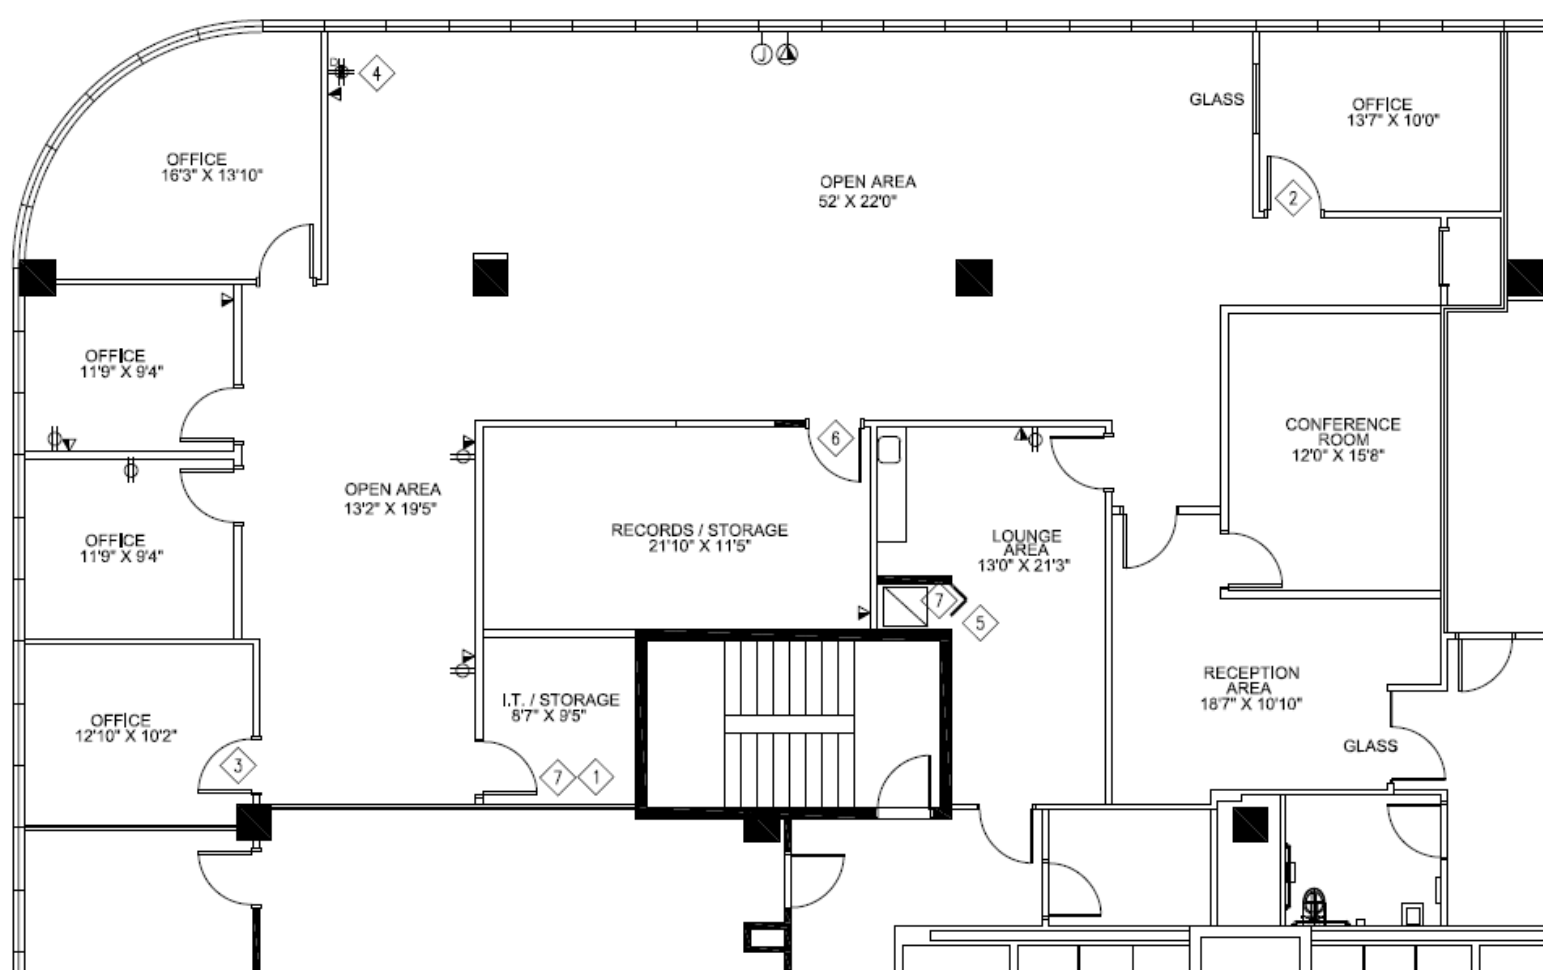

OFFICE SPACE FOR LEASE IN THE PRESTIGIOUS WATERFORD AT BLUE LAGOON

SUITE 350 | 3,824 SF

For more information please contact:

JUAN RUIZ

305.577.0251

juan.ruiz@blancacre.com

ELIZABETH VERGARA

305.377.6586