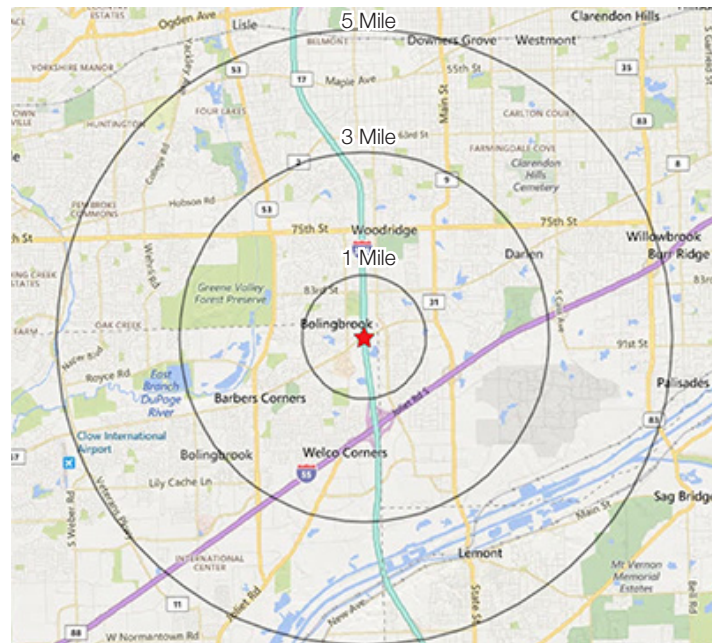

iPic
THEATERS

FEATURES

- Daytime population of 62,000 people and an average income of approximately \$90,000 within a 3 mile radius
- Approximately 115,000 employees within a 5 mile radius
- Located approximately 6 miles north east of Ulta Beauty headquarters (±1,000 employees)
- 39,000 VPD along heavily trafficked Boughton Road retail corridor, and 114,000 VPD on I-355
- Three major school districts located in the immediate trade area

CWickland@MidAmericaGrp.com

MID-AMERICA[®]
Asset Management, Inc.

One Parkview Plaza, 9th Floor

Oakbrook Terrace, IL 60181

www.midamericagr.com

PROMENADE AT BOLINGBROOK NORTH

NWC Boughton Road & I-355 | Bolingbrook, IL

TRADE AREA DEMOGRAPHICS

1 Mile	3 Mile	5 Mile
10,697 Est. Population	78,259 Est. Population	220,383 Est. Population
3,877 Est. Households	28,299 Est. Households	81,522 Est. Households
\$98,756 Est. Average Income	\$89,186 Est. Average Income	\$98,233 Est. Average Income
8,143 Est. Daytime Population	61,900 Est. Daytime Population	172,865 Est. Daytime Population