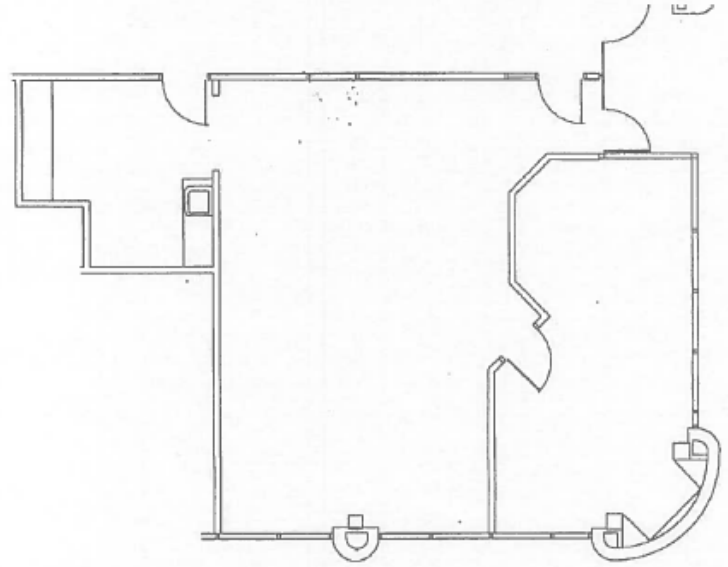

7300 Carmel Executive Park Drive

CARMEL EXECUTIVE PARK

For Sublease

- 1,270 RSF in Suite 120
- Lease through April 30, 2020
- Corner office with excellent natural light
- Break/copy room
- Ground floor unit