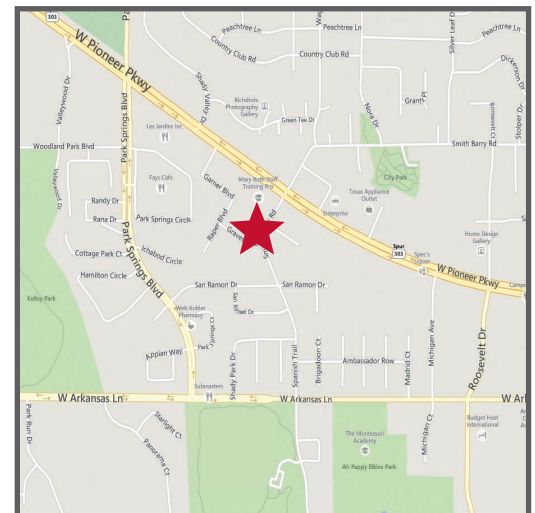

# FOR LEASE

From 187 - 3,636 sf

2200 Smith Barry Road  
Pantego, Texas

## Features

- Office and storage options available
- 187 to 3,636 sf
- Competitive lease rates
- Easy access to W. Pioneer Parkway & S. Cooper Street
- Near University of Texas at Arlington, Dalworth Gardens and Lake Arlington
- Short term leases available

## SITE PLAN