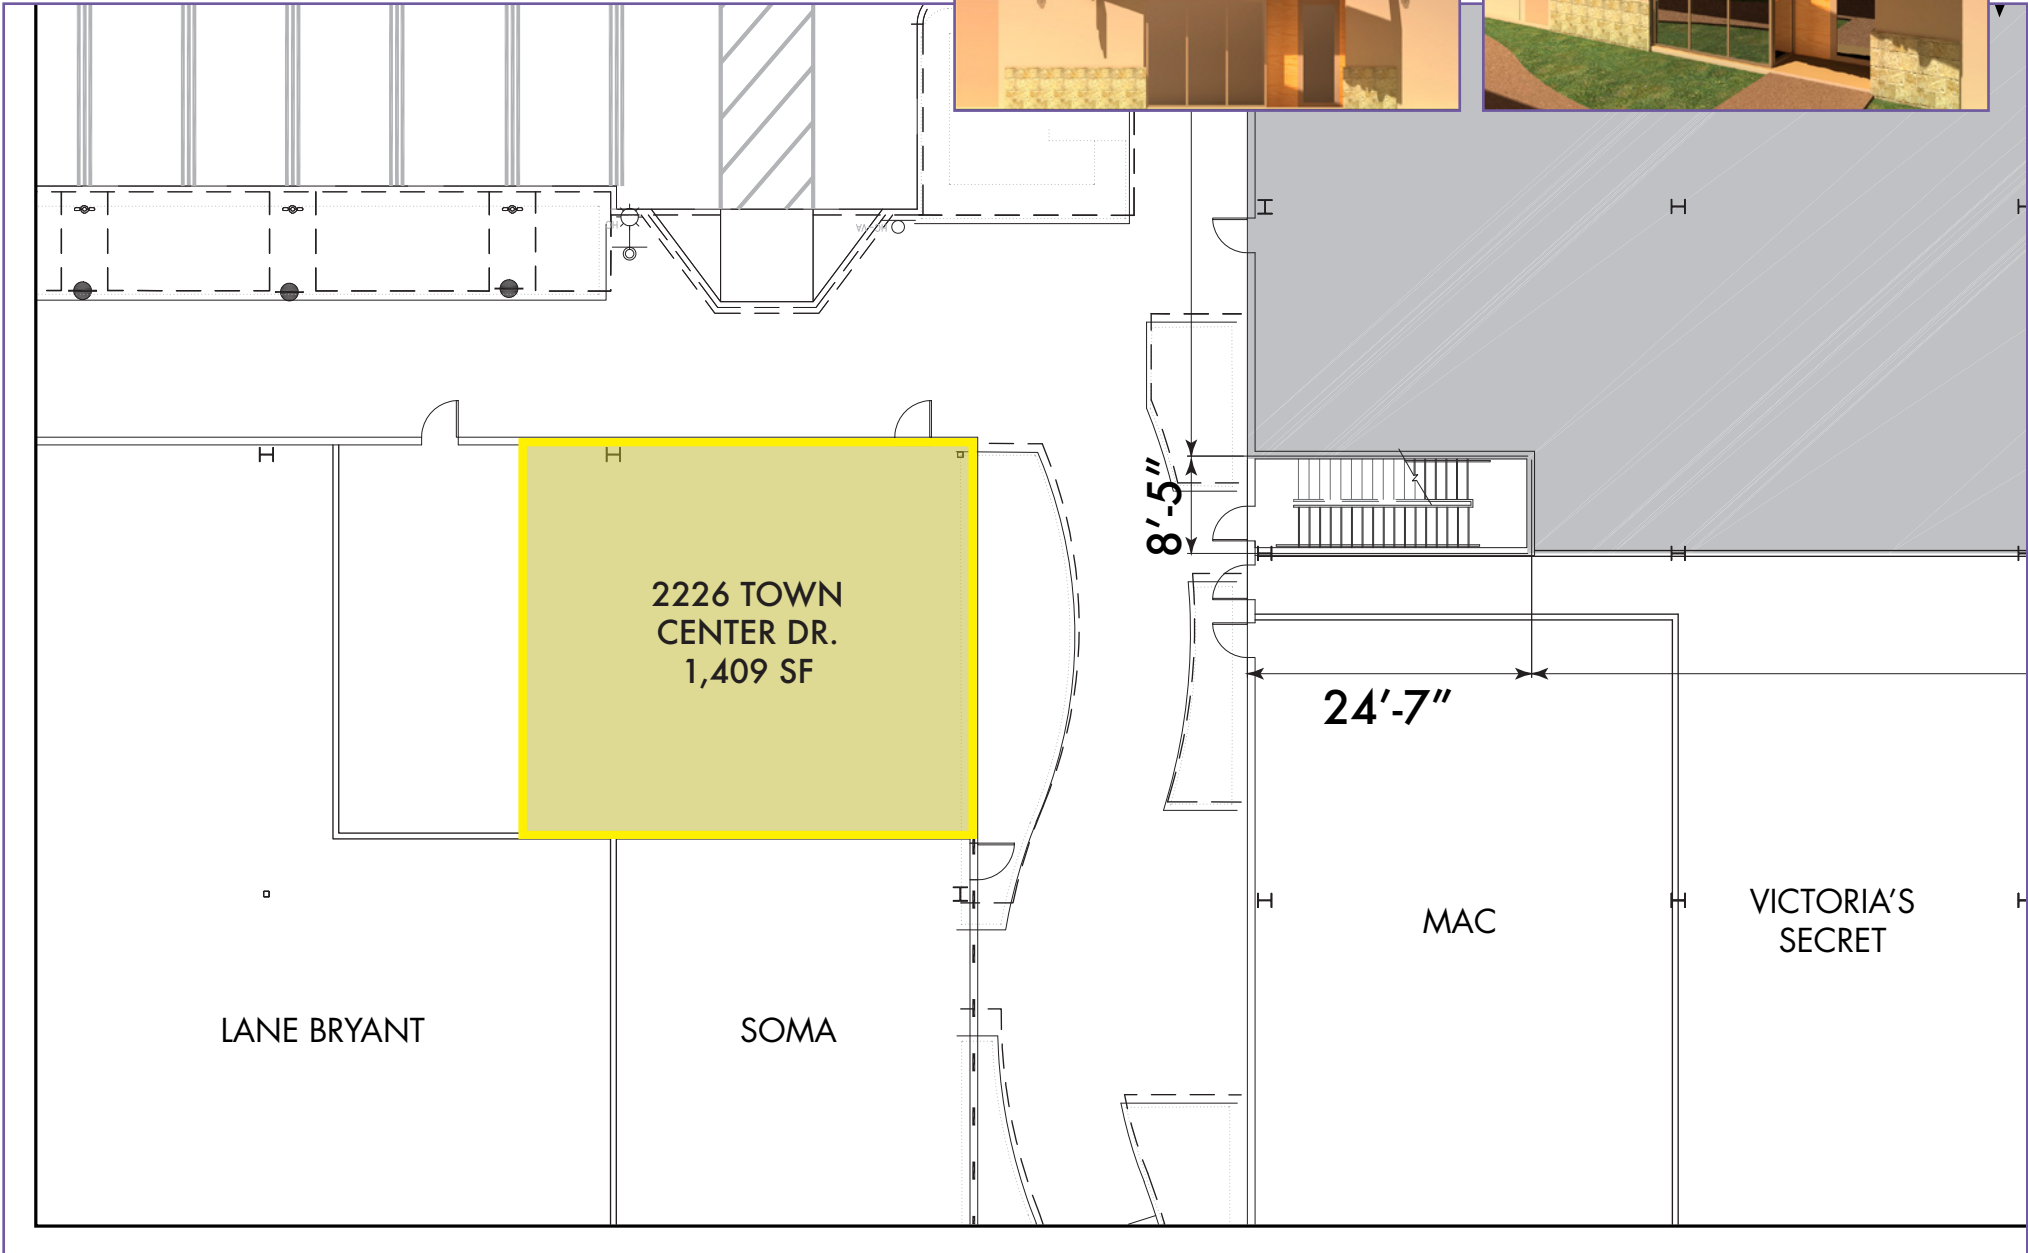

THE CONTAINER STORE

24-HR FITNESS

SHARED PARKING

SHARED PARKING

SHARED PARKING

BofA

SPACE A

641 COLLECTION BLVD.
20,001 SF • \$2.50-\$3.00 FSG

SPACE B

2741 Park View Court
9,884 SF • \$2.50 FSG

SPACE C

2226 Town Center Dr.
1,409 SF • \$2.50 FSG

SPACE D

2760 Park View Court
4,336 SF • \$2.50 FSG

STRAIGHT FROM OUR CUSTOMERS

Don't just take our word for it; there's a reason why CBRE, Yardi, Good Sam and other firms have all found a home here.