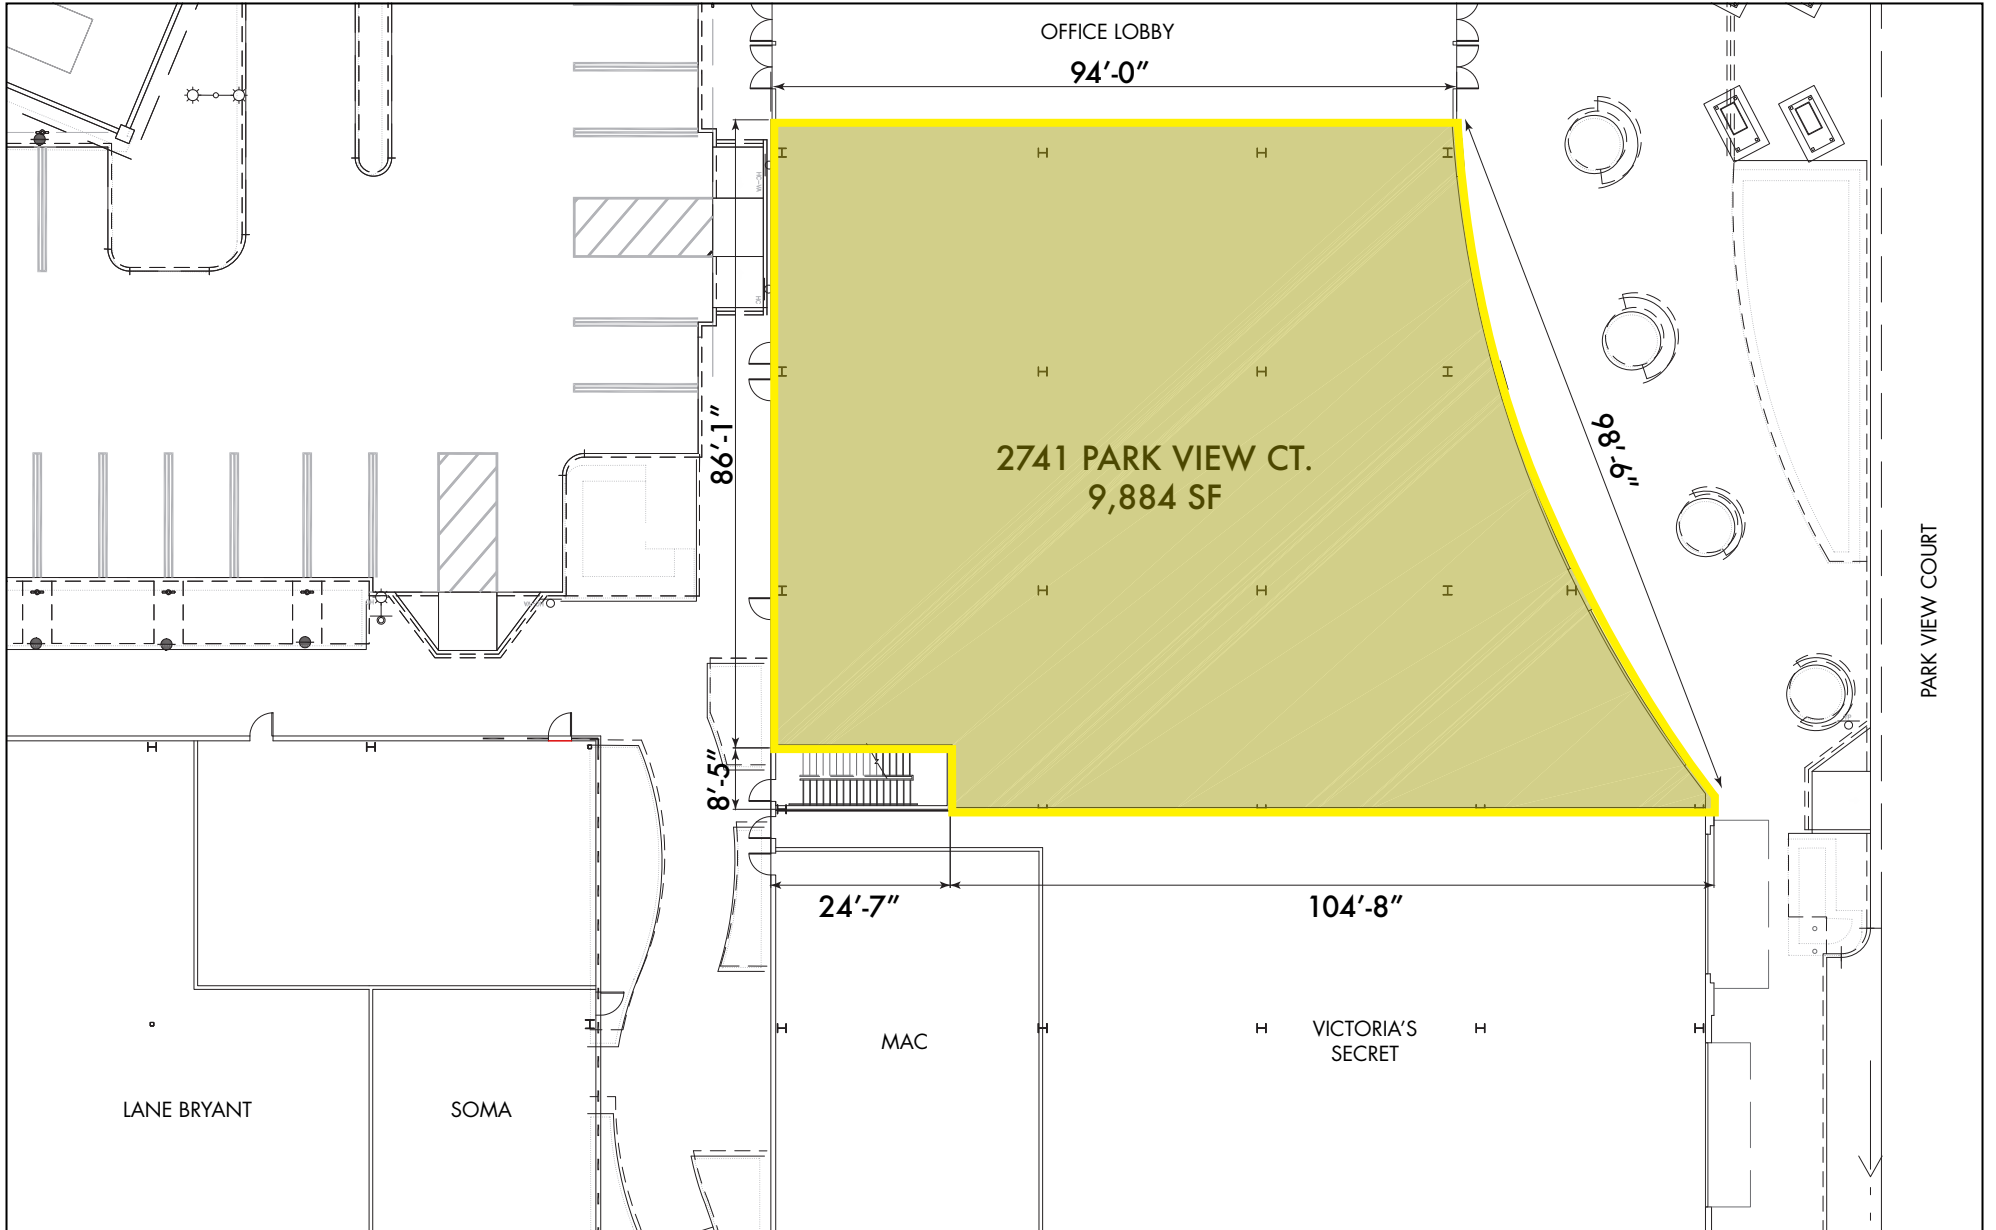

THE CONTAINER STORE

24-HR FITNESS

SHARED PARKING

SHARED PARKING

SHARED PARKING

BofA

SPACE A

641 COLLECTION BLVD.
20,001 SF • \$2.50-\$3.00 FSG

SPACE B

2741 Park View Court
9,884 SF • \$2.50 FSG

SPACE C

2226 Town Center Dr.
1,409 SF • \$2.50 FSG

SPACE D

2760 Park View Court
4,336 SF • \$2.50 FSG

STRAIGHT FROM OUR CUSTOMERS

Don't just take our word for it; there's a reason why CBRE, Yardi, Good Sam and other firms have all found a home here.