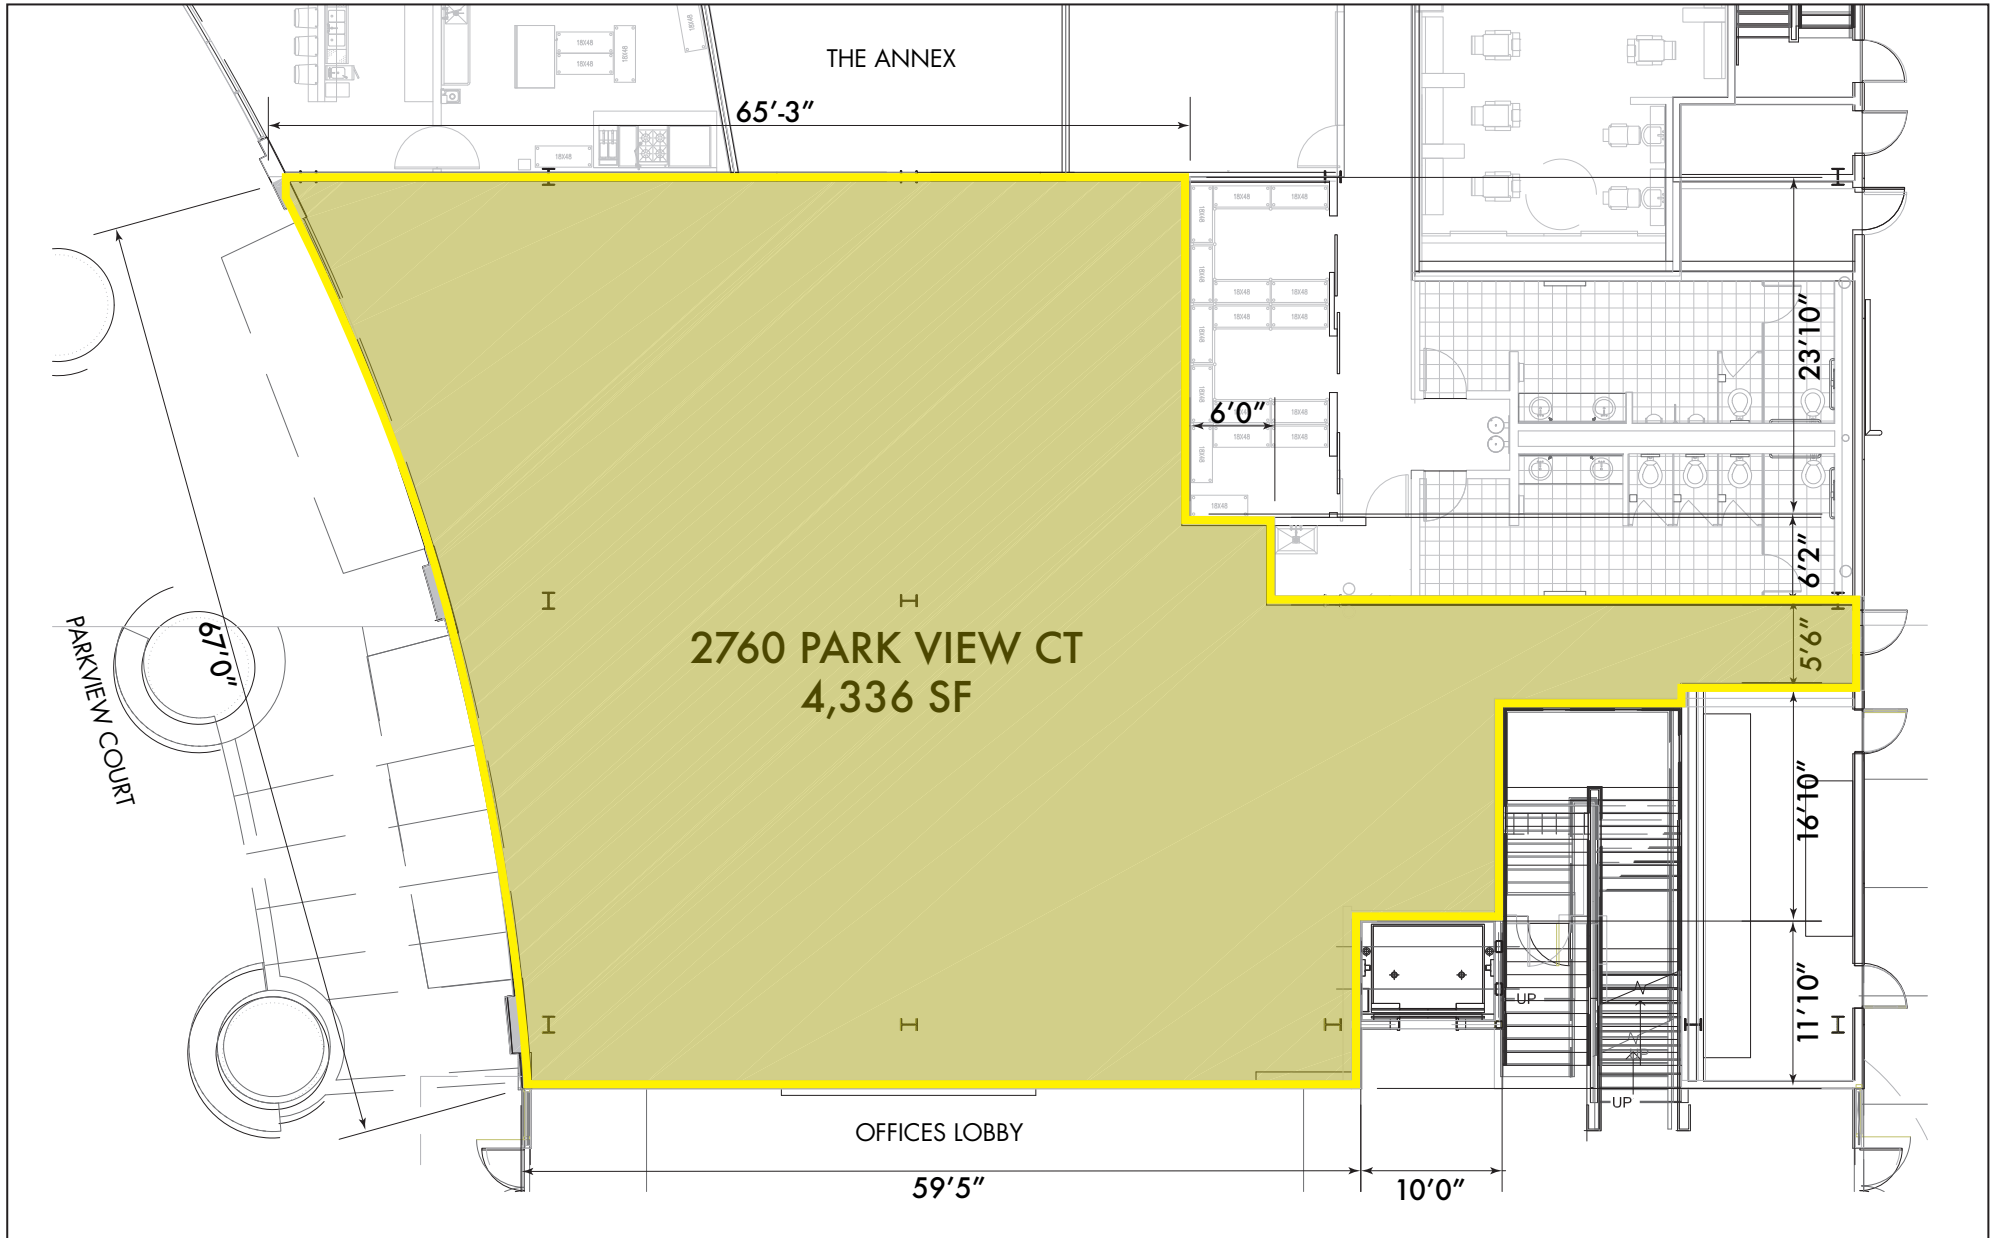

SPACE B

2741 Park View Court
9,884 SF • \$2.50 FSG

SPACE C

2226 Town Center Dr.
1,409 SF • \$2.50 FSG

SPACE D

2760 Park View Court
4,336 SF • \$2.50 FSG

STRAIGHT FROM OUR CUSTOMERS

Don't just take our word for it; there's a reason why CBRE, Yardi, Good Sam and other firms have all found a home here.