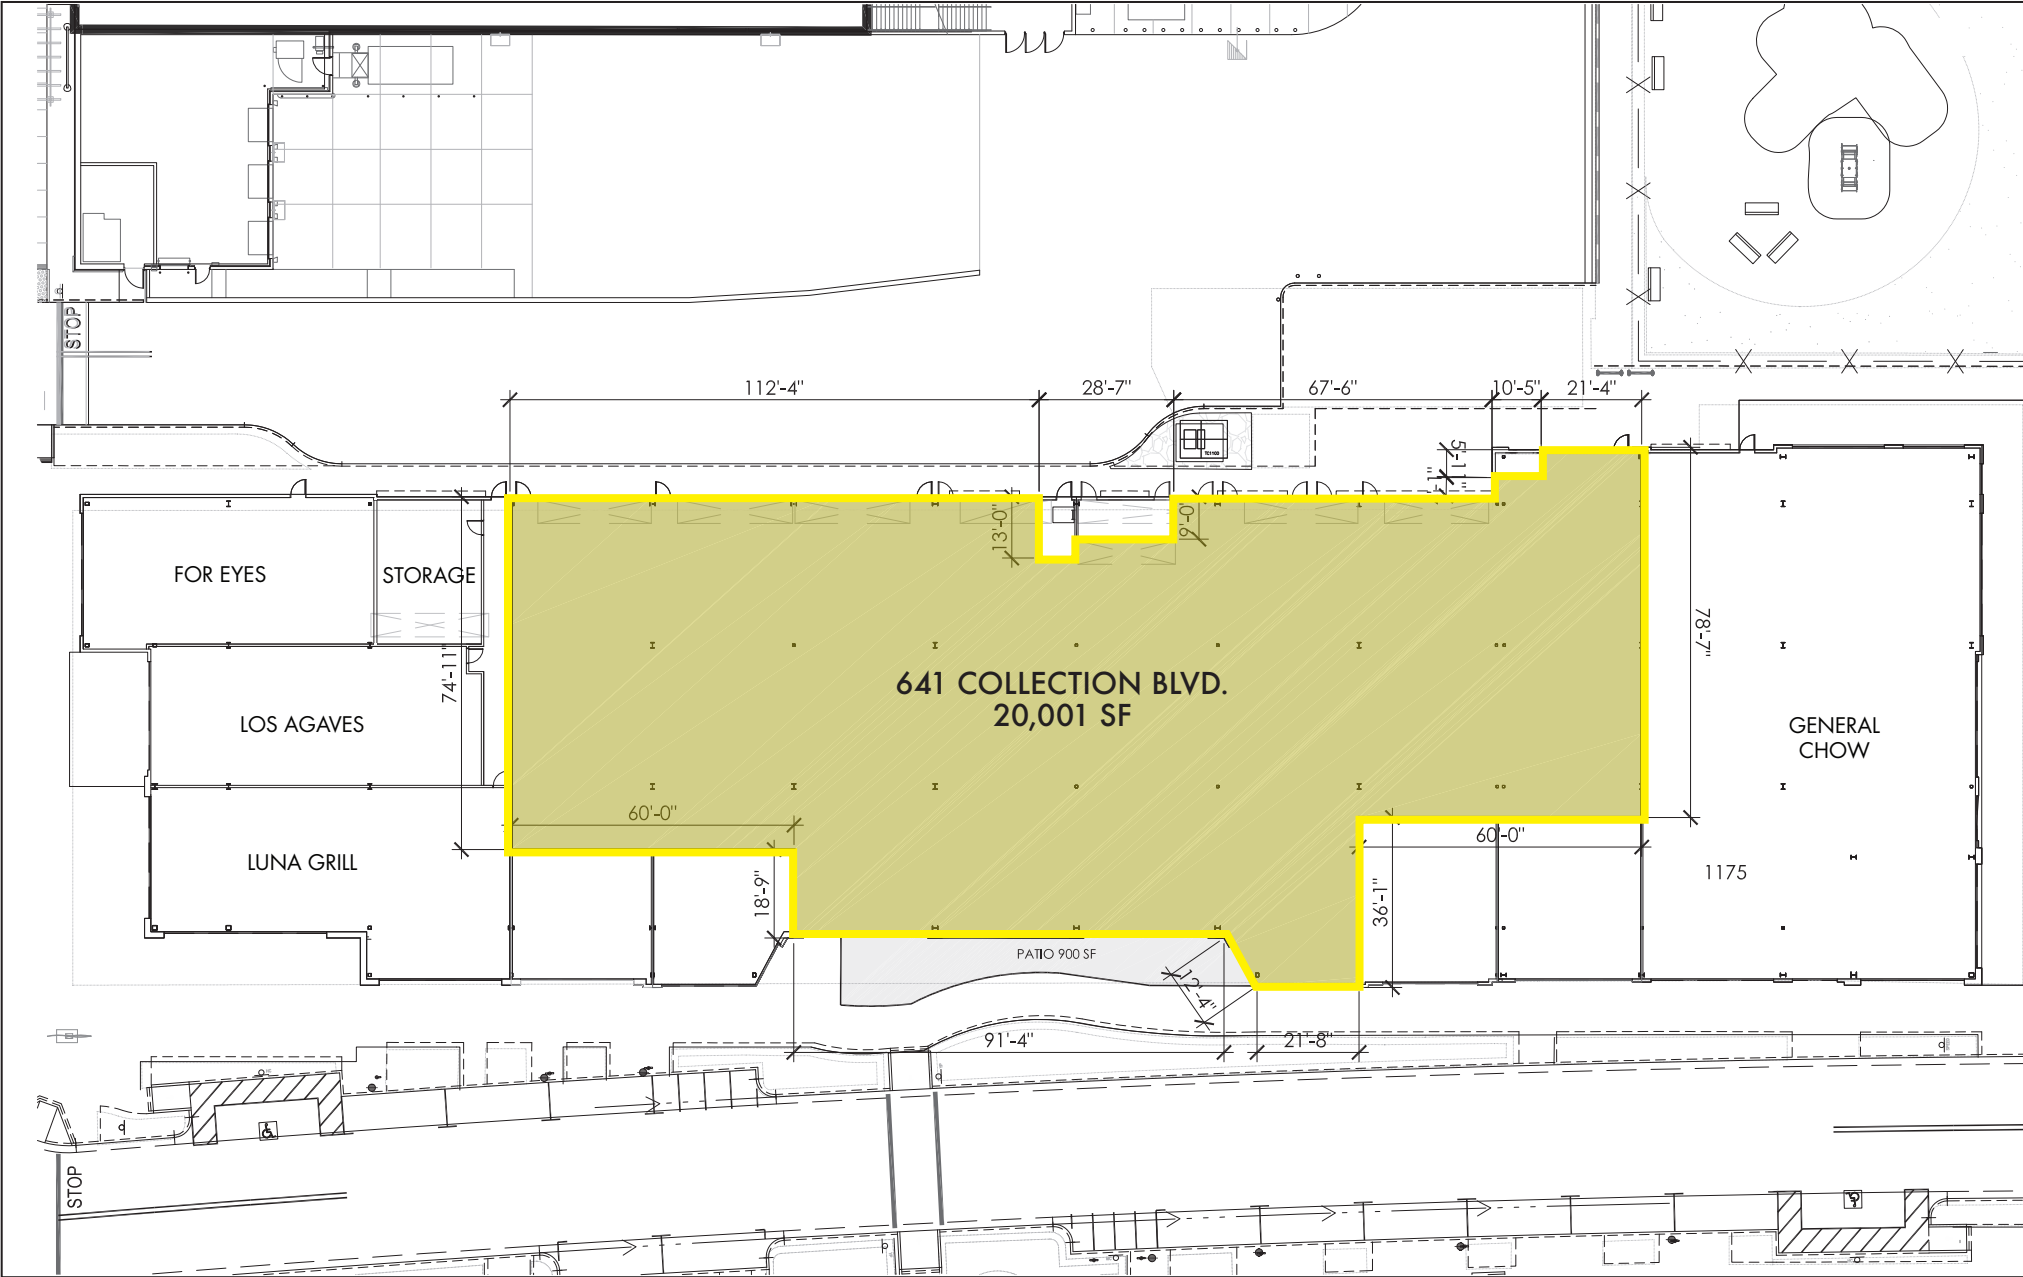

THE CONTAINER STORE

24-HR FITNESS

SHARED PARKING

SHARED PARKING

SHARED PARKING

BofA

SPACE A

641 COLLECTION BLVD.
20,001 SF • \$2.50-\$3.00 FSG

SPACE B

2741 Park View Court
9,884 SF • \$2.50 FSG

SPACE C

2226 Town Center Dr.
1,409 SF • \$2.50 FSG

SPACE D

2760 Park View Court
4,336 SF • \$2.50 FSG

STRAIGHT FROM OUR CUSTOMERS

Don't just take our word for it; there's a reason why CBRE, Yardi, Good Sam and other firms have all found a home here.