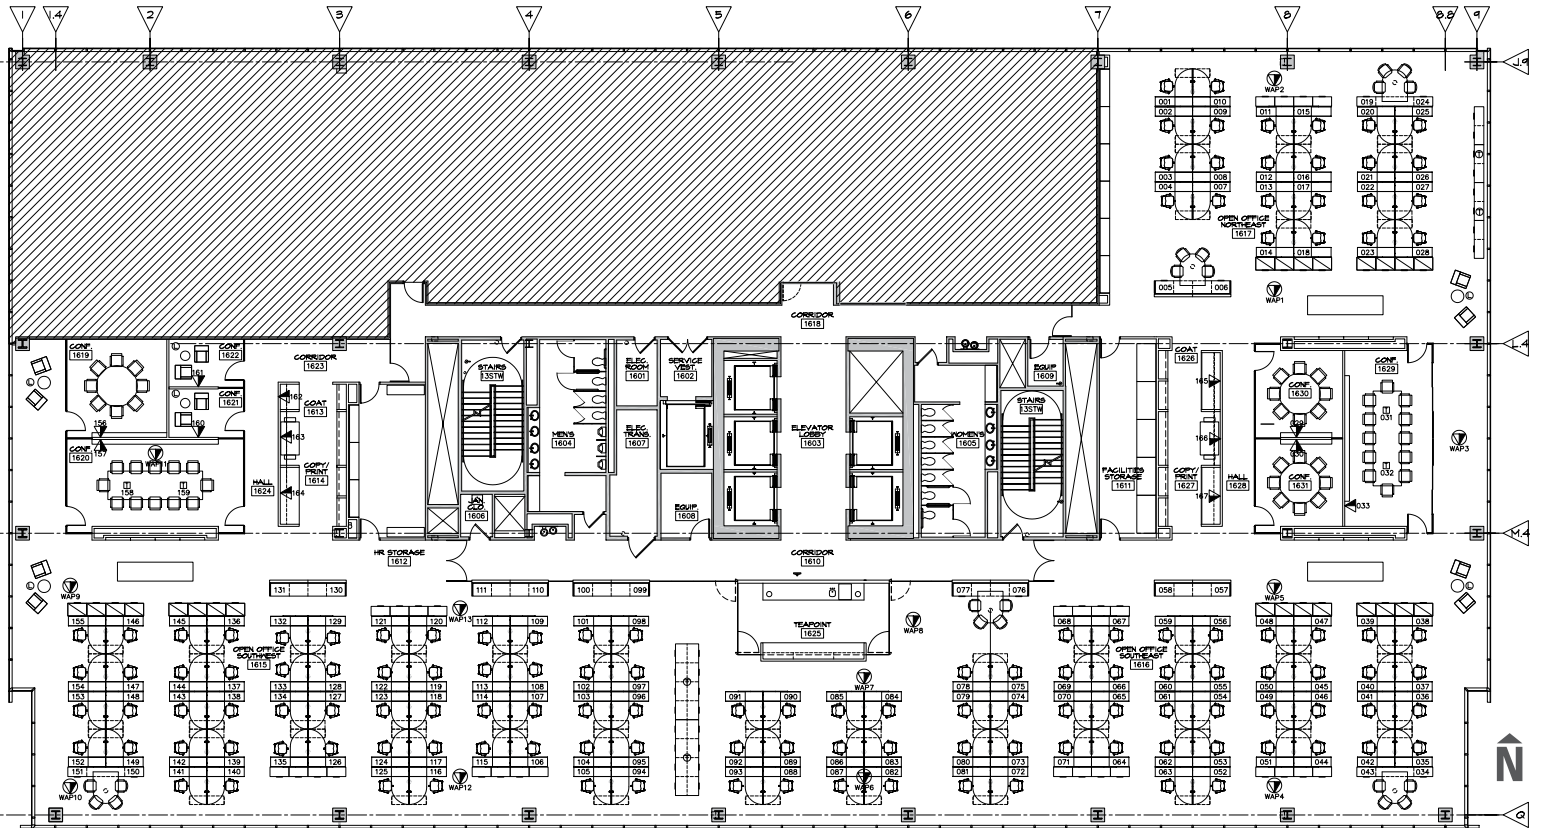

22 WEST WASHINGTON

PETER LIVADITIS

Executive Vice President
+1 312 297 7617
peter.livaditis@cbre.com

JON MILONAS

Senior Vice President
+1 312 935 1897
jon.milonas@cbre.com

MEREDITH BELL FRESE

Vice President
+1 312 297 7646
meredith.bell@cbre.com

© 2018 CBRE, Inc. All rights reserved. This information has been obtained from sources believed reliable, but has not been verified for accuracy or completeness. You should conduct a careful, independent investigation of the property and verify all information. Any reliance on this information is solely at your own risk. CBRE and the CBRE logo are service marks of CBRE, Inc. and/or its affiliated or related companies in the United States and other countries. All other marks displayed on this document are the property of their respective owners. Photos herein are the property of their respective owners and use of these images without the express written consent of the owner is prohibited. PMStudio_April2018