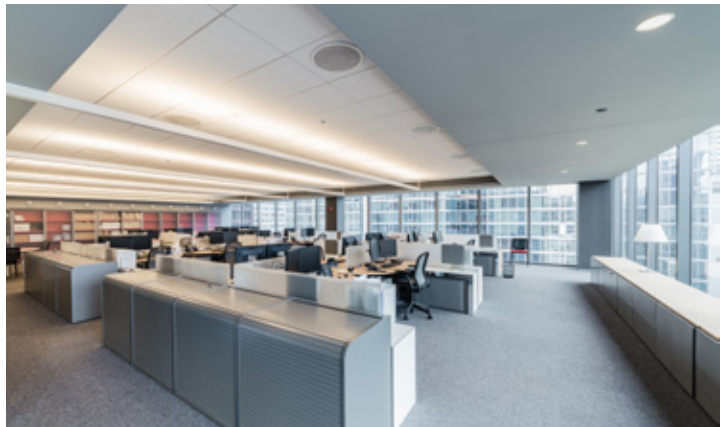

22 WEST WASHINGTON

PETER LIVADITIS

Executive Vice President
+1 312 297 7617
peter.livaditis@cbre.com

JON MILONAS

Senior Vice President
+1 312 935 1897
jon.milonas@cbre.com

MEREDITH BELL FRESE

Vice President
+1 312 297 7646
meredith.bell@cbre.com

© 2018 CBRE, Inc. All rights reserved. This information has been obtained from sources believed reliable, but has not been verified for accuracy or completeness. You should conduct a careful, independent investigation of the property and verify all information. Any reliance on this information is solely at your own risk. CBRE and the CBRE logo are service marks of CBRE, Inc. and/or its affiliated or related companies in the United States and other countries. All other marks displayed on this document are the property of their respective owners. Photos herein are the property of their respective owners and use of these images without the express written consent of the owner is prohibited. PMStudio_April2018

CBRE