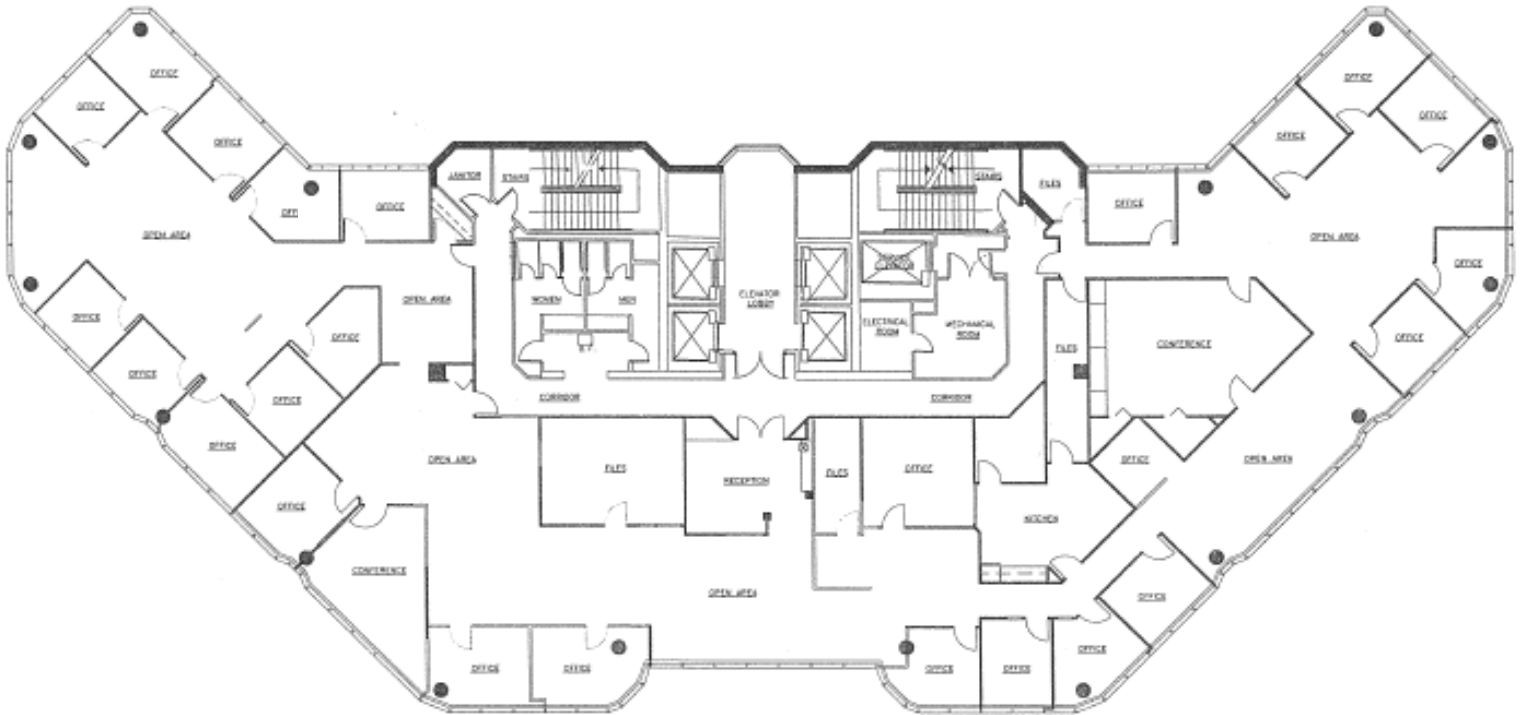

# One Sarasota Tower | Suite 700

## 12,001 Rentable Square Feet

- **25 offices**
  - **21 exterior view offices**
  - **4 interior view offices**
- **2 conference rooms**
- **Kitchen**
- **4 file rooms**
- **Reception**
- **Open work areas**

Area factor: 1.18

10,170 USF

No warranty or representation, expressed or implied, is made as to the accuracy of the information contained herein, and same is submitted subject to errors. Plans are not to scale and should be verified by Tenant.