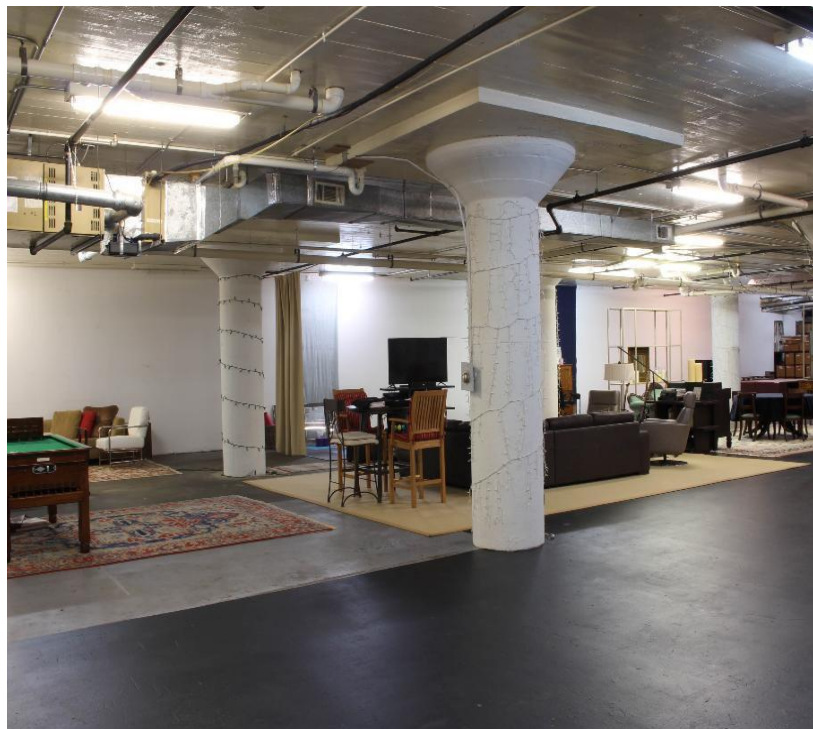

FOR SALE

PHOTOS

HISTORIC LIVE/WORK/CO-OP LOFT SPACE ON BELTLINE | 881 MEMORIAL DRIVE, UNIT #1001A, ATLANTA, GA 30316

adams
COMMERCIAL
REAL ESTATE

Commercial Real Estate Specialists Since 1979

FOR MORE INFORMATION

Michael D. Reeves, CCIM

404.863.5909
michael@adamscre.com

Lauren Alexander

770.231.8467
lauren@adamsrealtors.com

Adams Commercial Real Estate | 458 Cherokee Ave SE | Atlanta, GA 30312 | 404.688.1222 | www.adamscre.com