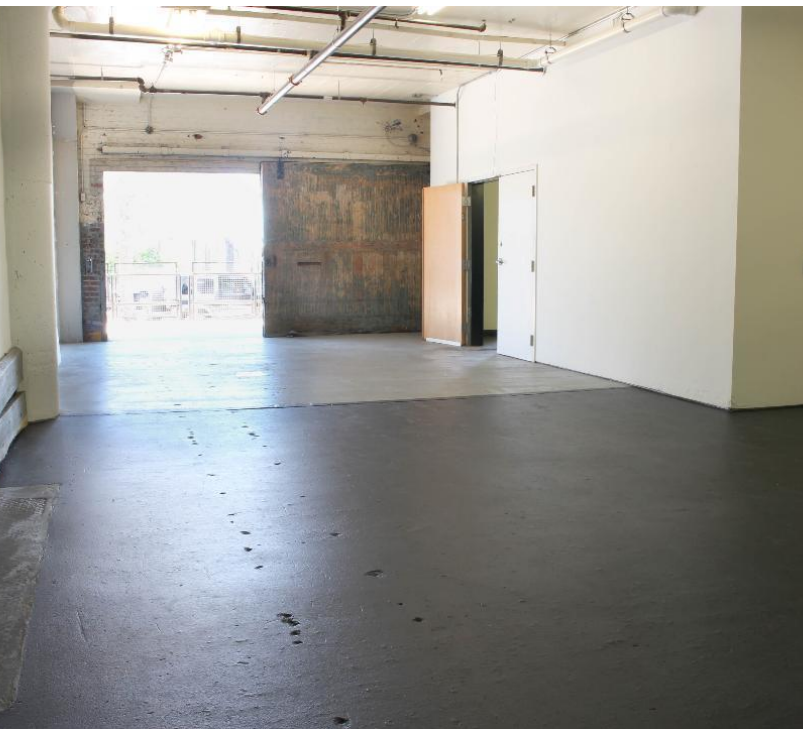

FOR SALE

PHOTOS

HISTORIC LIVE/WORK/CO-OP LOFT SPACE ON BELTLINE | 881 MEMORIAL DRIVE, UNIT #1001A, ATLANTA, GA 30316

adams
COMMERCIAL
REAL ESTATE
Commercial Real Estate Specialists Since 1979

FOR MORE INFORMATION

Michael D. Reeves, CCIM

404.863.5909

michael@adamscre.com

Lauren Alexander

770.231.8467

lauren@adamsrealtors.com

Adams Commercial Real Estate | 458 Cherokee Ave SE | Atlanta, GA 30312 | 404.688.1222 | www.adamscre.com