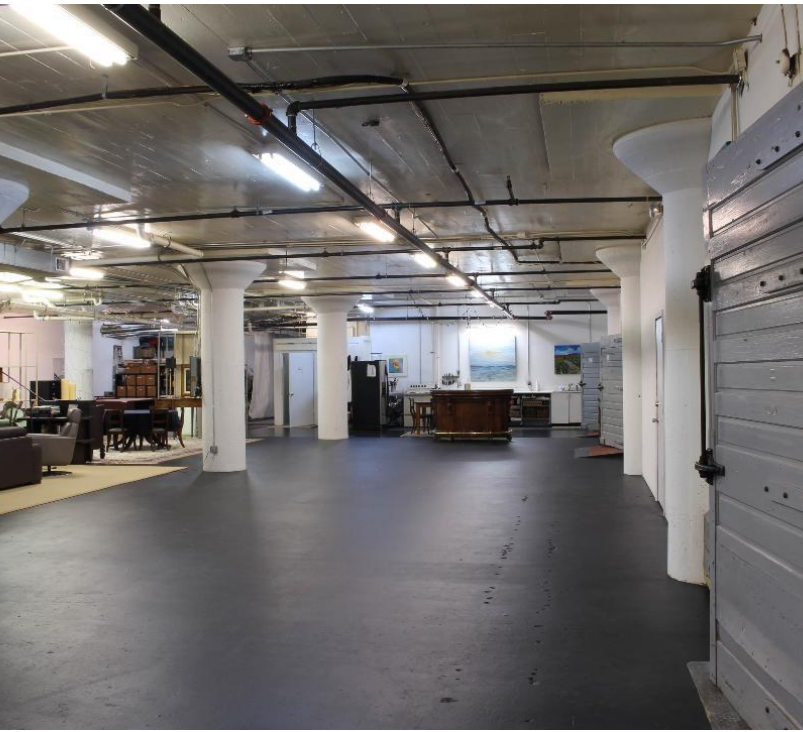

FOR SALE

PHOTOS

HISTORIC LIVE/WORK/CO-OP LOFT SPACE ON BELTLINE | 881 MEMORIAL DRIVE, UNIT #1001A, ATLANTA, GA 30316

adams
COMMERCIAL
REAL ESTATE
Commercial Real Estate Specialists Since 1979

FOR MORE INFORMATION

Michael D. Reeves, CCIM

404.863.5909

michael@adamscre.com

Lauren Alexander

770.231.8467

lauren@adamsrealtors.com

Adams Commercial Real Estate | 458 Cherokee Ave SE | Atlanta, GA 30312 | 404.688.1222 | www.adamscre.com