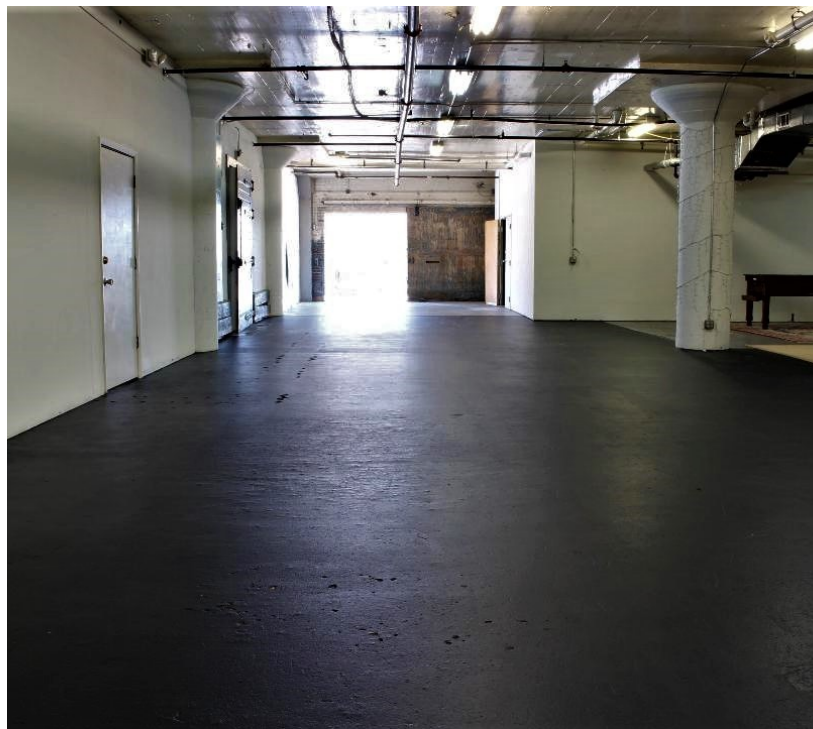

FOR SALE

PHOTOS

HISTORIC LIVE/WORK/CO-OP LOFT SPACE ON BELTLINE | 881 MEMORIAL DRIVE, UNIT #1001A, ATLANTA, GA 30316

adams
COMMERCIAL
REAL ESTATE
Commercial Real Estate Specialists Since 1979

FOR MORE INFORMATION

Michael D. Reeves, CCIM

404.863.5909

michael@adamscre.com

Lauren Alexander

770.231.8467

lauren@adamsrealtors.com

Adams Commercial Real Estate | 458 Cherokee Ave SE | Atlanta, GA 30312 | 404.688.1222 | www.adamscre.com