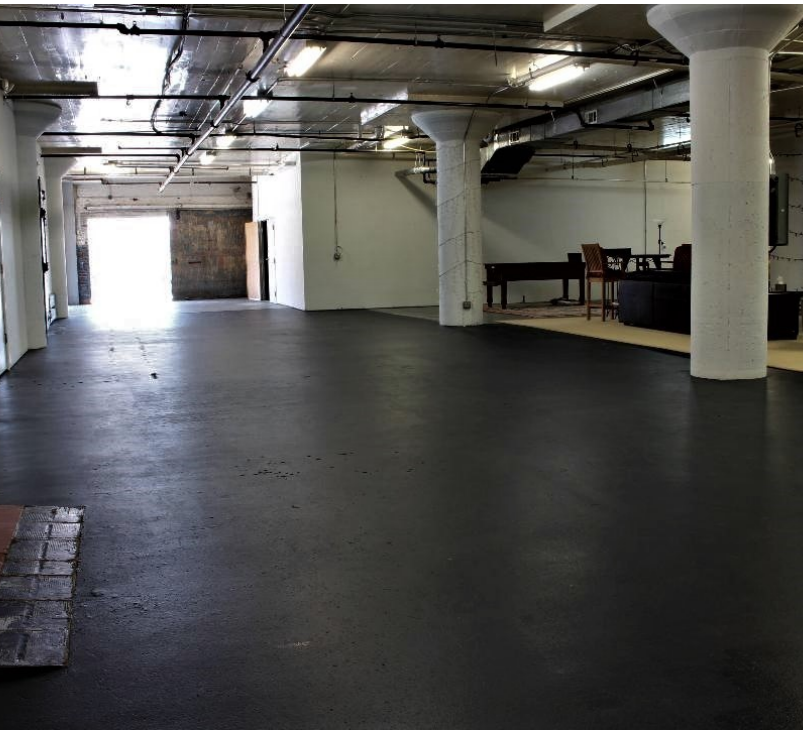

FOR SALE

PHOTOS

HISTORIC LIVE/WORK/CO-OP LOFT SPACE ON BELTLINE | 881 MEMORIAL DRIVE, UNIT #1001A, ATLANTA, GA 30316

adams
COMMERCIAL
REAL ESTATE

Commercial Real Estate Specialists Since 1979

FOR MORE INFORMATION

Michael D. Reeves, CCIM

404.863.5909

michael@adamscre.com

Lauren Alexander

770.231.8467

lauren@adamsrealtors.com

Adams Commercial Real Estate | 458 Cherokee Ave SE | Atlanta, GA 30312 | 404.688.1222 | www.adamscre.com