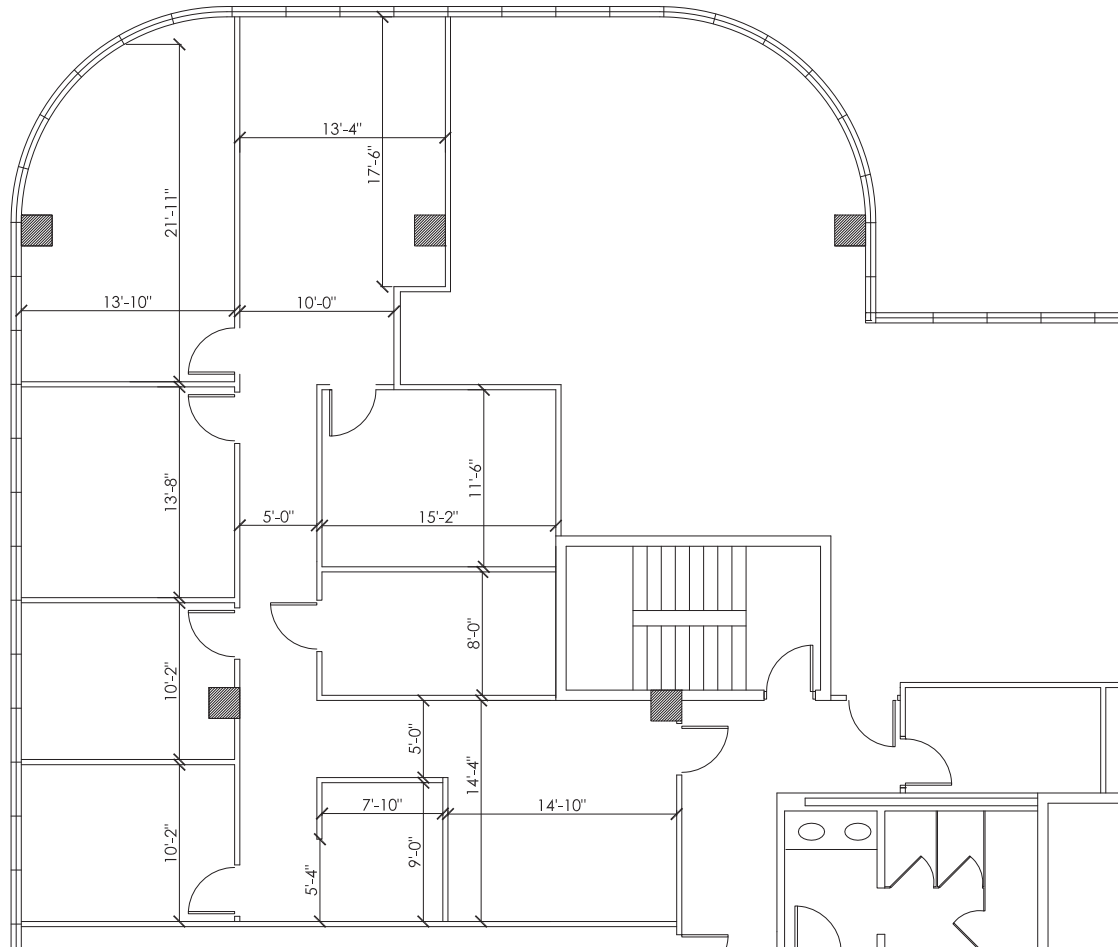

OFFICE SPACE FOR LEASE IN THE PRESTIGIOUS WATERFORD AT BLUE LAGOON

SUITE 200 | 2,372 SF

Key Plan