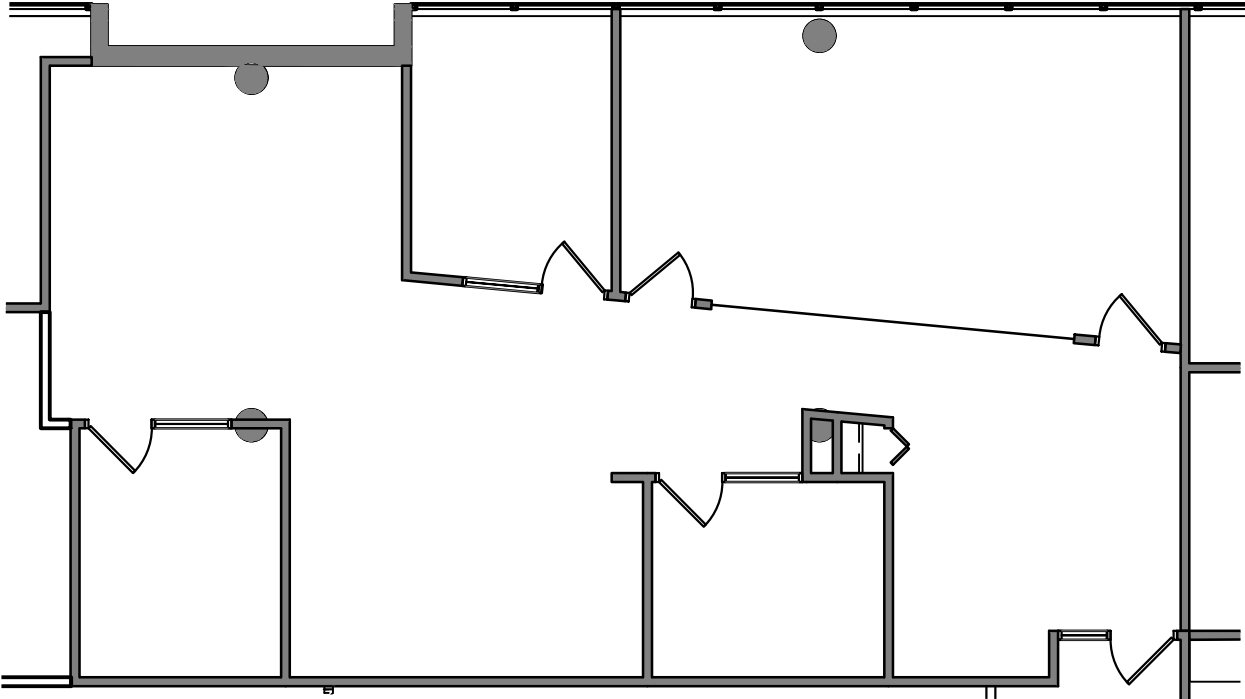

CONTINENTAL MINNETONKA

14000 YELLOW CIRCLE DR., MINNETONKA, MN

SUITE: #320

1,913 RENTABLE SQUARE FEET

DATE: 3.02.18

JOB: CONMIN11

NTS