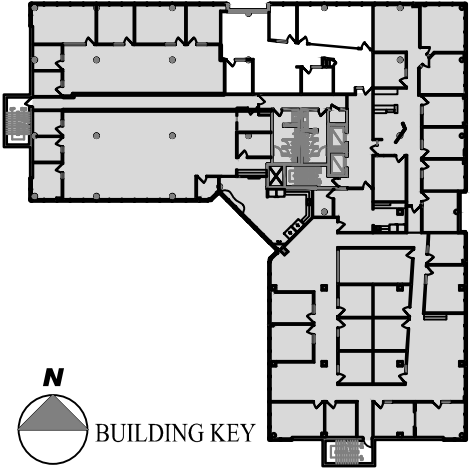

CONTINENTAL MINNETONKA

14000 YELLOW CIRCLE DR., MINNETONKA, MN

SUITE: #320

1,913 RENTABLE SQUARE FEET

DATE: 3.02.18

JOB: CONMIN11

NTS