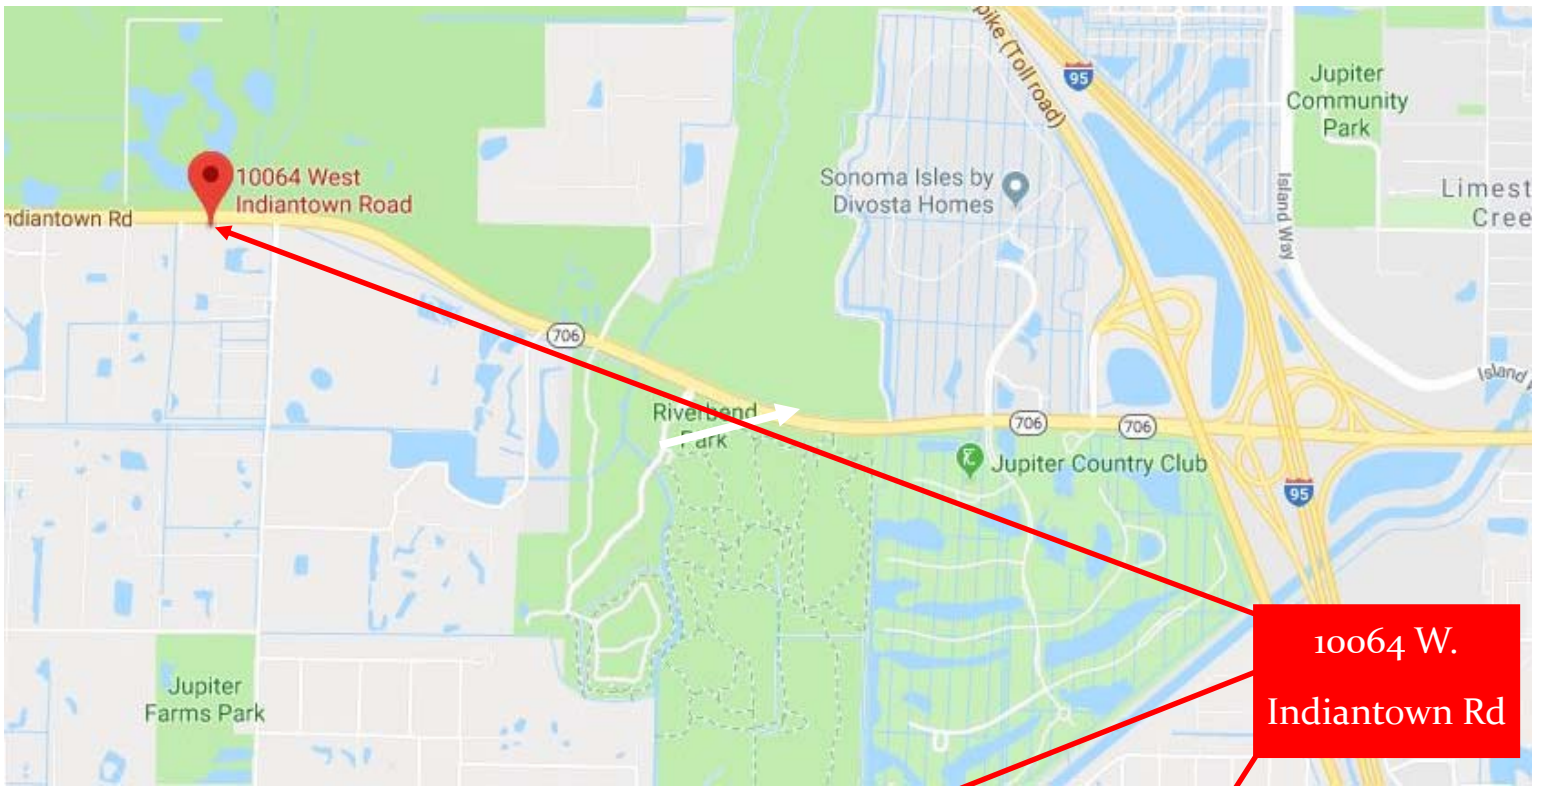

FOR LEASE—RETAIL SPACE

10064 W.
Indiantown Rd