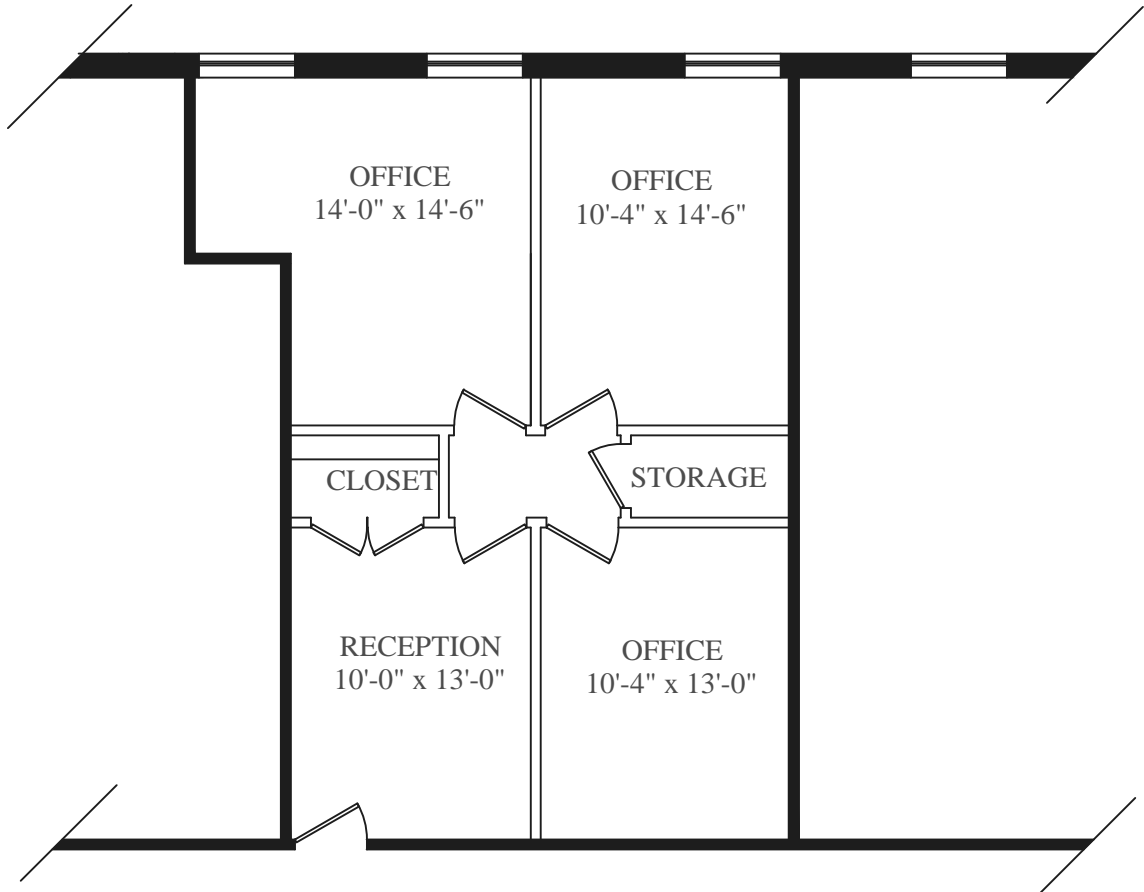

THE PDC BUILDING  
3659 Green Road  
Beachwood, OH 44122

Suite 222  
(798 rsf)

Scale 1/8" = 1'-0"

Owned and Managed by  
Properties Management Company  
Will Sukenik, Partner  
Contact Joyce Weston  
Joyce@propmgmt.com  
216.514.6000 T/ 216.514.6600 F