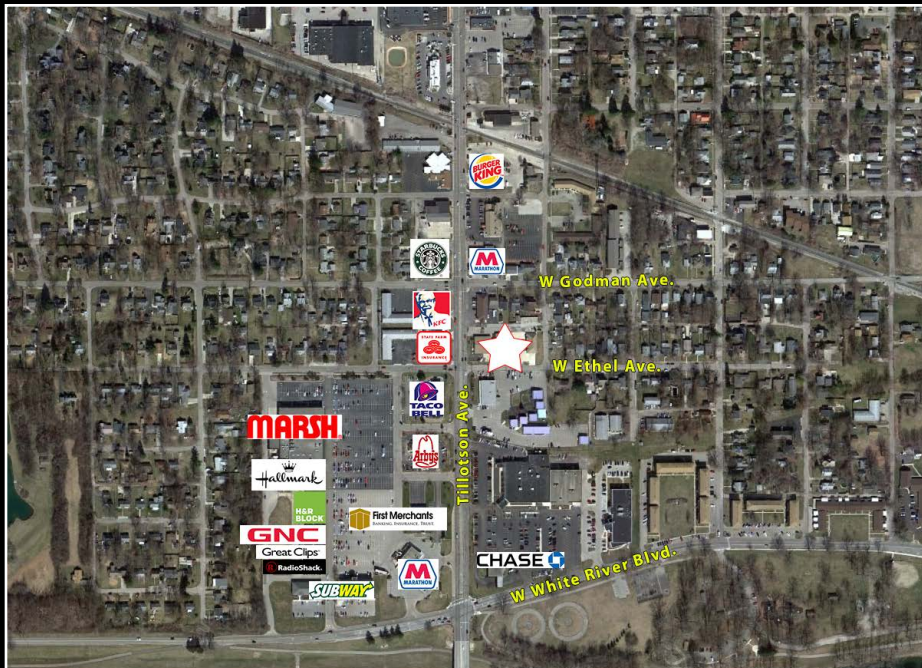

Muncie Professional Office Space

610 S. Tillotson Ave Suite #101 Muncie Indiana 47304

Details:

- For Lease: \$550/month
- 1,100 SF
- Industrial Gross Lease
- Former medical office
- Located just south of Ball State Univ. in a busy commercial corridor